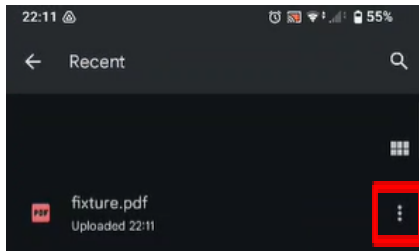

6. Find the fixture card (it should be the top item) & select the 3 dots to the right.