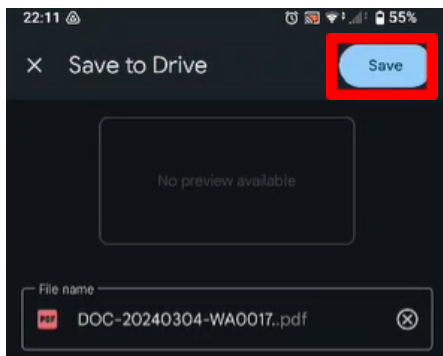

#### Instructions to download

iPhone / iPad  
Android  
PC

Download PDF

3. Add to Google drive (triangle icon with + symbol at the top)

4. Rename if you wish else select 'Save'

5. Find Google drive and open. It should be in the Google folder on your home screen else use the search bar and type 'drive' to find it.