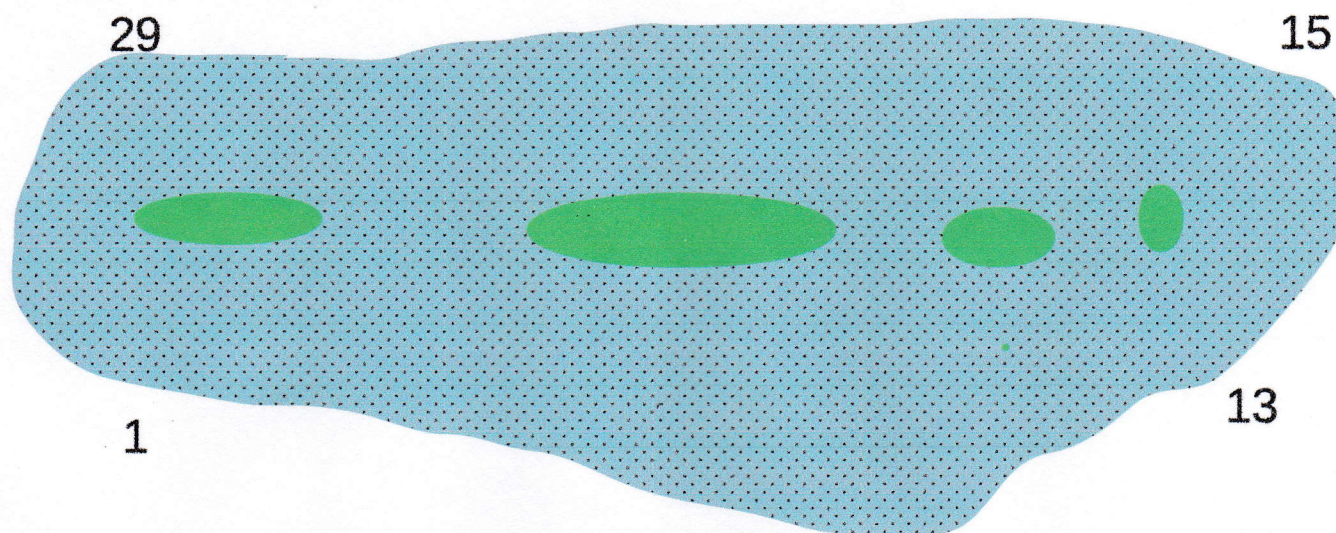

BROOK POOL

Number of pegs = 29

Stock:

Carp to 20lb

Bream/Skimmers to 4lb

Roach to 1lb

Rudd to 1lb

F1s to 3lb

Tench to 1.5lbs

Gudgeon

Perch to 3lb

Barbel (recently stocked – to 0.5lb)

Few Chub to 1.5lb

Match Bookings:

By the pool, peg or bank

Night Fishing is allowed on this pool subject to availability