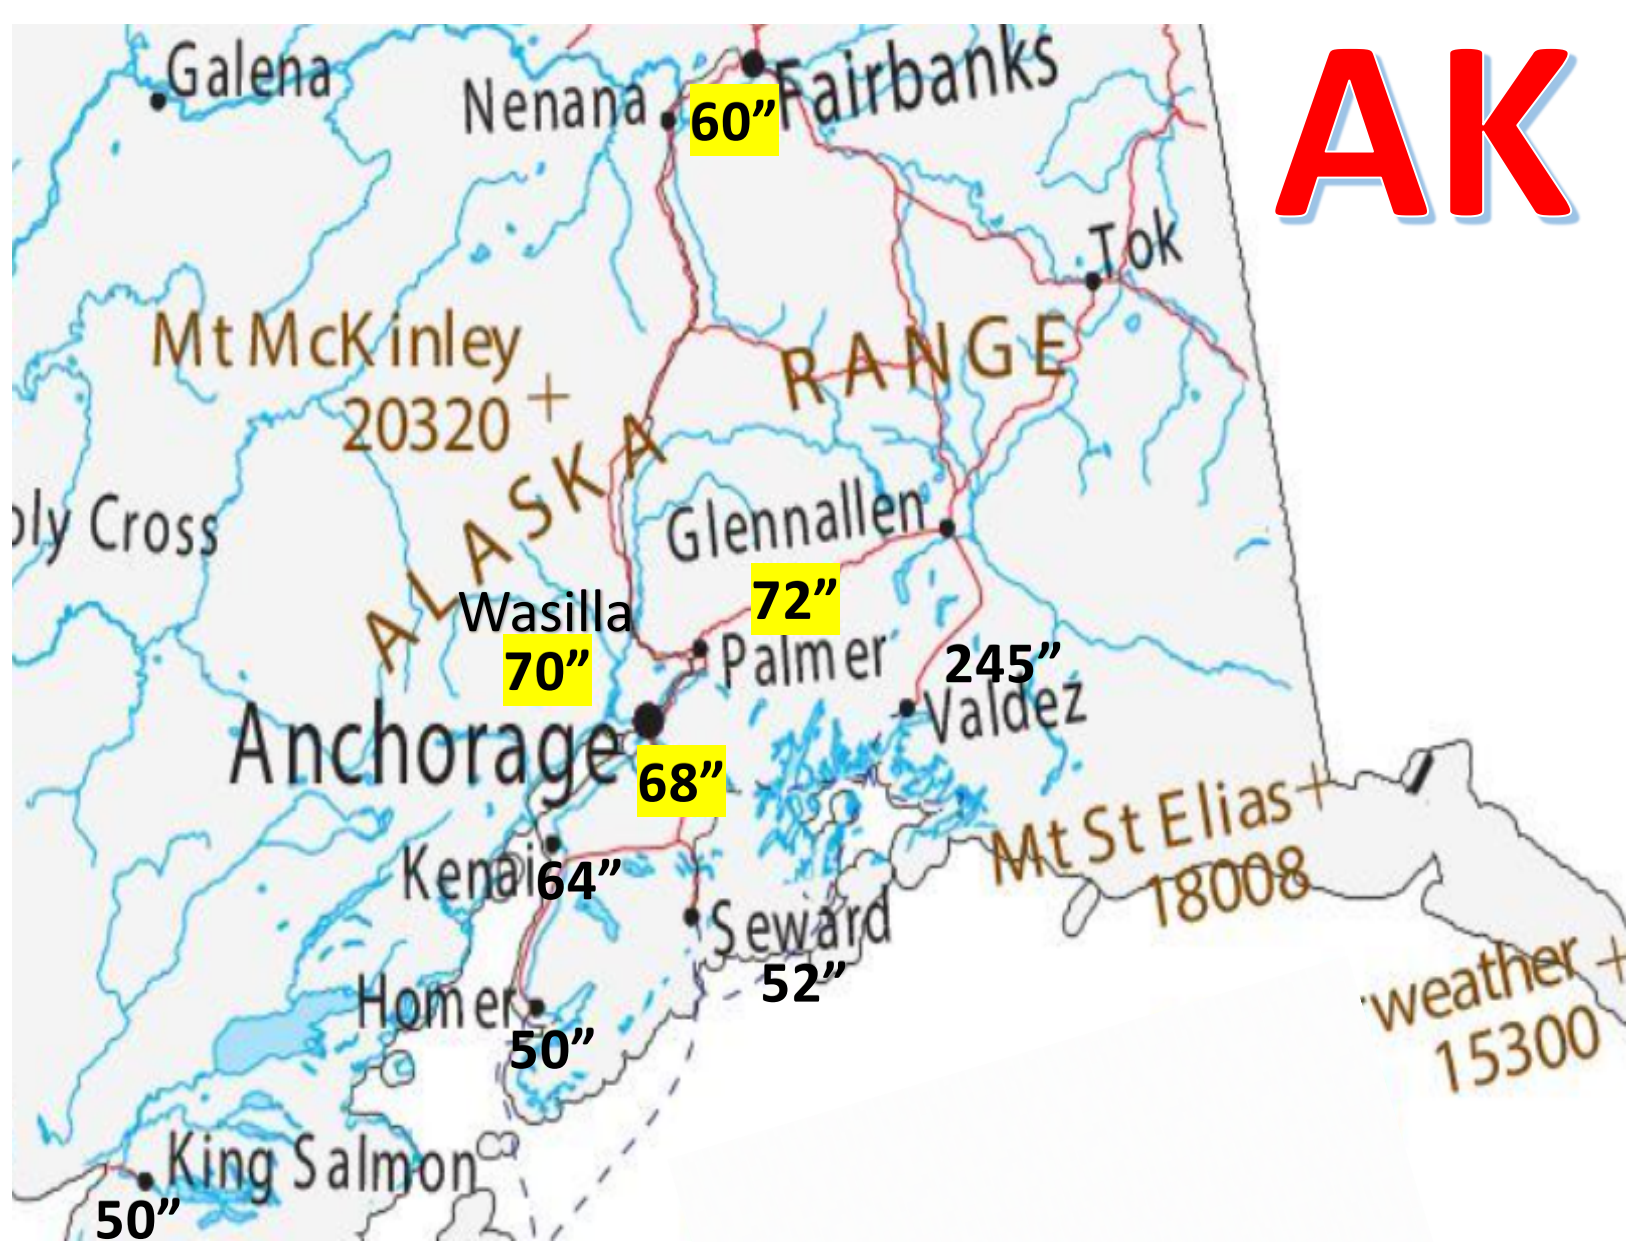

AK

ANCHORAGE/PALMER/WASILLA METRO:
FAIRBANKS & NENANA:

Below Avg. Snow & Salt Usage
Below Avg. Snow & Salt Usage

ALASKA

WINTER OUTLOOK 2023-24

Coldest Month Jan
Snowiest Month MAR