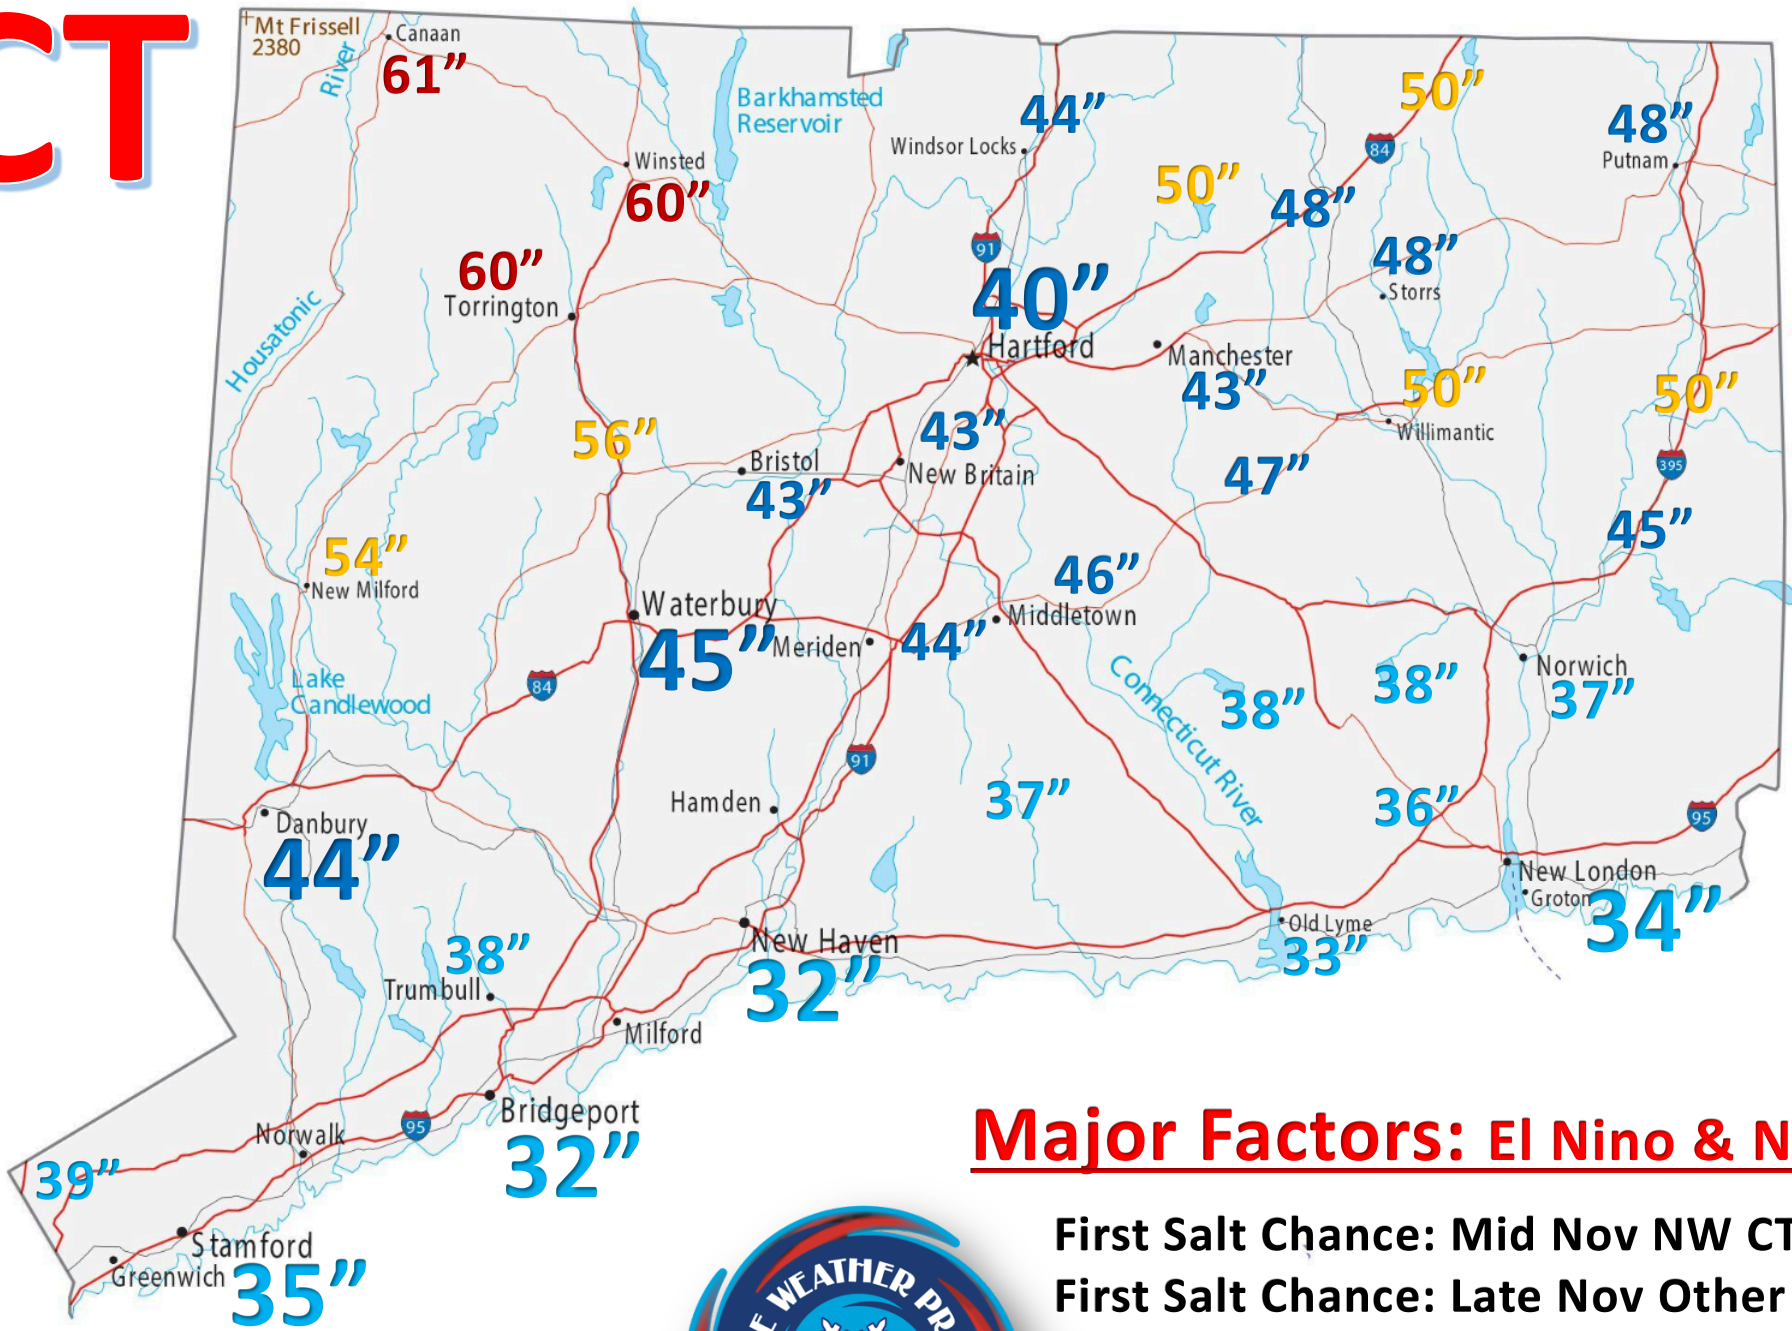

CT

Major Factors: El Nino & NAO/AO

- First Salt Chance: Mid Nov NW CT
- First Salt Chance: Late Nov Other Areas
- First Plow Chance: After Dec 3rd
- Snowiest Month: January 2024
- Coldest Month: January 2024
- Salt & Plow Events: Above Average*

Snowfall Forecast
2023-24
2023-24 Season
2023-24