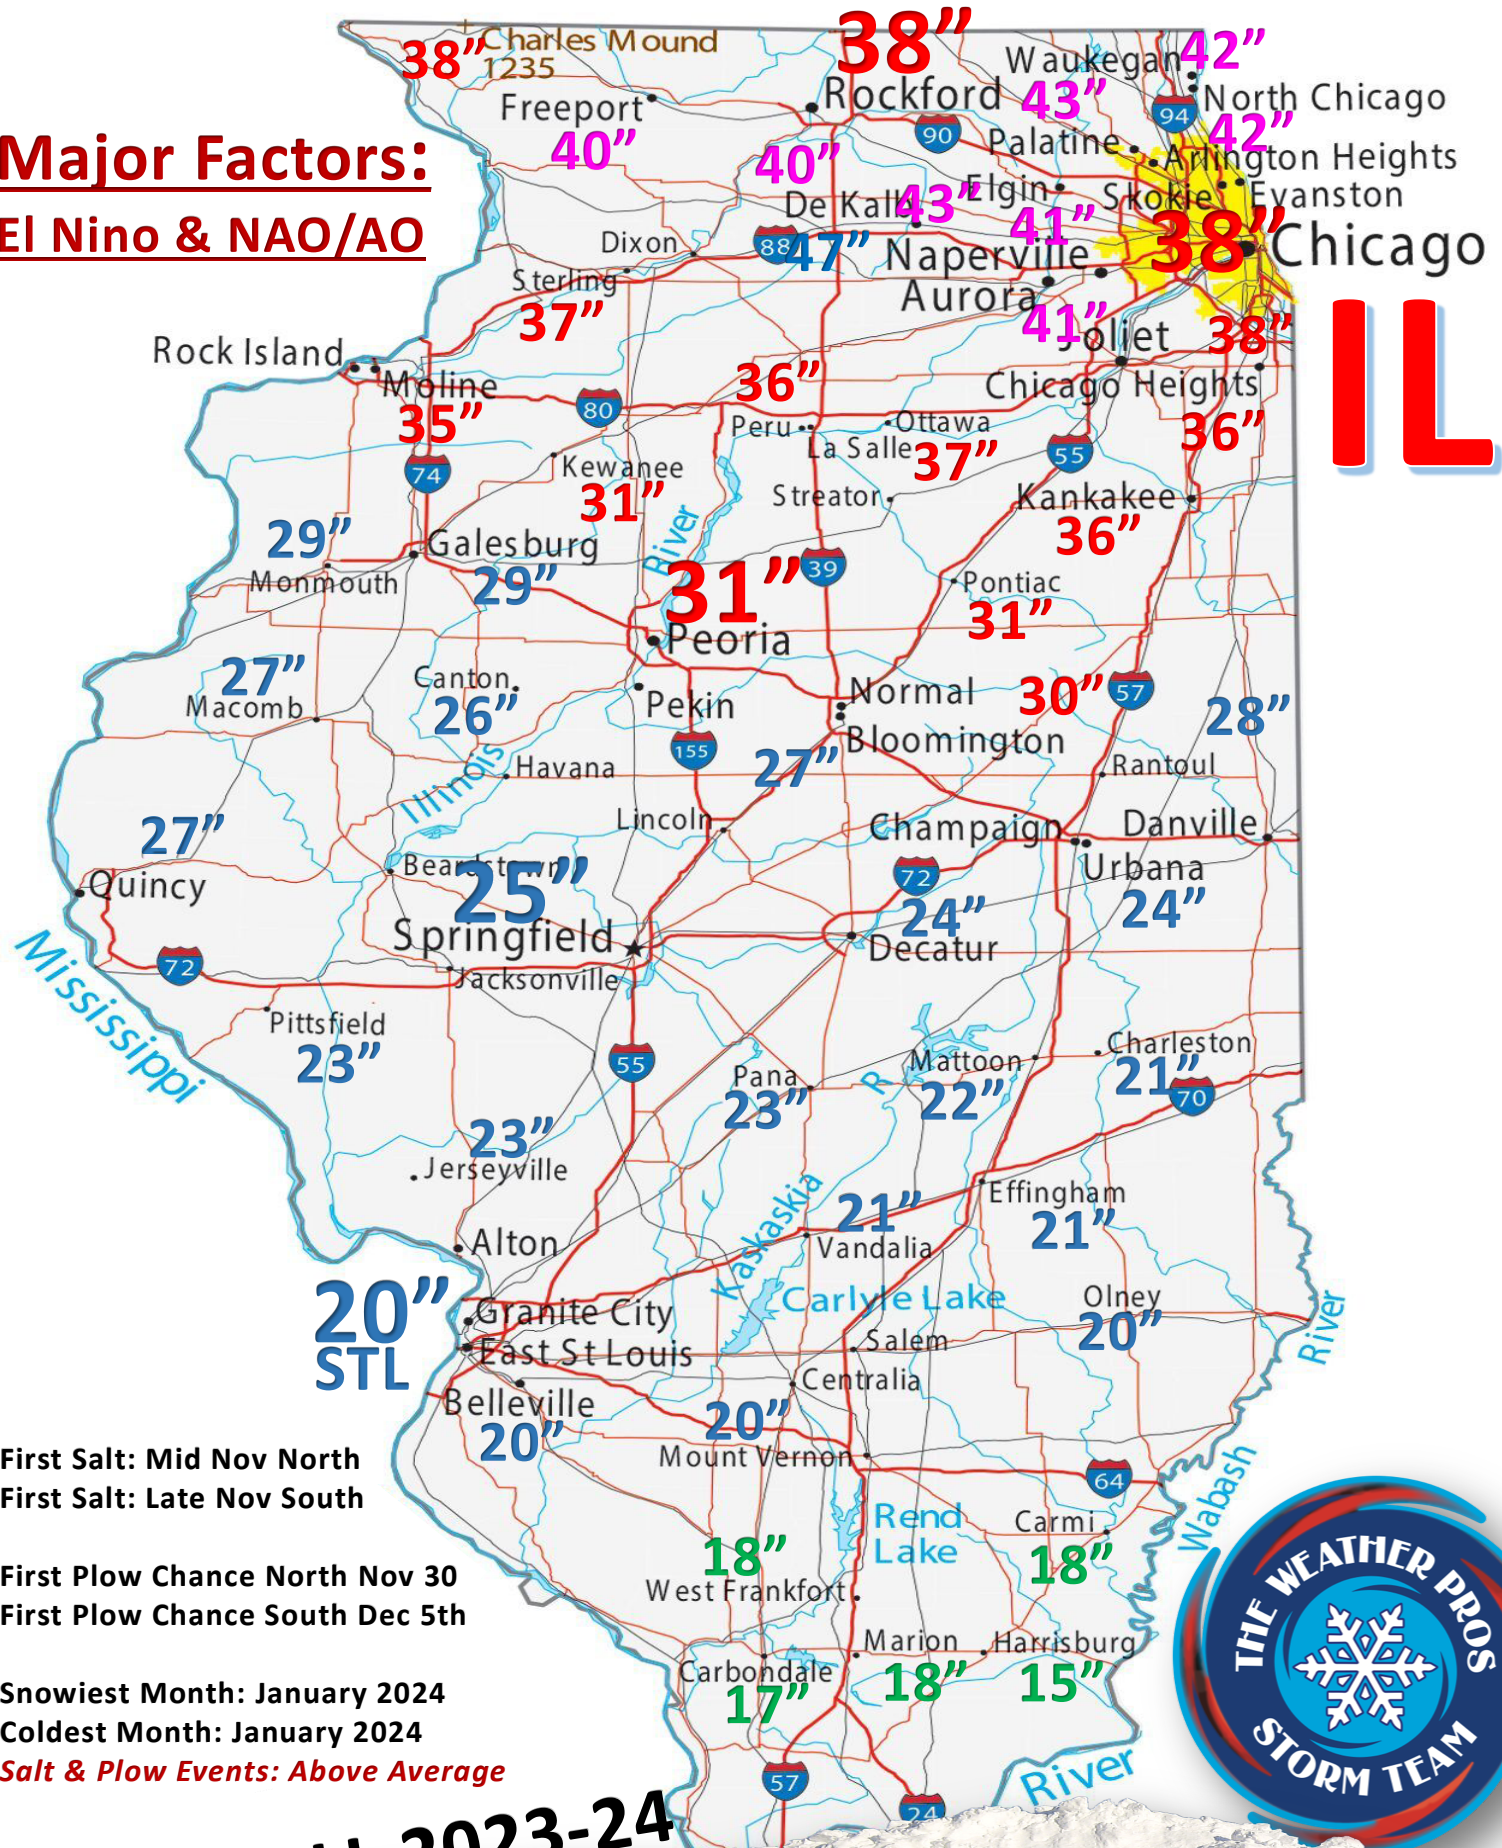

Major Factors:
El Nino & NAO/AO

IL

First Salt: Mid Nov North
 First Salt: Late Nov South

First Plow Chance North Nov 30
 First Plow Chance South Dec 5th

Snowiest Month: January 2024
 Coldest Month: January 2024
 Salt & Plow Events: Above Average

SNOWFALL 2023-24