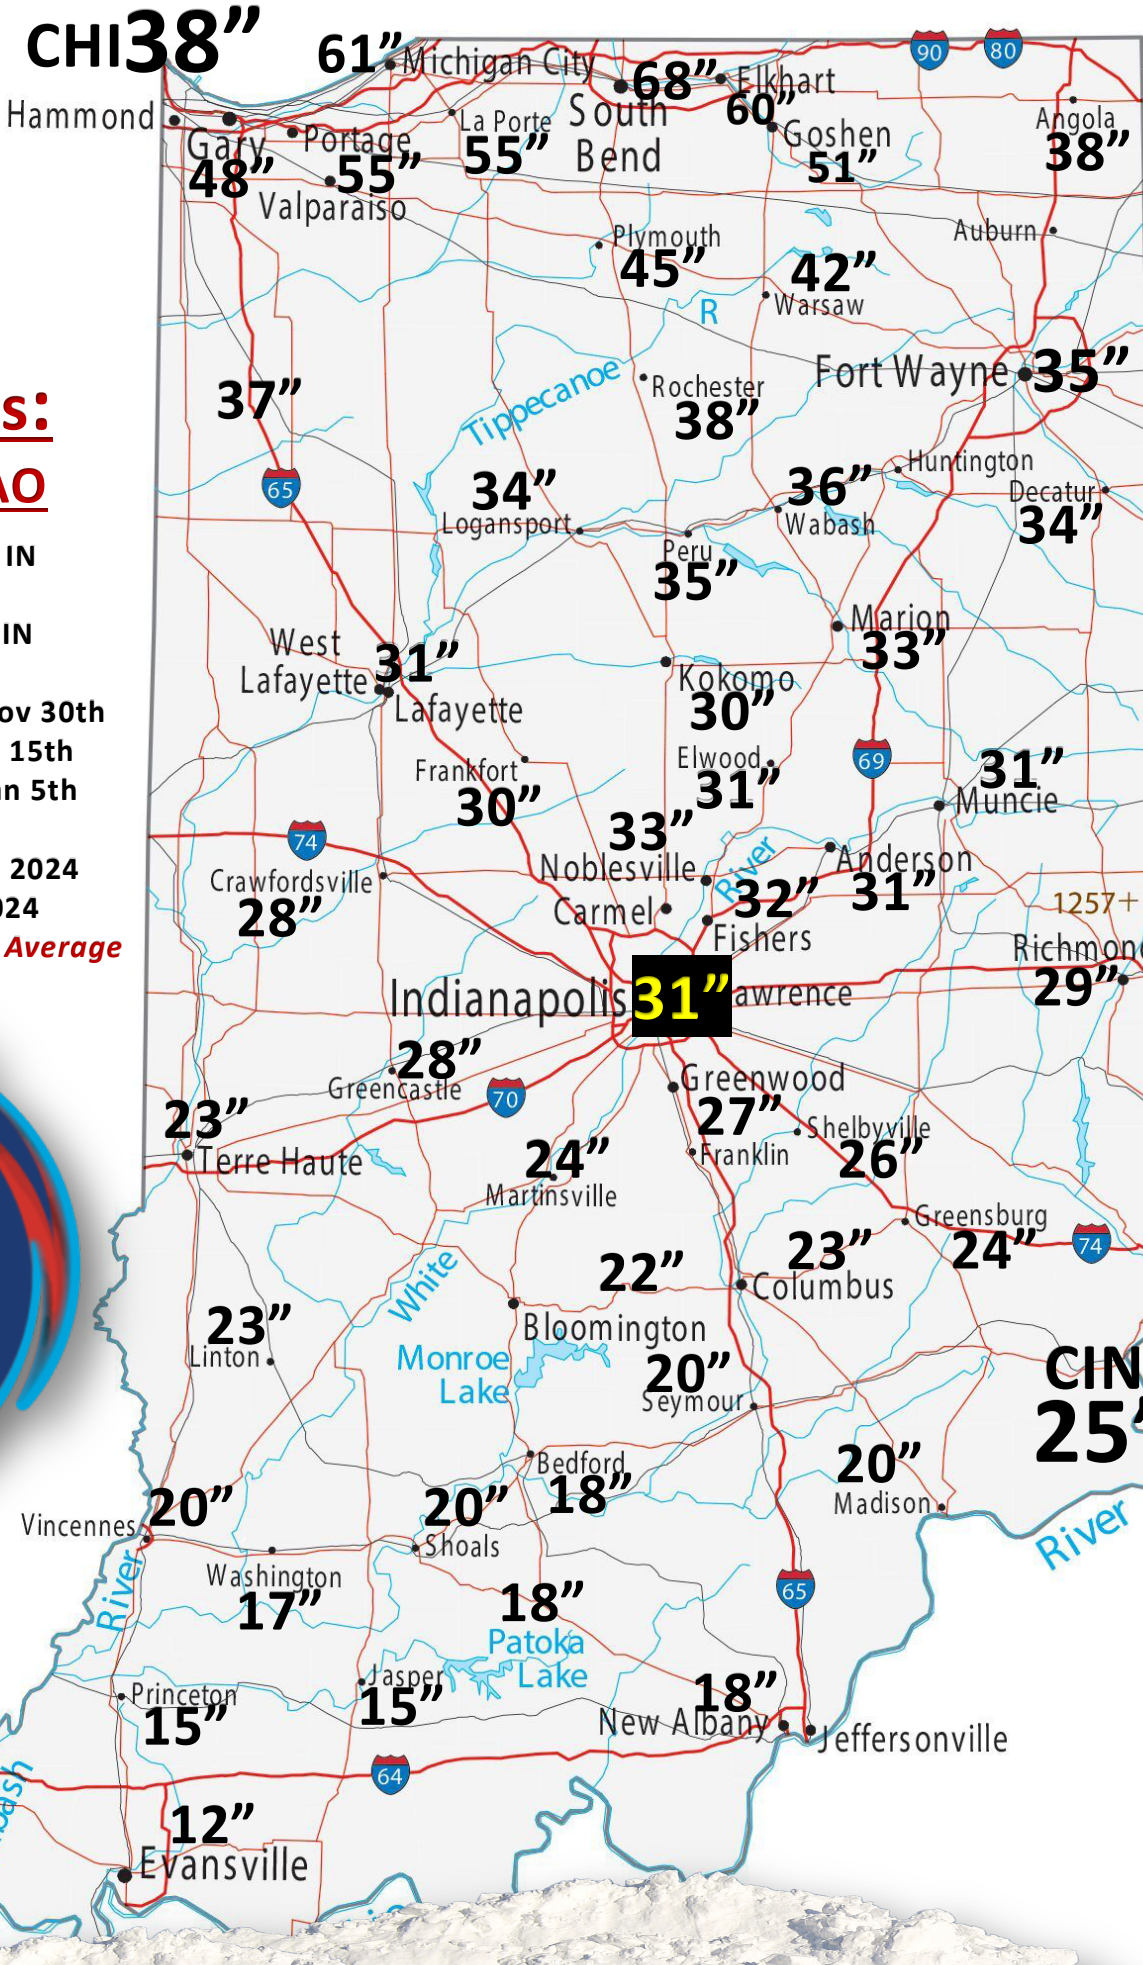

IN

Major Factors: El Nino & NAO/AO

First Salt: Mid Nov NORTH IN
First Salt: Late Nov MID IN
First Salt: Mid Dec LOWER IN

First Plow Chance North Nov 30th
First Plow Chance Mid Dec 15th
First Plow Chance South Jan 5th

Snowiest Month: February 2024
Coldest Month: January 2024
Salt & Plow Events: Above Average

INDIANA WINTER OUTLOOK 2023-24