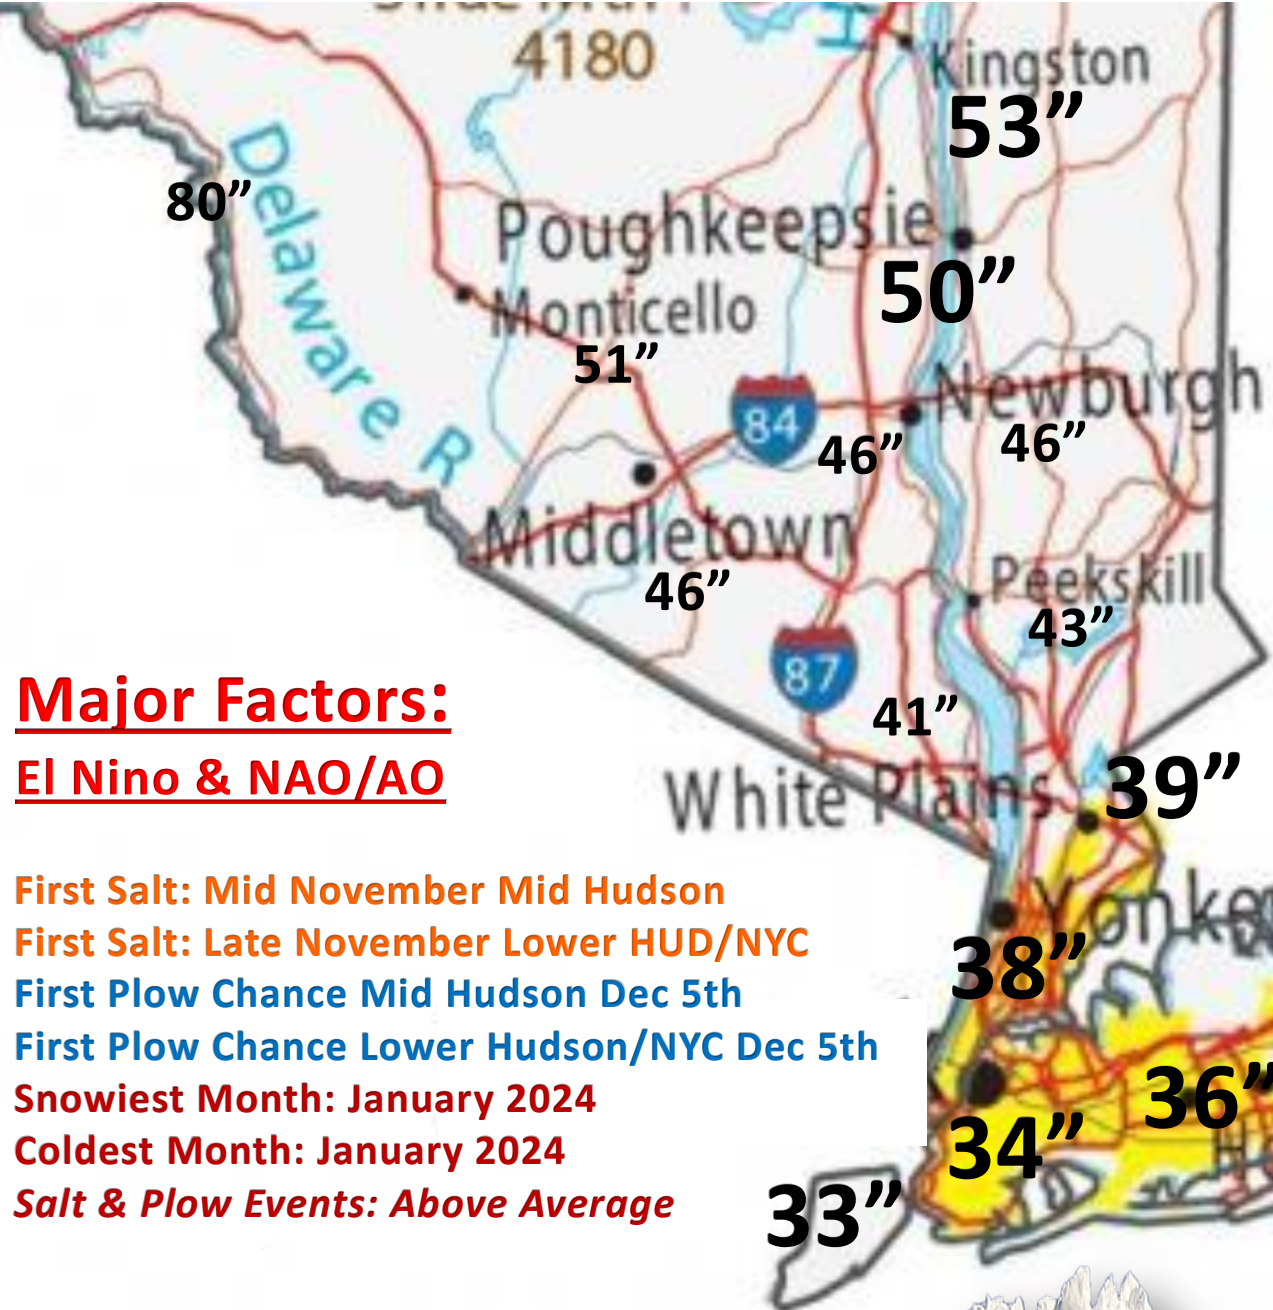

NY

Major Factors: El Nino & NAO/AO

- First Salt: Mid November Mid Hudson
- First Salt: Late November Lower HUD/NYC
- First Plow Chance Mid Hudson Dec 5th
- First Plow Chance Lower Hudson/NYC Dec 5th
- Snowiest Month: January 2024
- Coldest Month: January 2024
- Salt & Plow Events: Above Average

SNOWFALL 2023-24