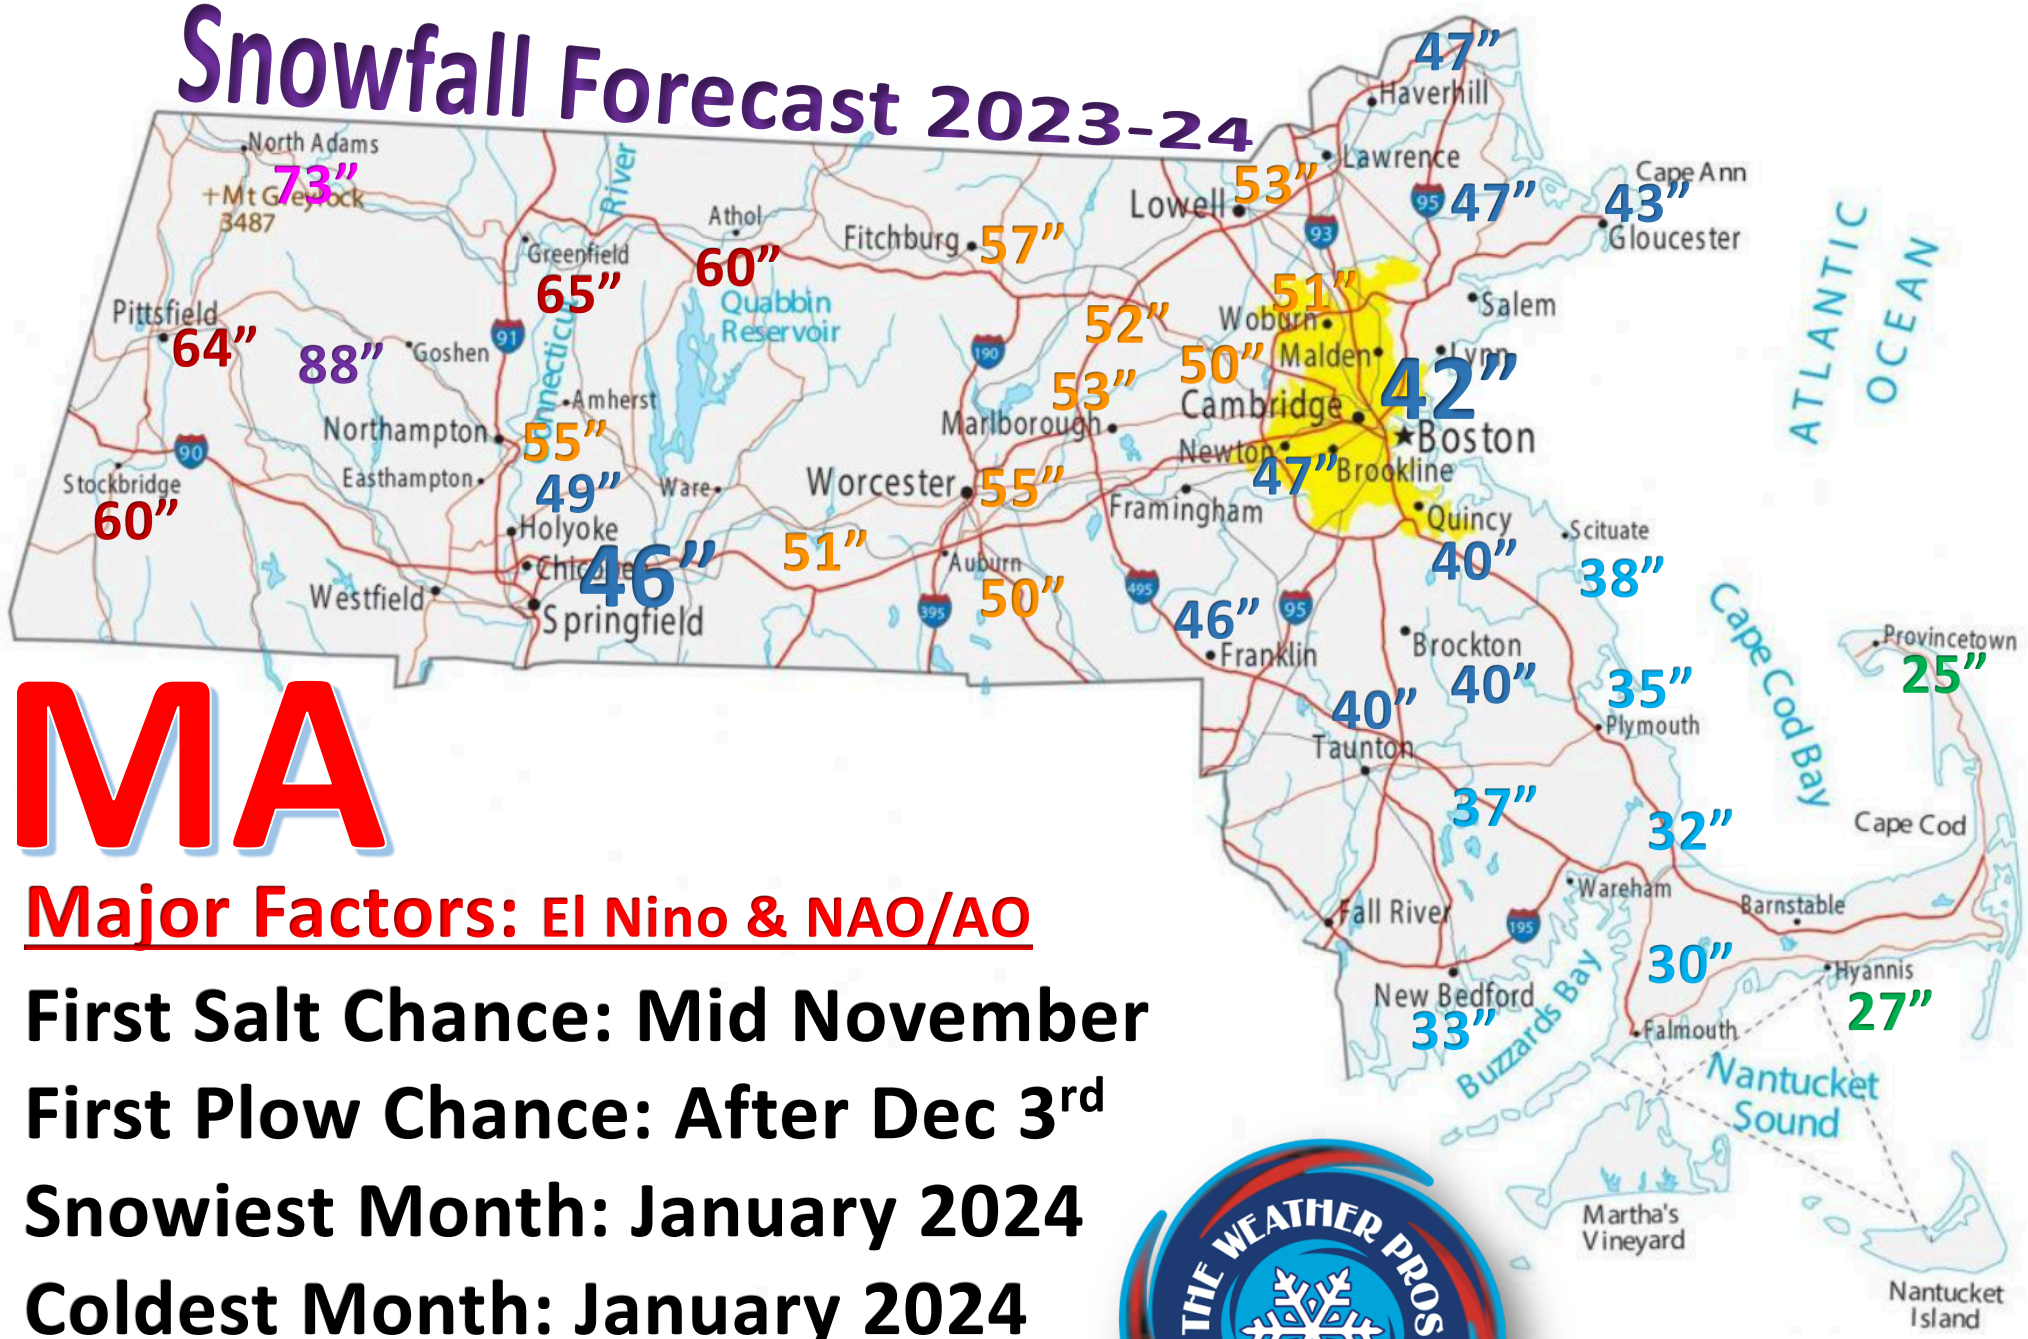

Snowfall Forecast 2023-24

MA

Major Factors: El Nino & NAO/AO

First Salt Chance: Mid November

First Plow Chance: After Dec 3rd

Snowiest Month: January 2024

Coldest Month: January 2024

Salt Events: Above Average

Plow Events: Above Average