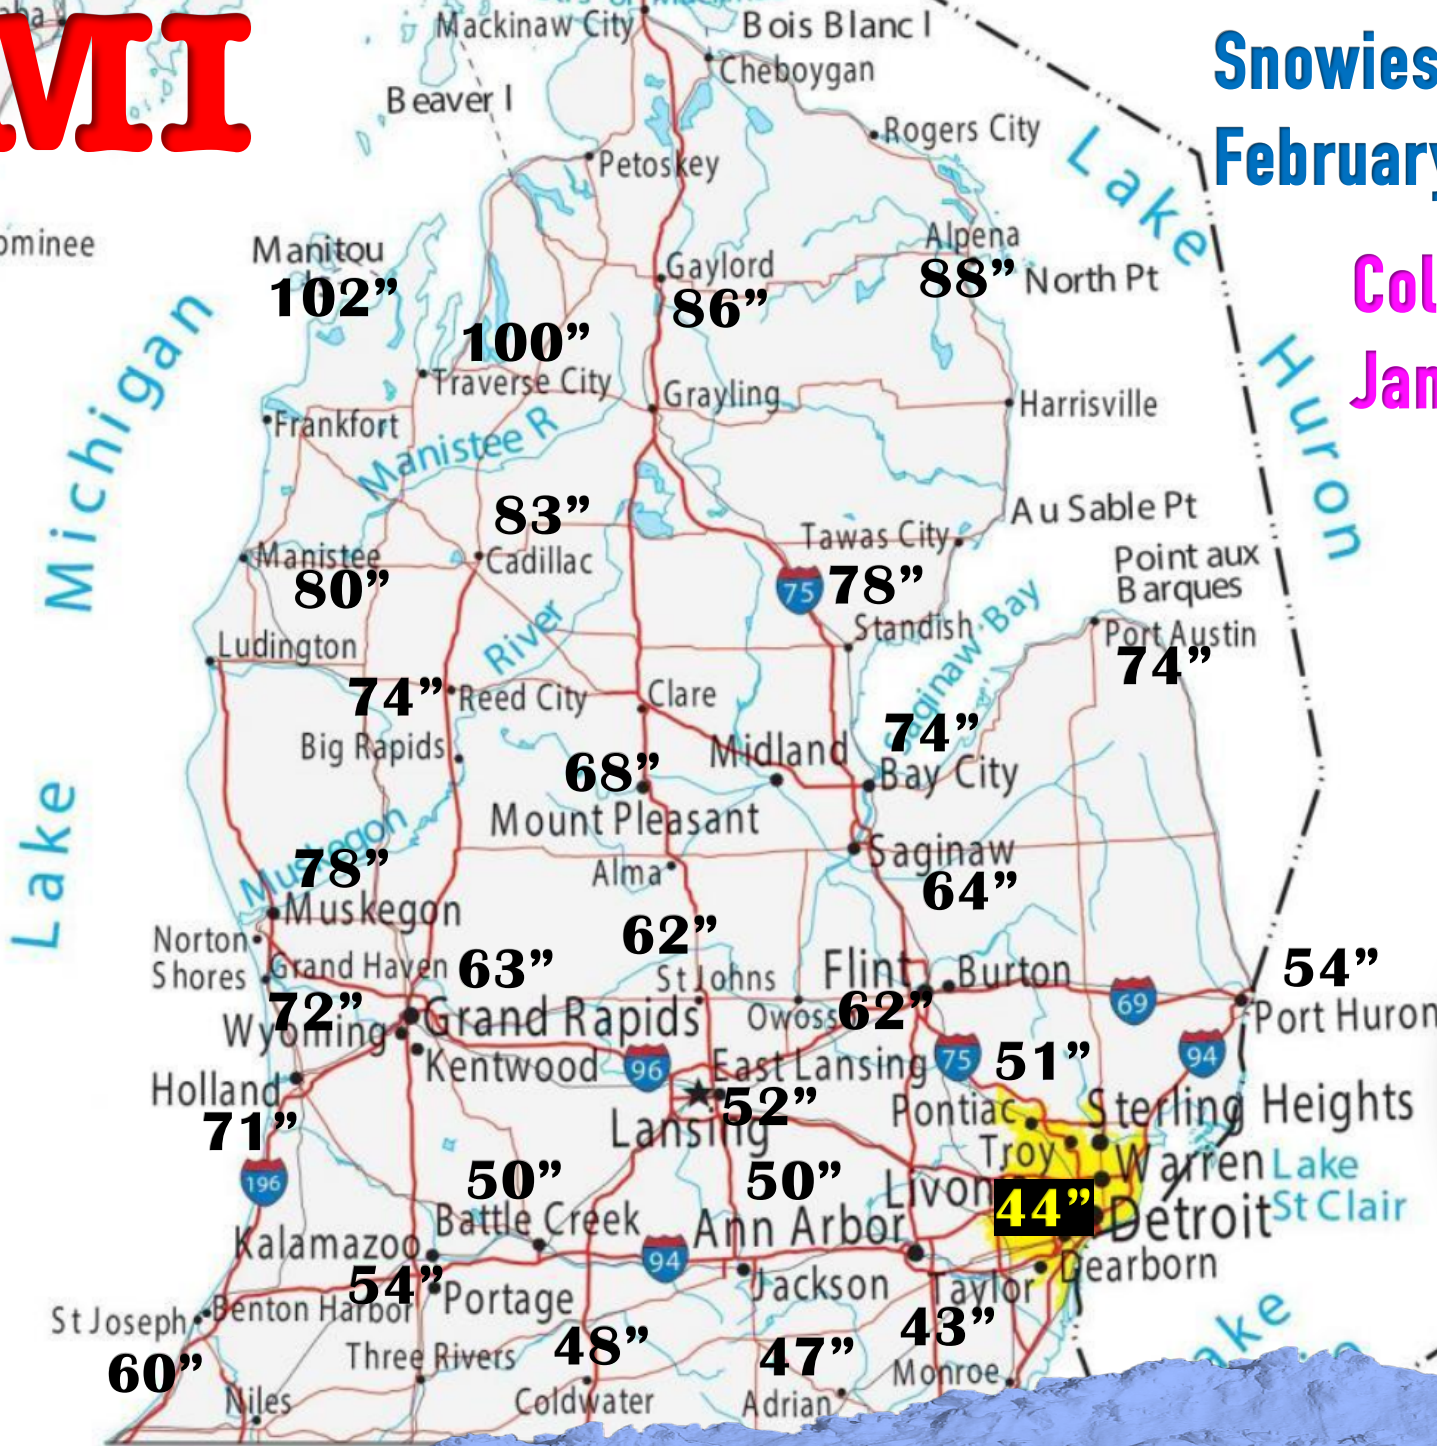

# MI

**Snowiest Month:**  
**February 2024**

**Coldest Month:**  
**January 2024**

**Salt Usage:**  
**Below Avg. Northern MI**  
**Salt Usage:**  
**Near Average Lower MI**

**MICHIGAN** *Winter Outlook 2023-24*