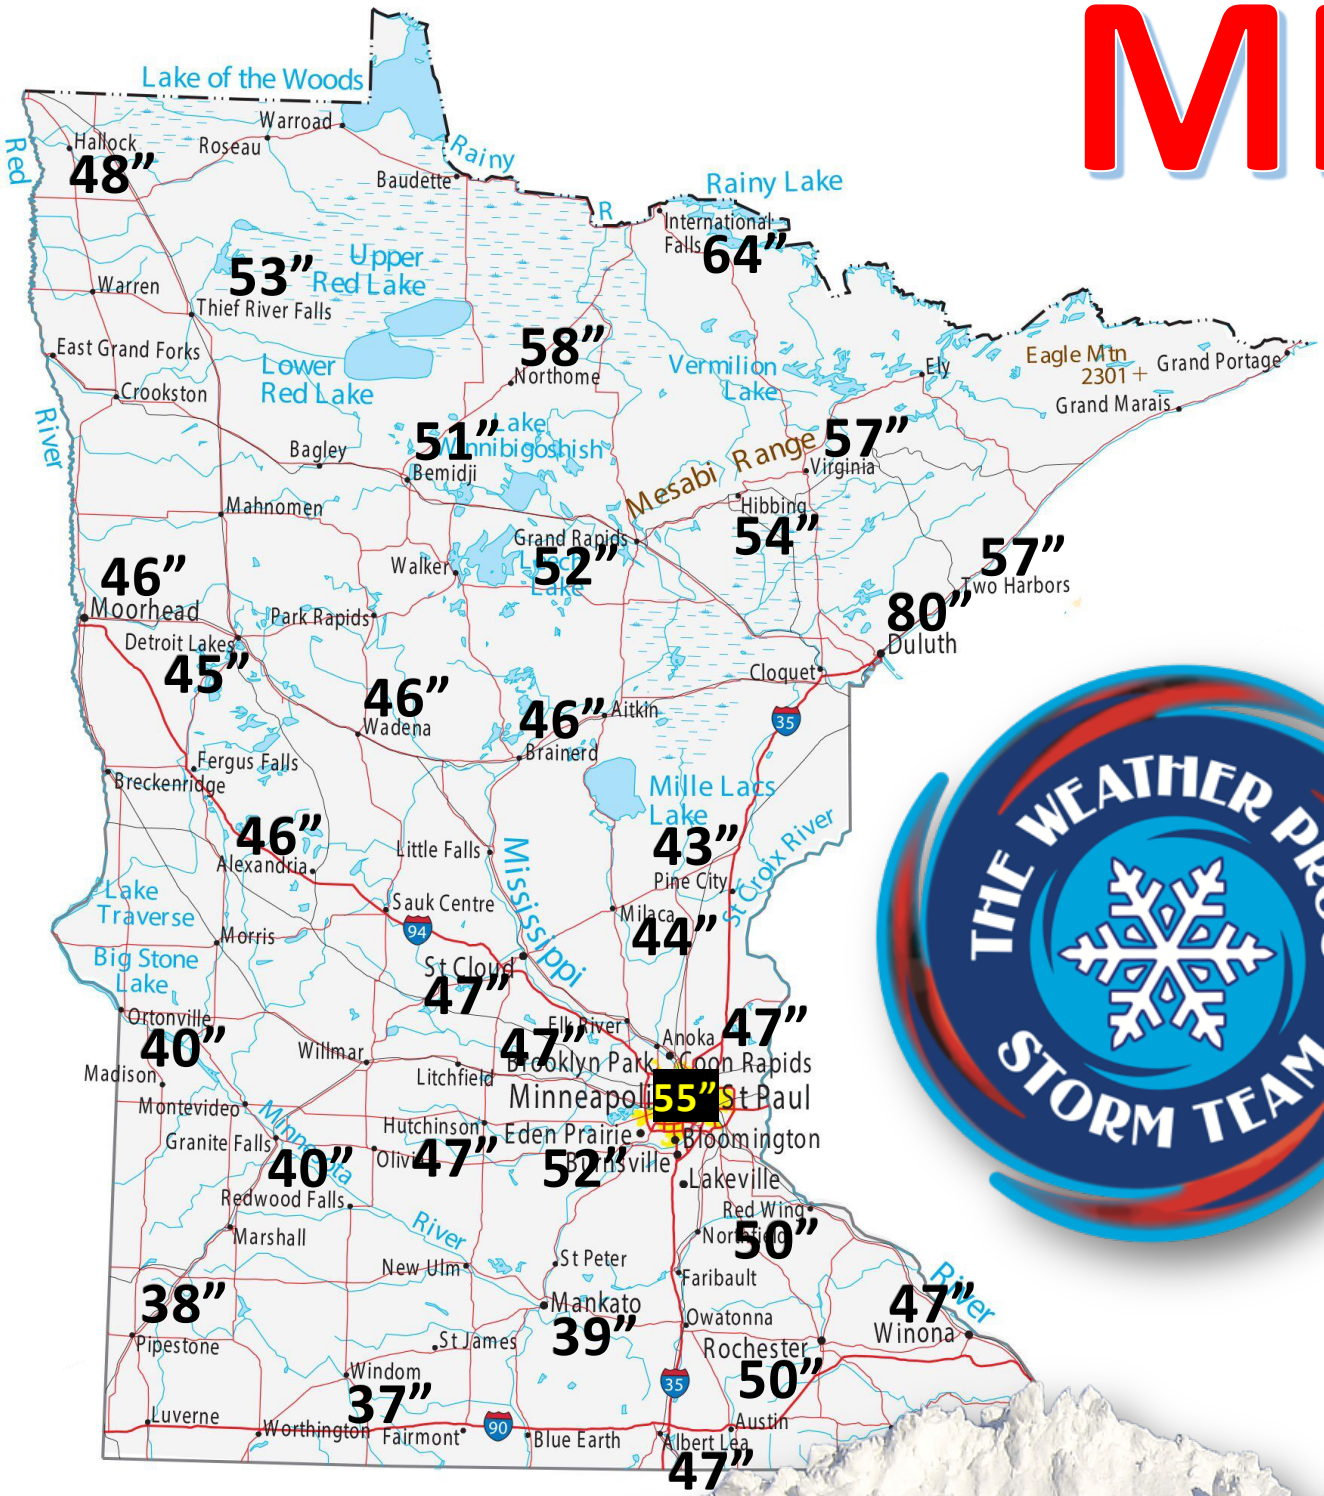

MN

Minnesota

SNOWFALL:
Below Avg.
SALT USAGE
Below Avg.

**WINTER
OUTLOOK 2023-24**
Coldest Month Jan
Snowiest Month March