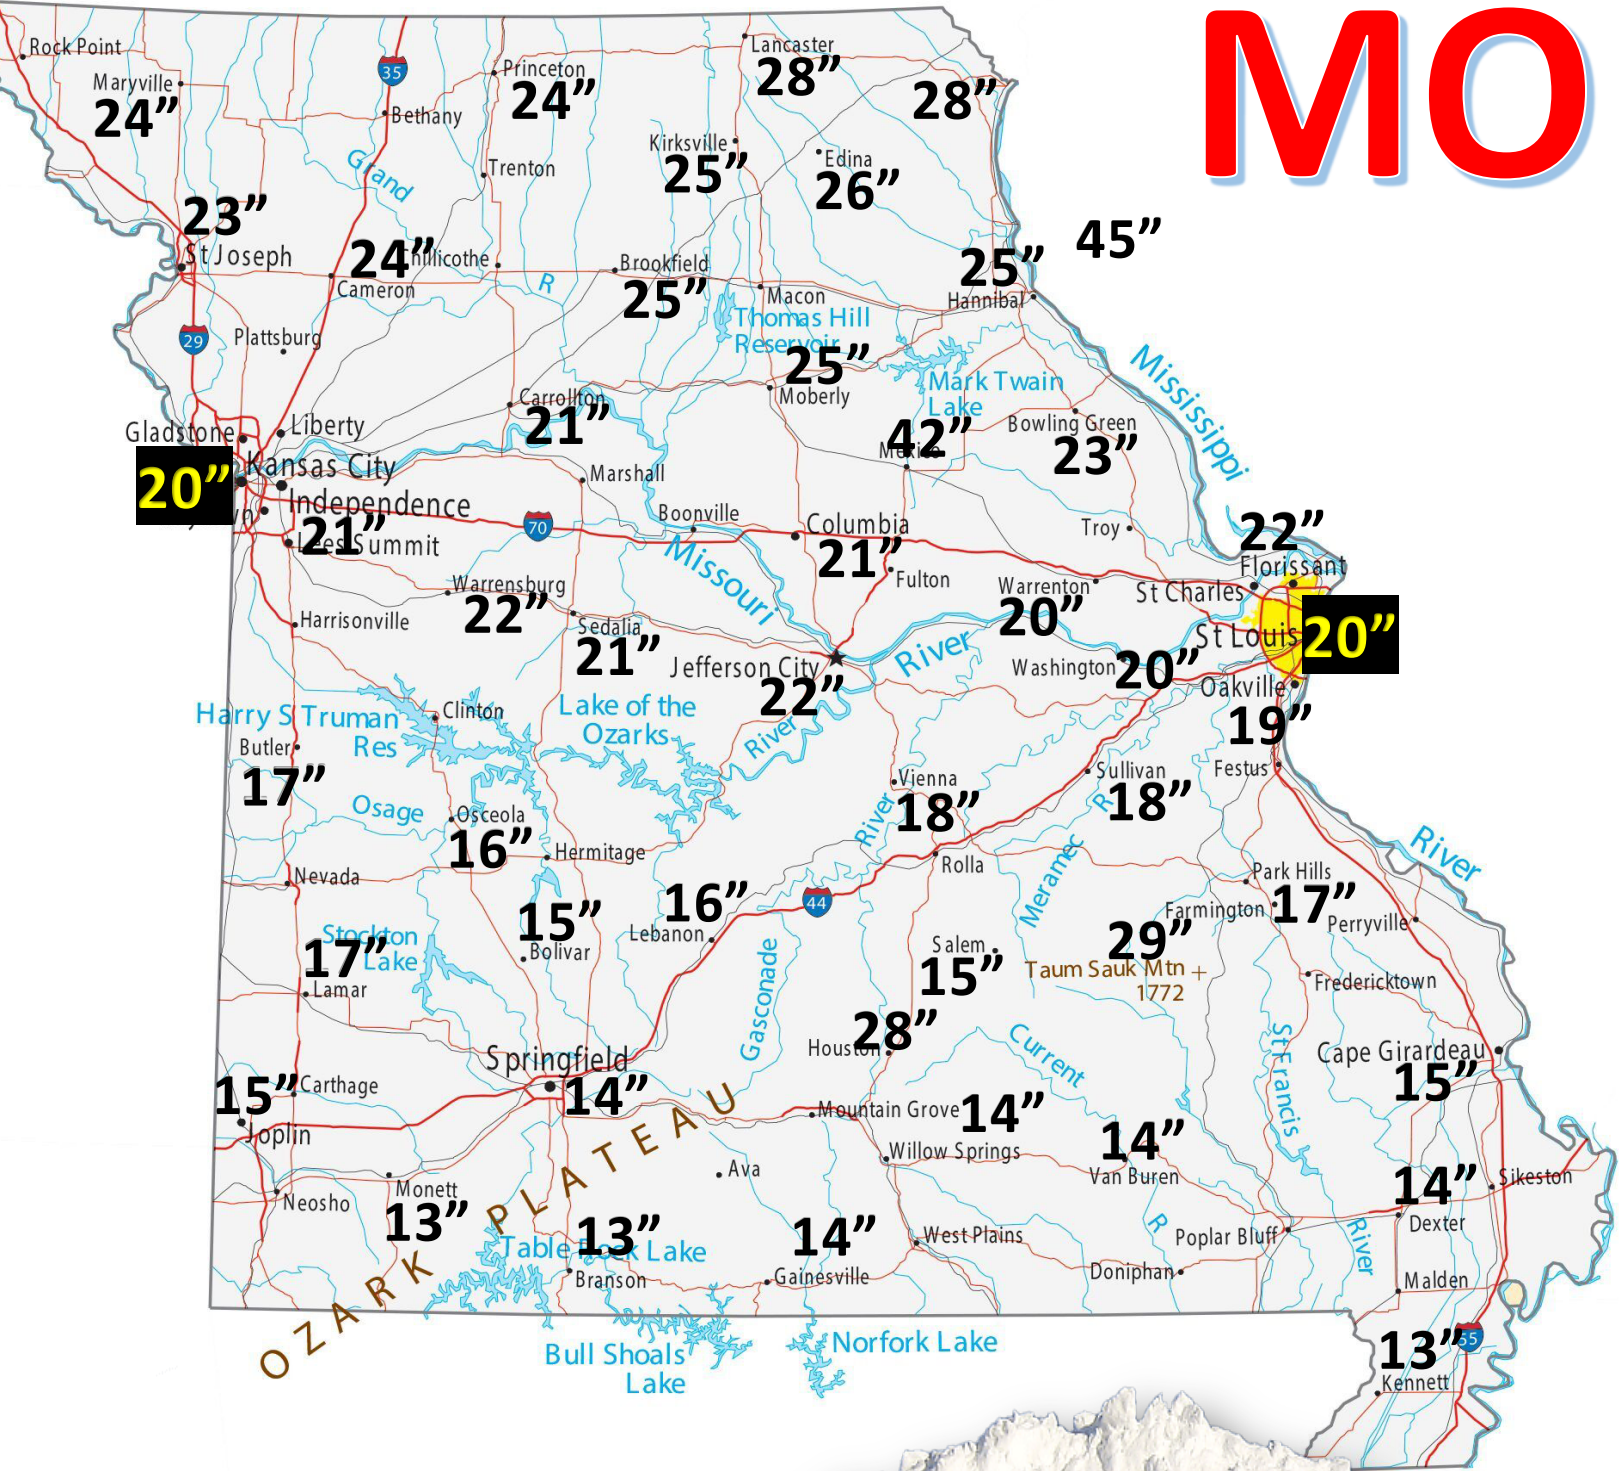

MO

Missouri WINTER OUTLOOK 2023-24

Coldest Month Jan
Snowiest Month Feb