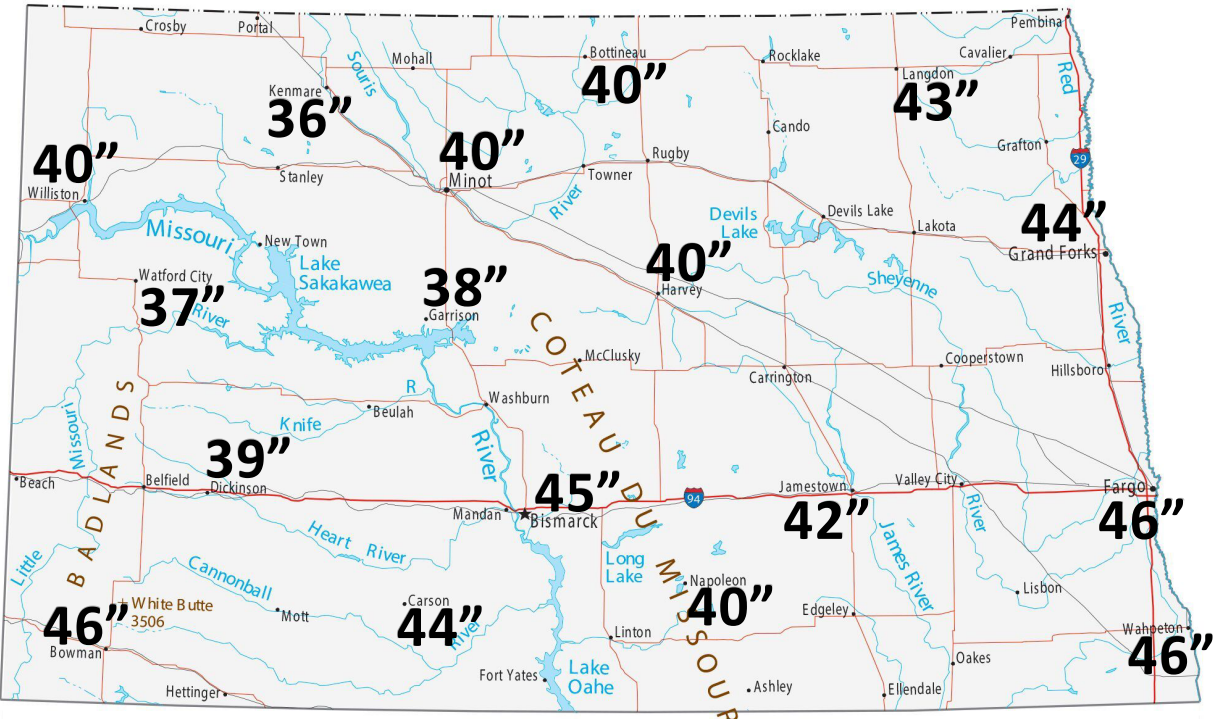

ND

SNOWFALL:
Below Avg.
SALT USAGE
Below Avg.

SD

SNOWFALL:
Below Avg.
SALT USAGE
Below Avg.

ND & SD

WINTER OUTLOOK 2023-24

Coldest Month Jan
Snowiest Month March