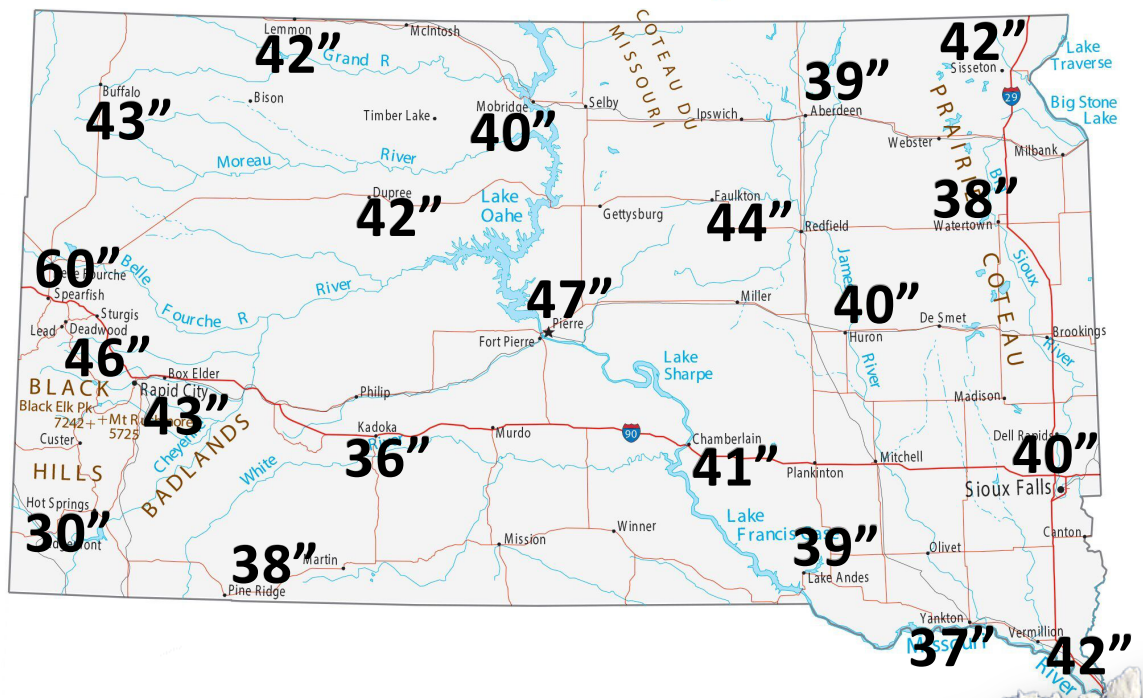

ND

SNOWFALL:
Below Avg.
SALT USAGE
Below Avg.

SD

SNOWFALL:
Below Avg.
SALT USAGE
Below Avg.

ND & SD

WINTER OUTLOOK 2023-24

Coldest Month Jan
Snowiest Month March