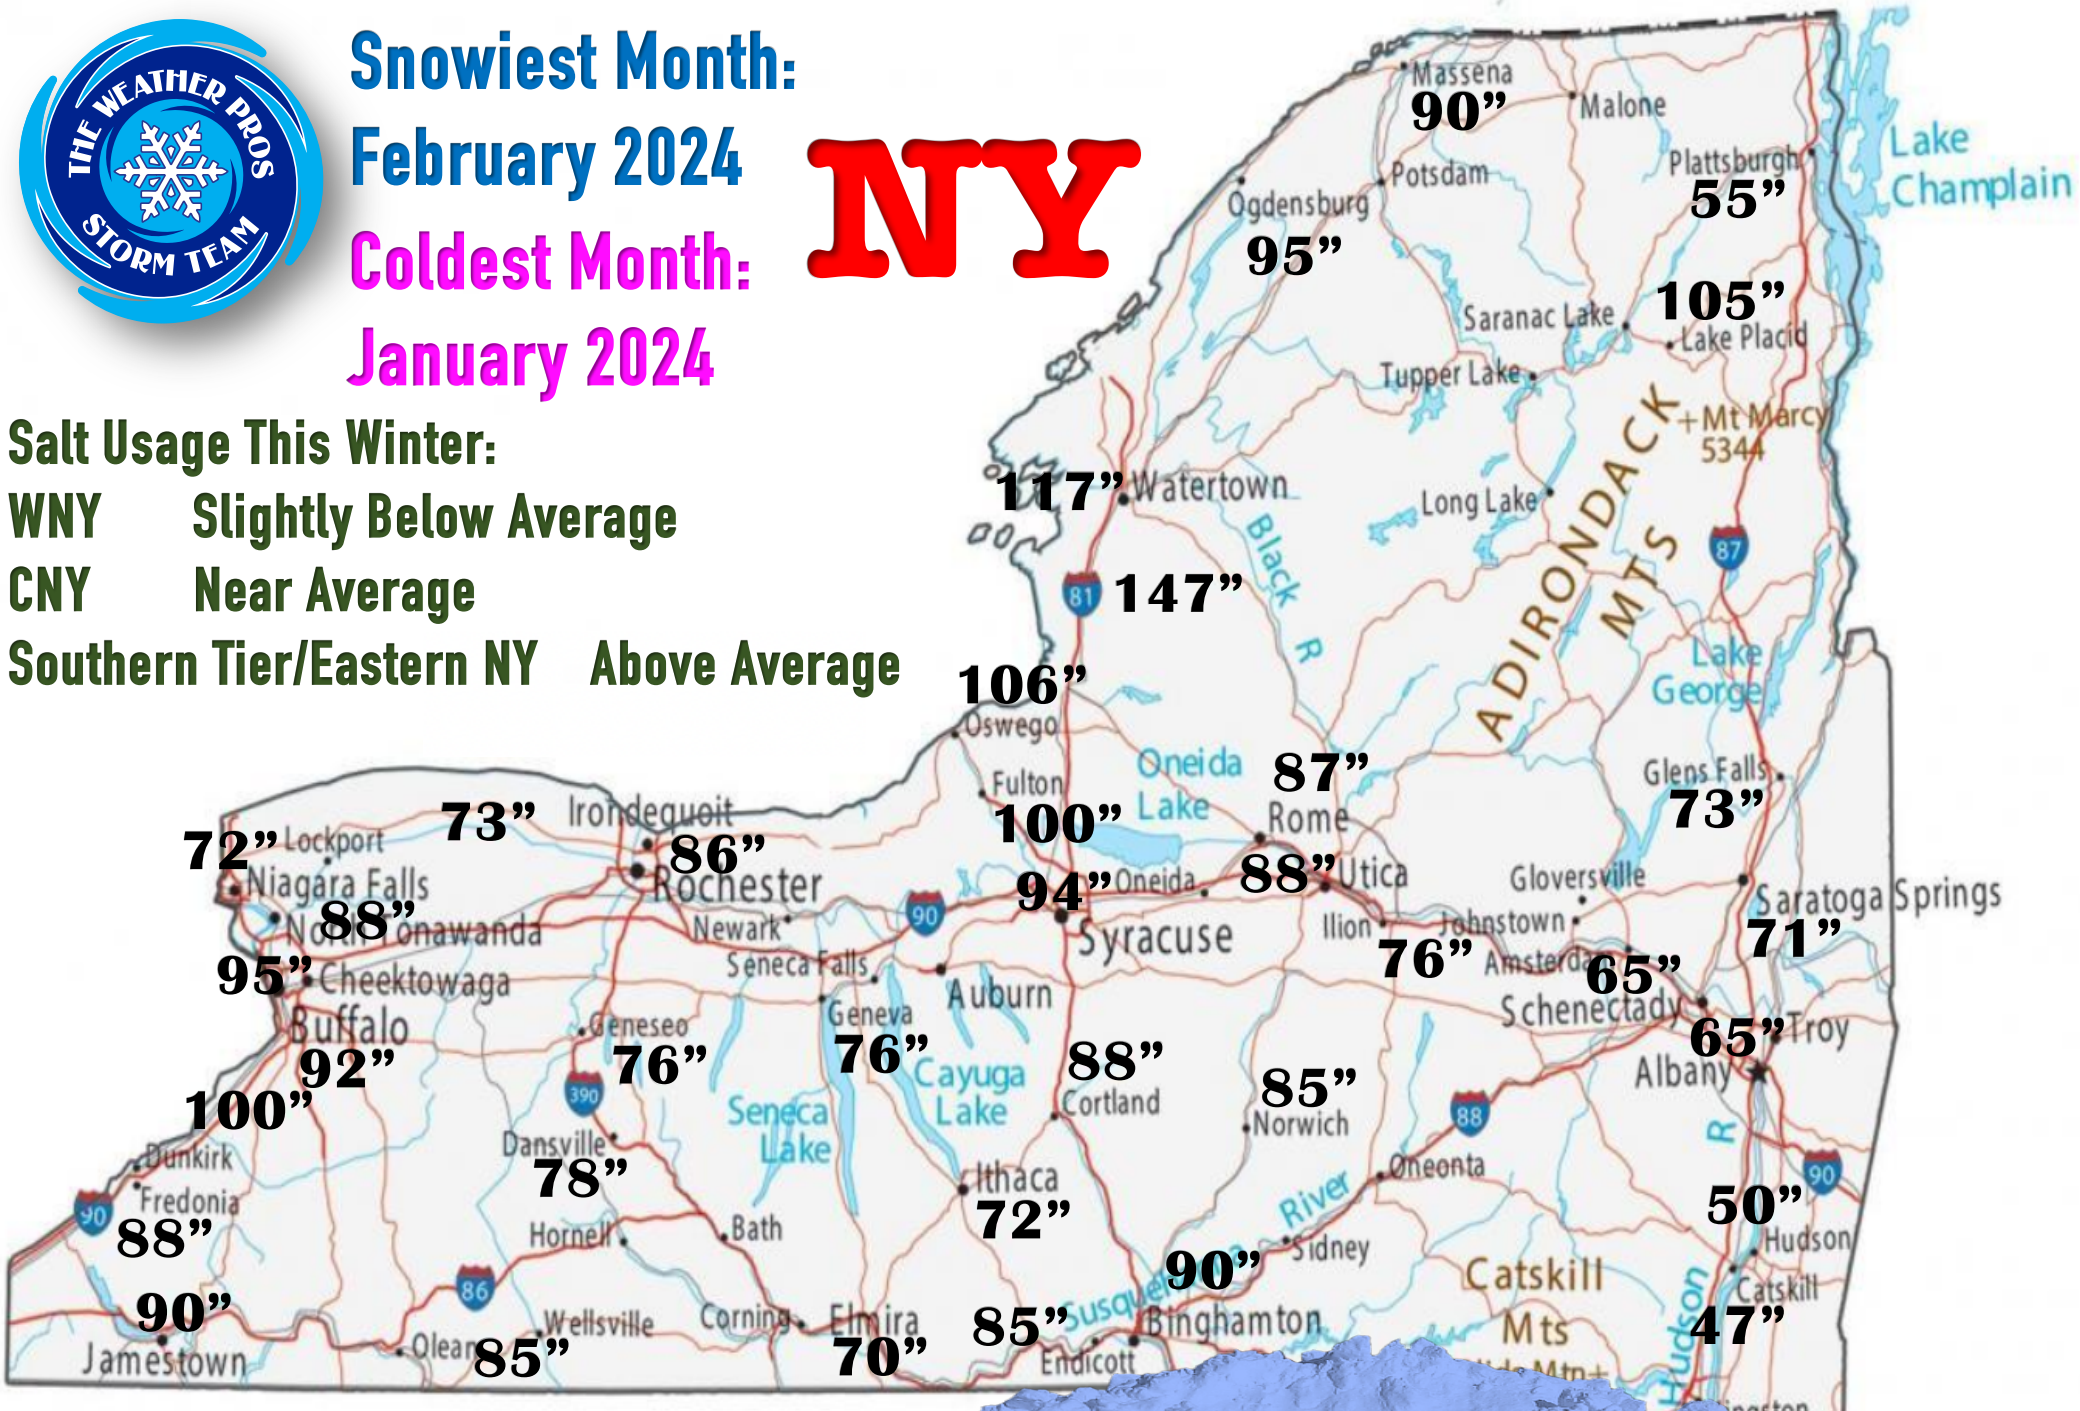

UPSTATE NY *Winter Outlook 2023-24*