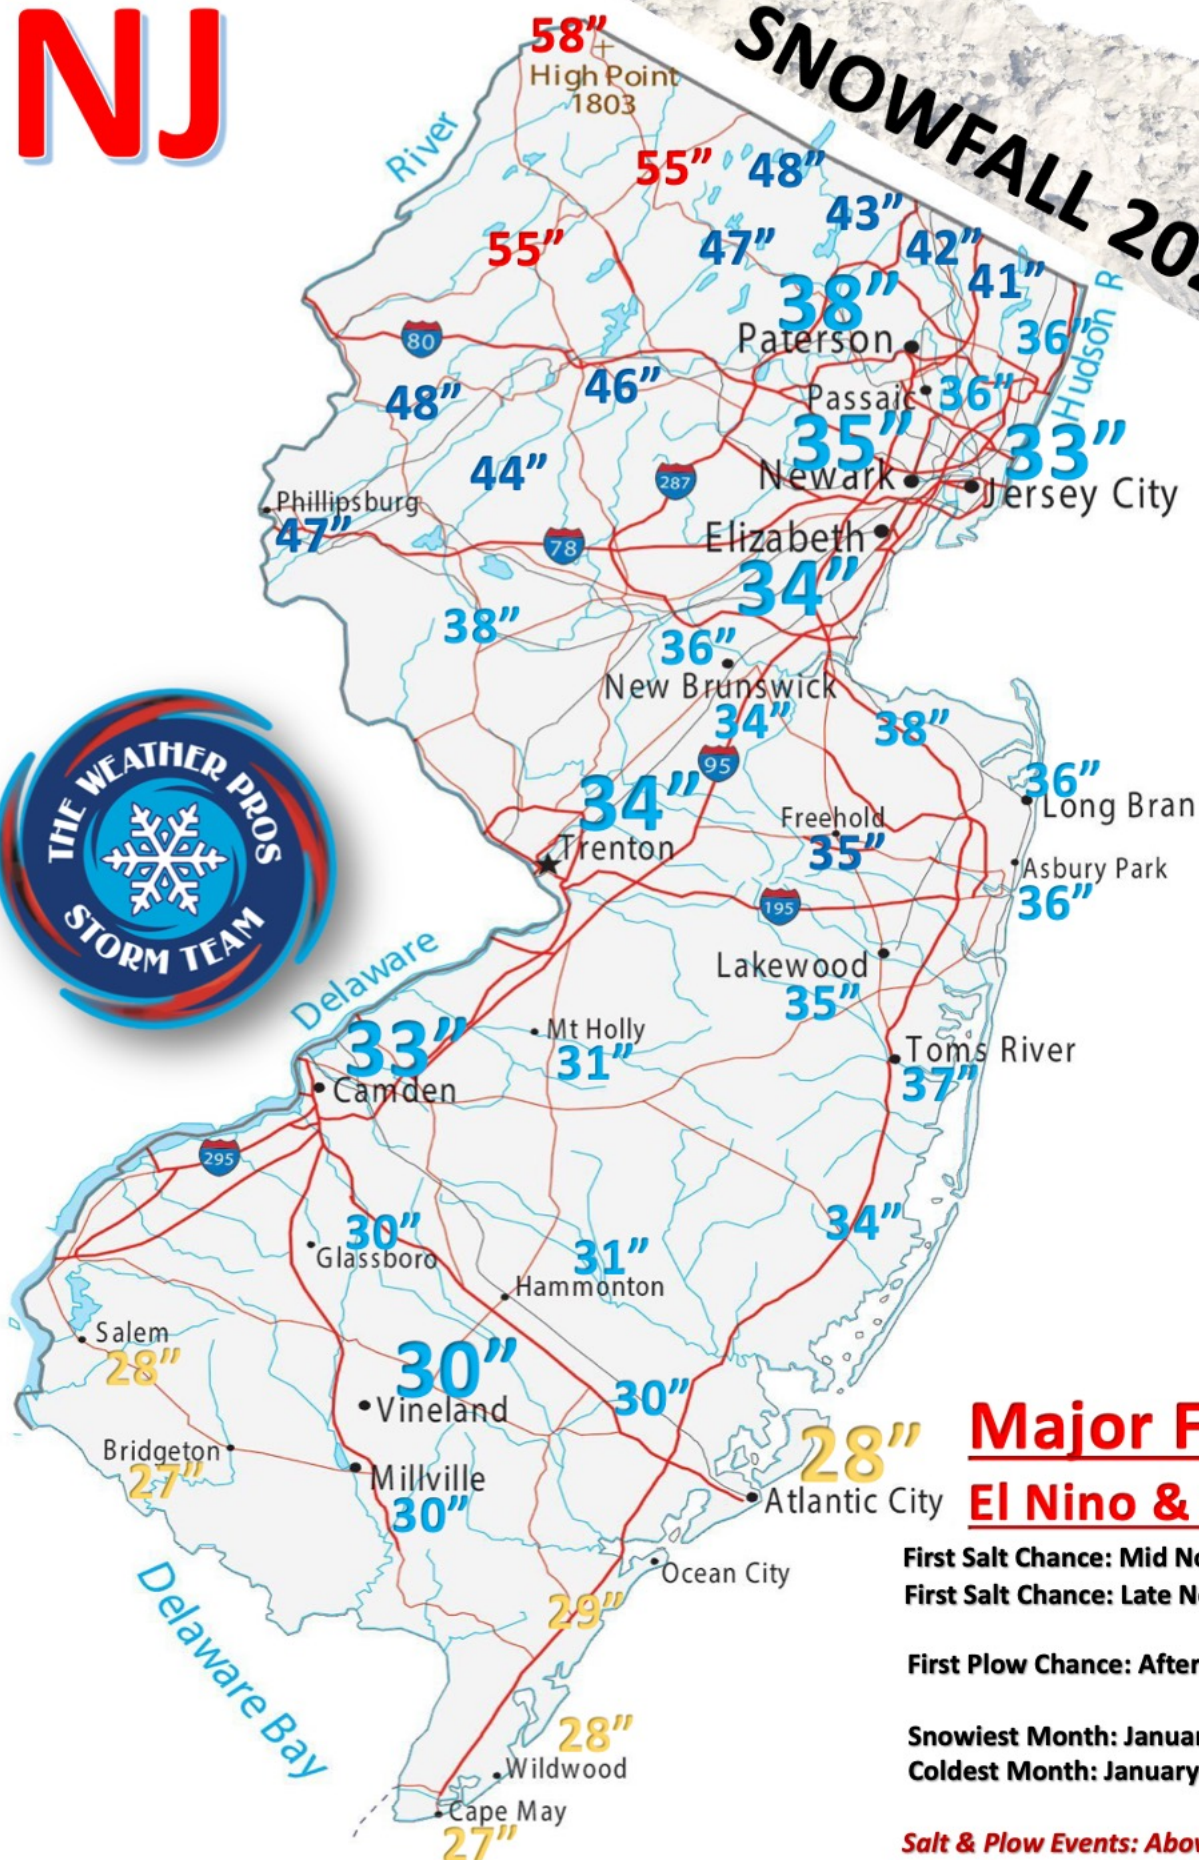

NJ

SNOWFALL 2023-24

Major Factors: El Nino & NAO/AO

First Salt Chance: Mid November (NNJ)
First Salt Chance: Late November (SNJ)

First Plow Chance: After Dec. 4th

Snowiest Month: January 2024
Coldest Month: January 2024

Salt & Plow Events: Above Average.