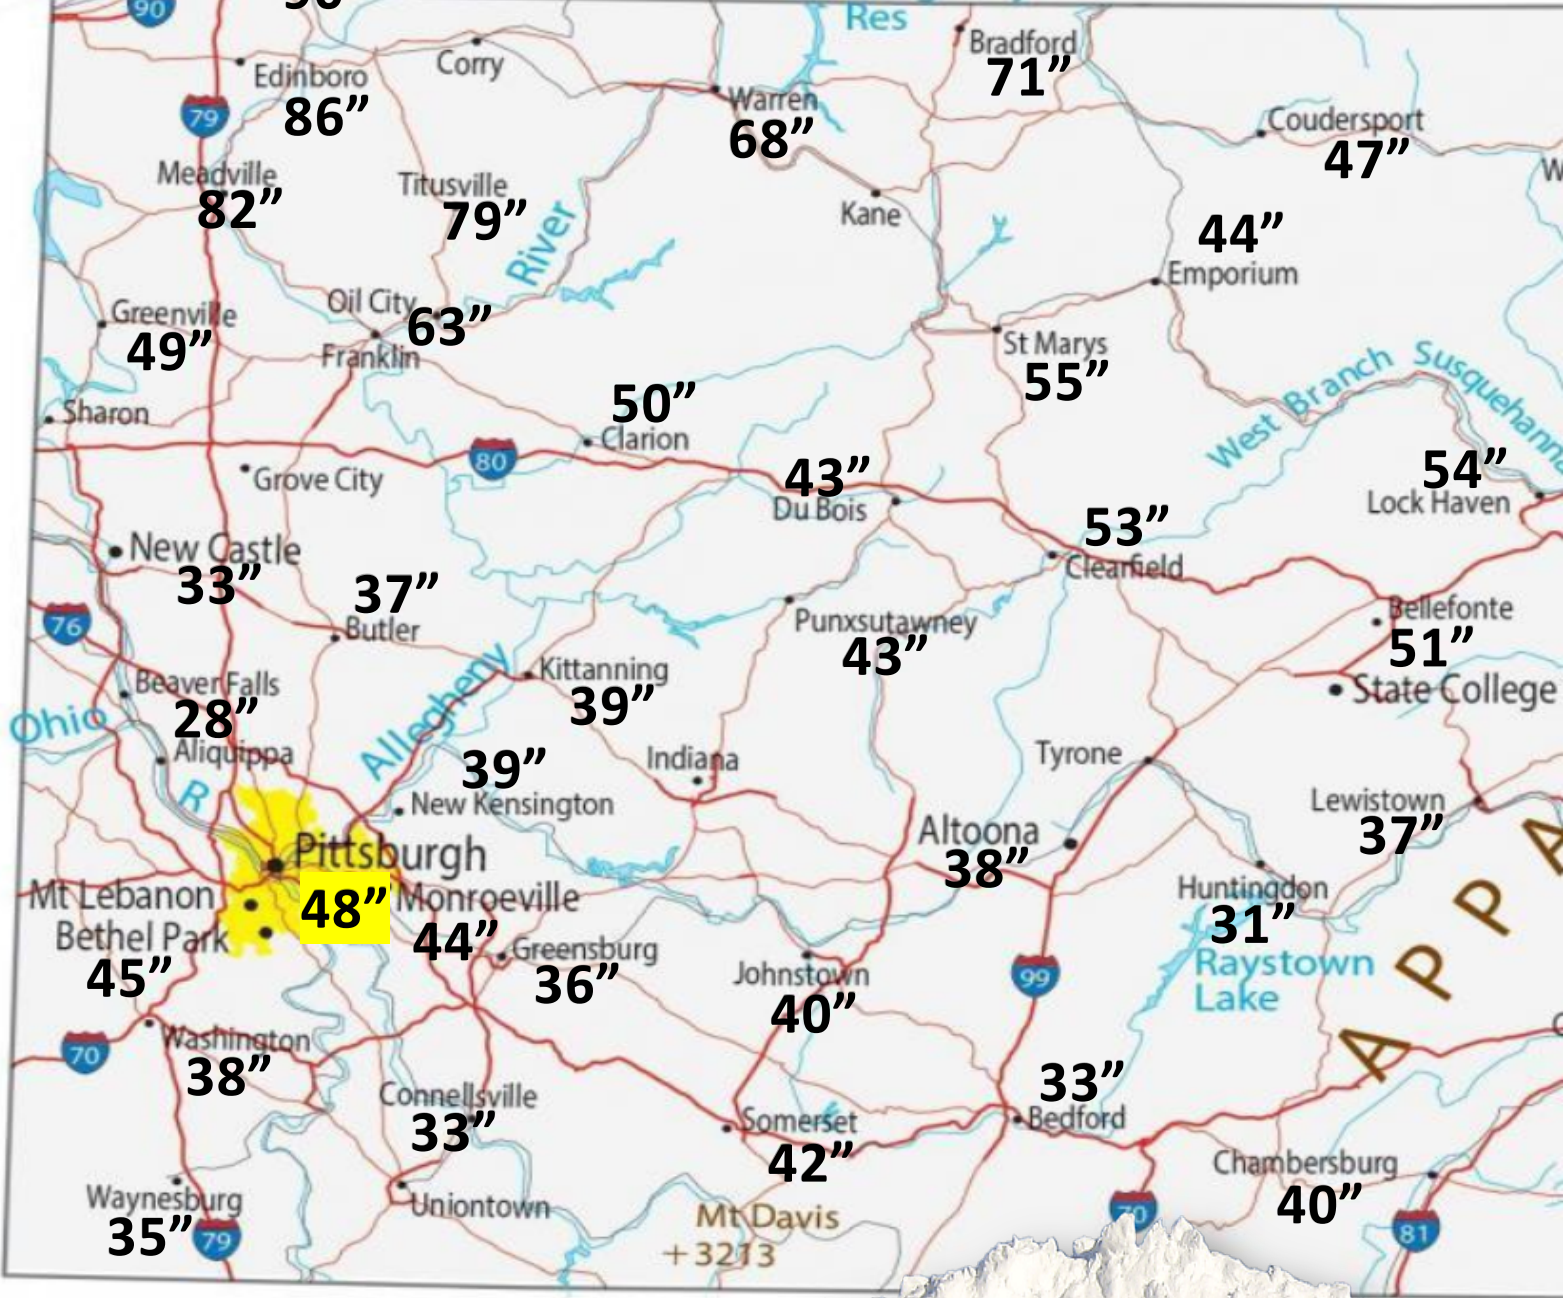

Lake Erie

NW PA:

SW PA:

South Central PA:

Below Avg. Snow & Salt Usage

Slightly Above Avg. Snow & Salt Usage

Above Average Snowfall & Salt Usage

PA WEST

Western PA

WINTER
OUTLOOK 2023-24

Coldest Month Jan
Snowiest Month FEB