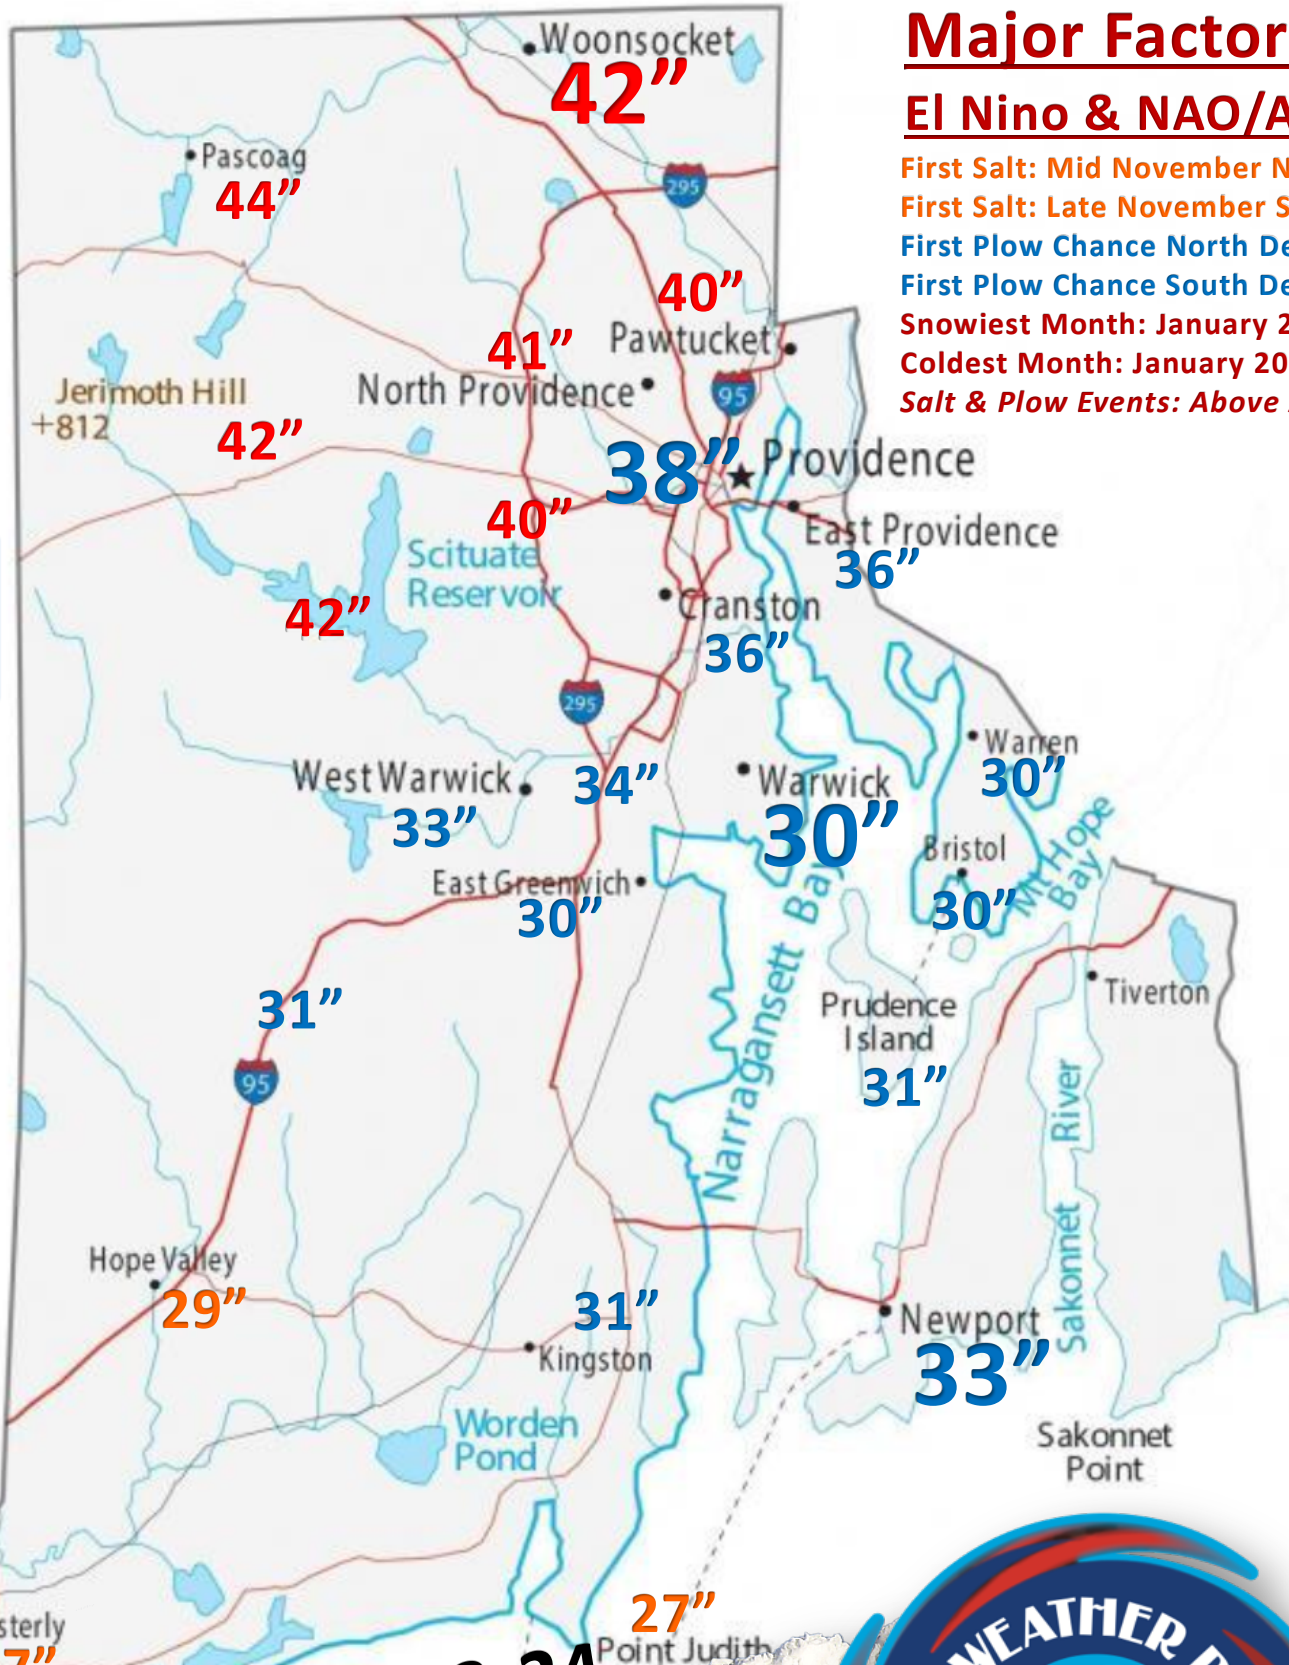

RI

Major Factors:

El Nino & NAO/AO

First Salt: Mid November North

First Salt: Late November South

First Plow Chance North Dec 5

First Plow Chance South Dec 5th

Snowiest Month: January 2024

Coldest Month: January 2024

Salt & Plow Events: Above Average

SNOWFALL 2023-24