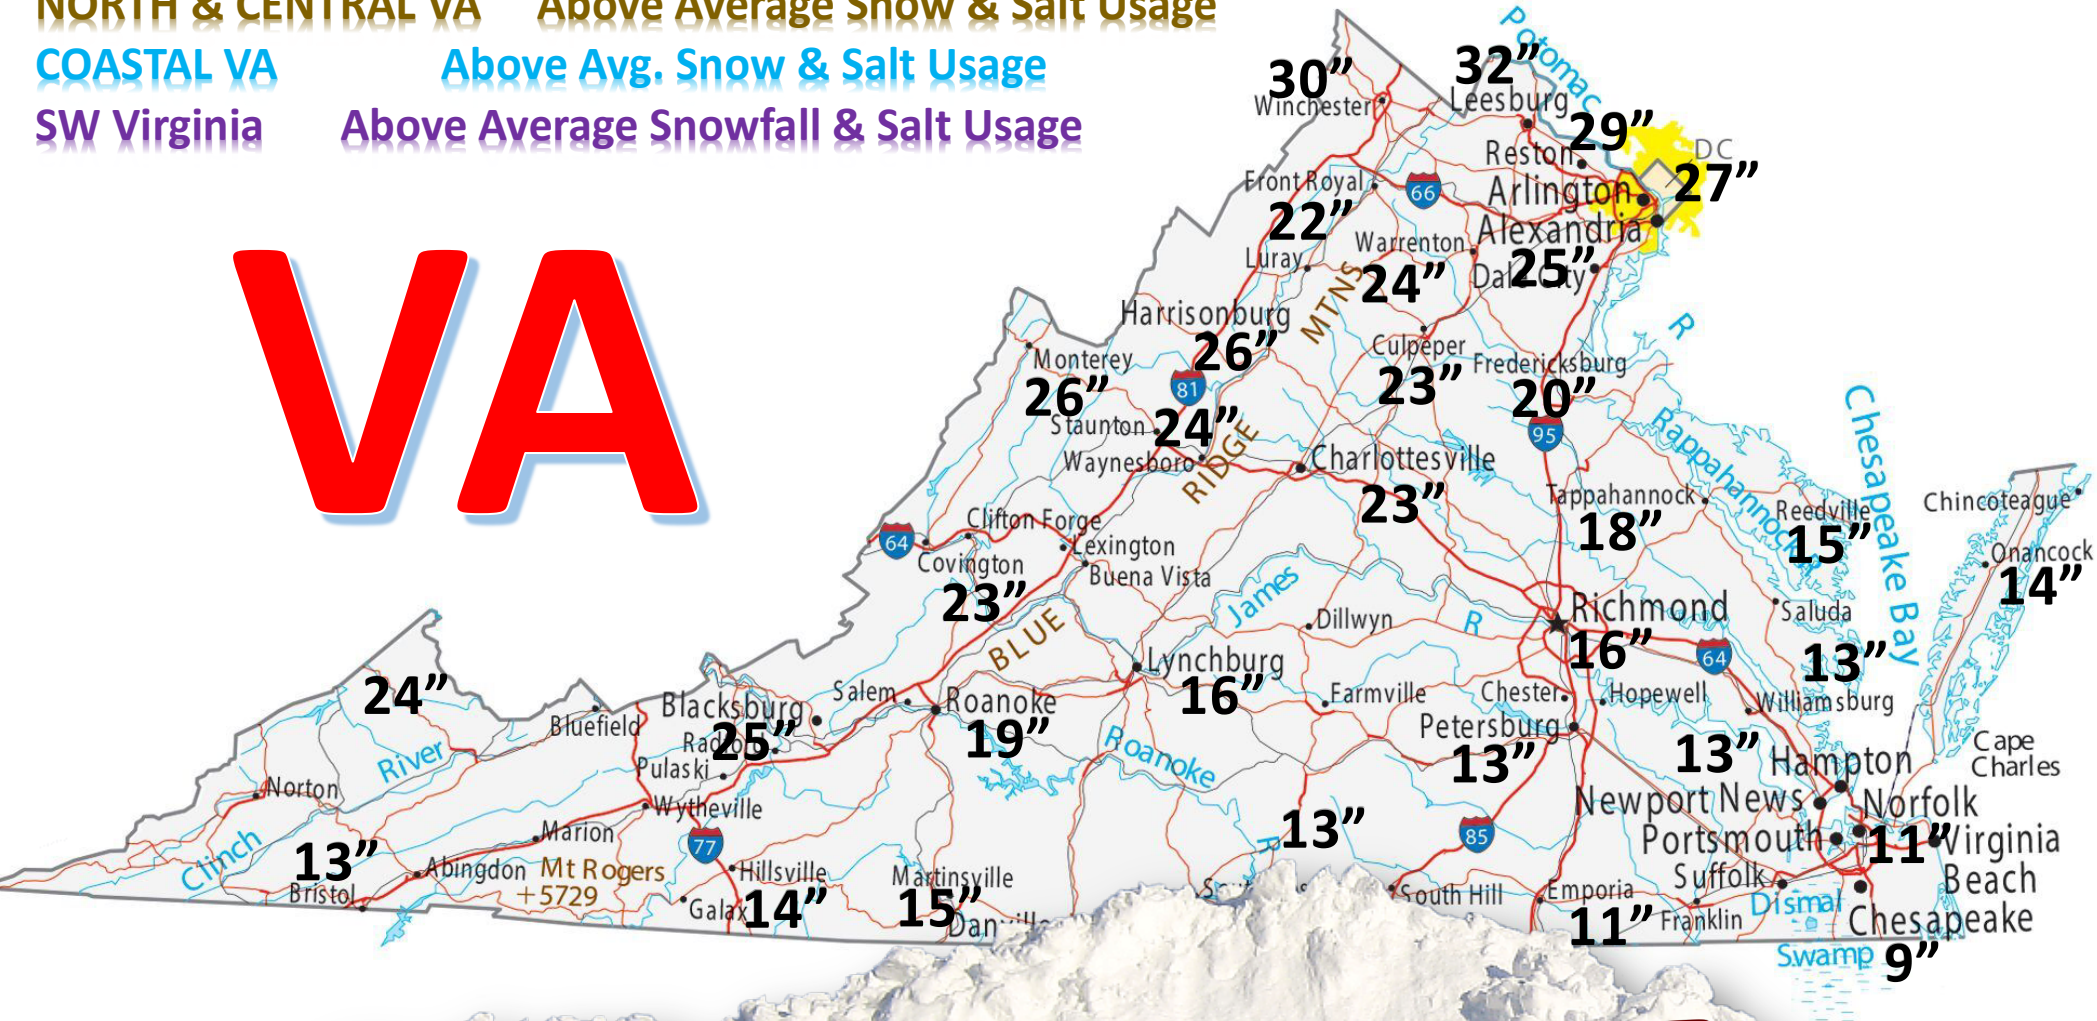

**NORTH & CENTRAL VA** Above Average Snow & Salt Usage

**COASTAL VA** Above Avg. Snow & Salt Usage

**SW Virginia** Above Average Snowfall & Salt Usage

# VIRGINIA