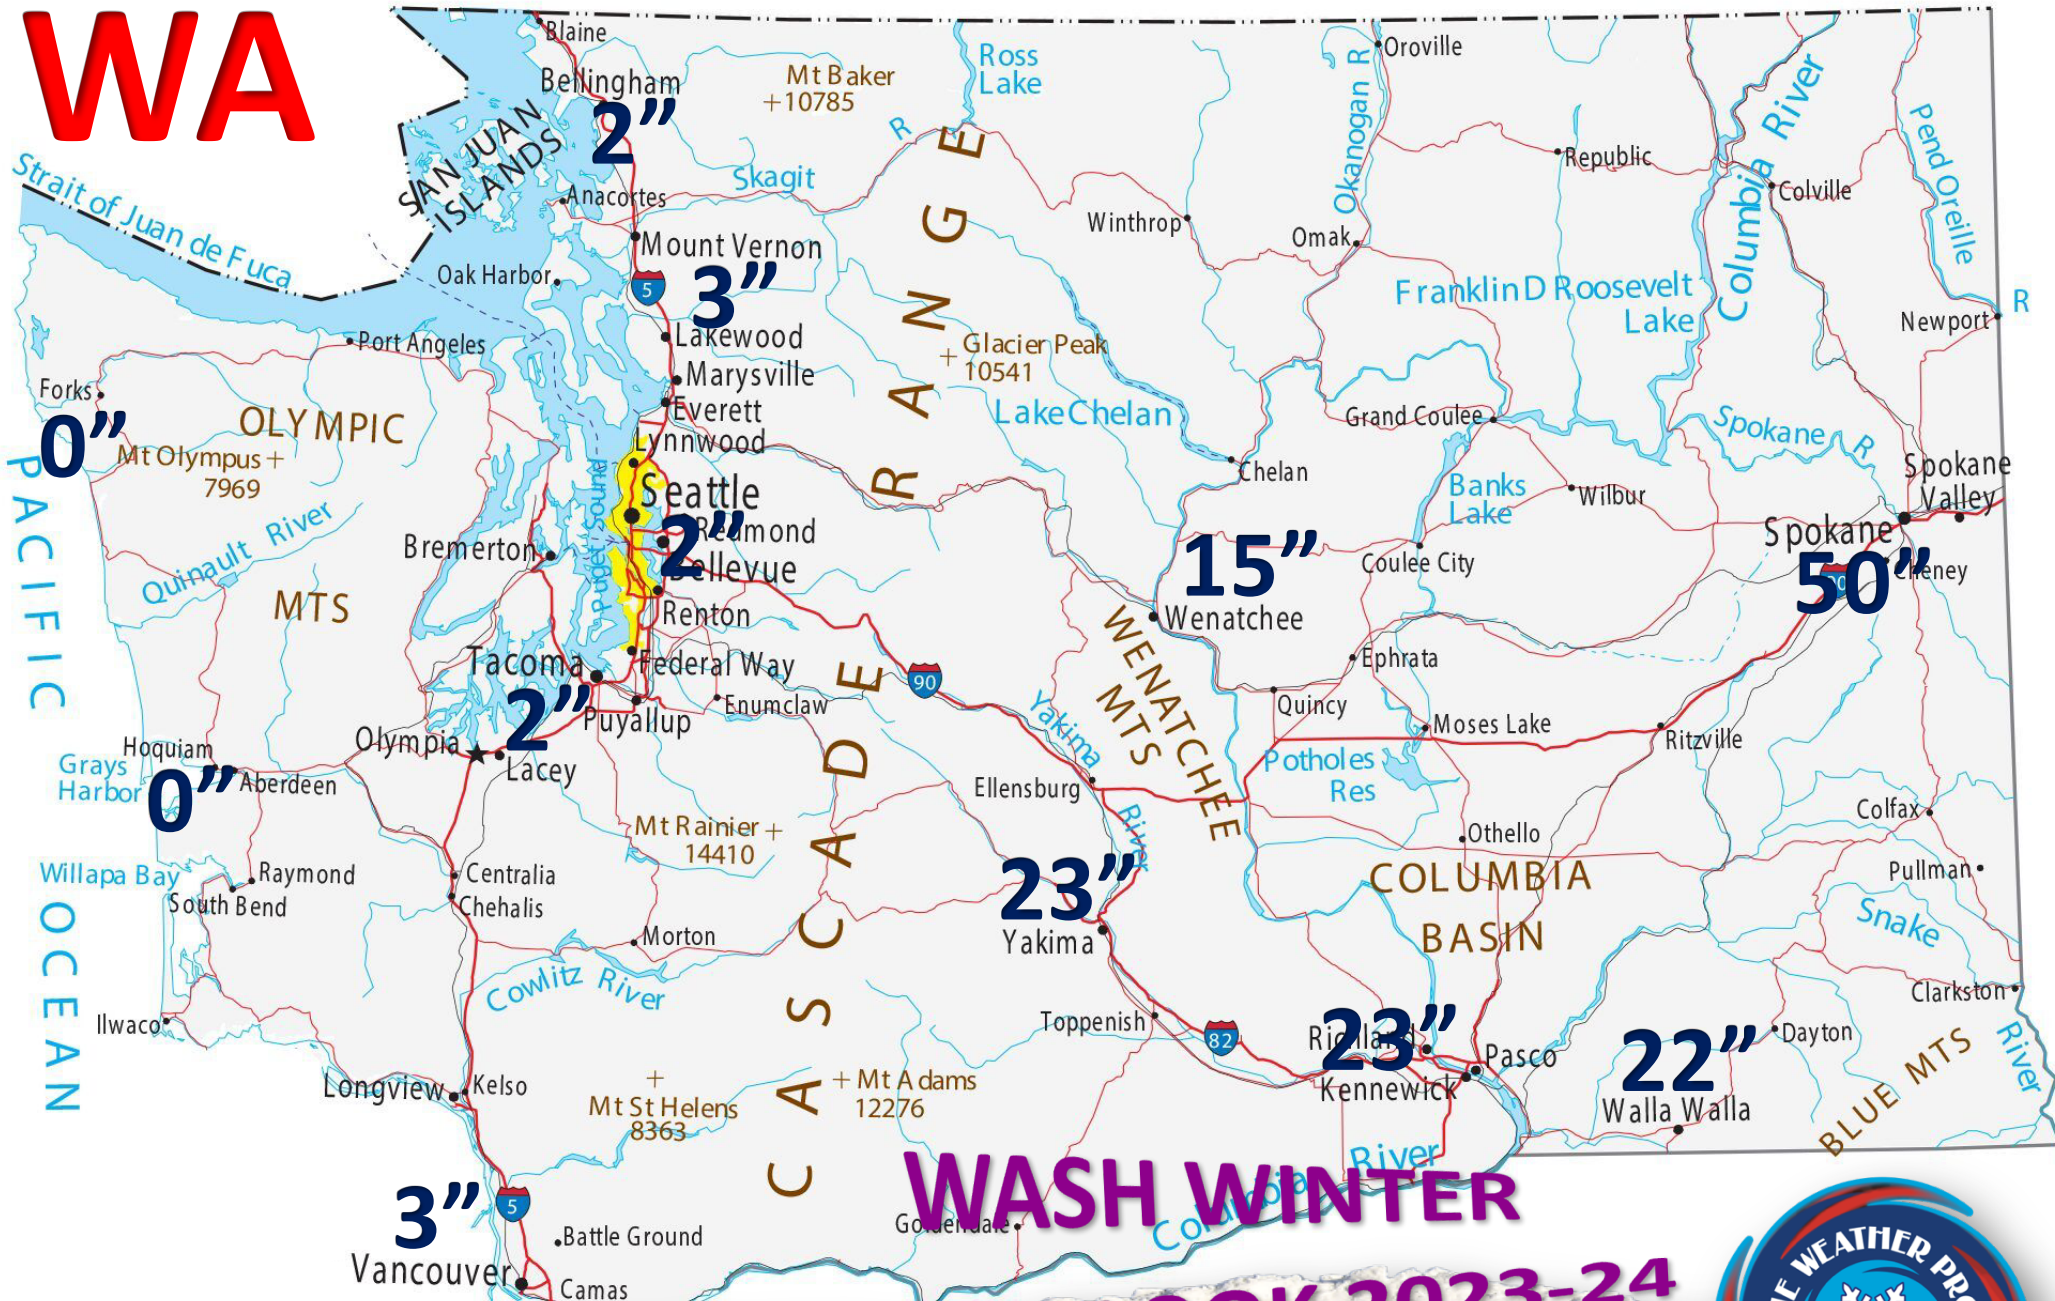

WA

WASH WINTER OUTLOOK 2023-24

Temps Above...Snow Below Average