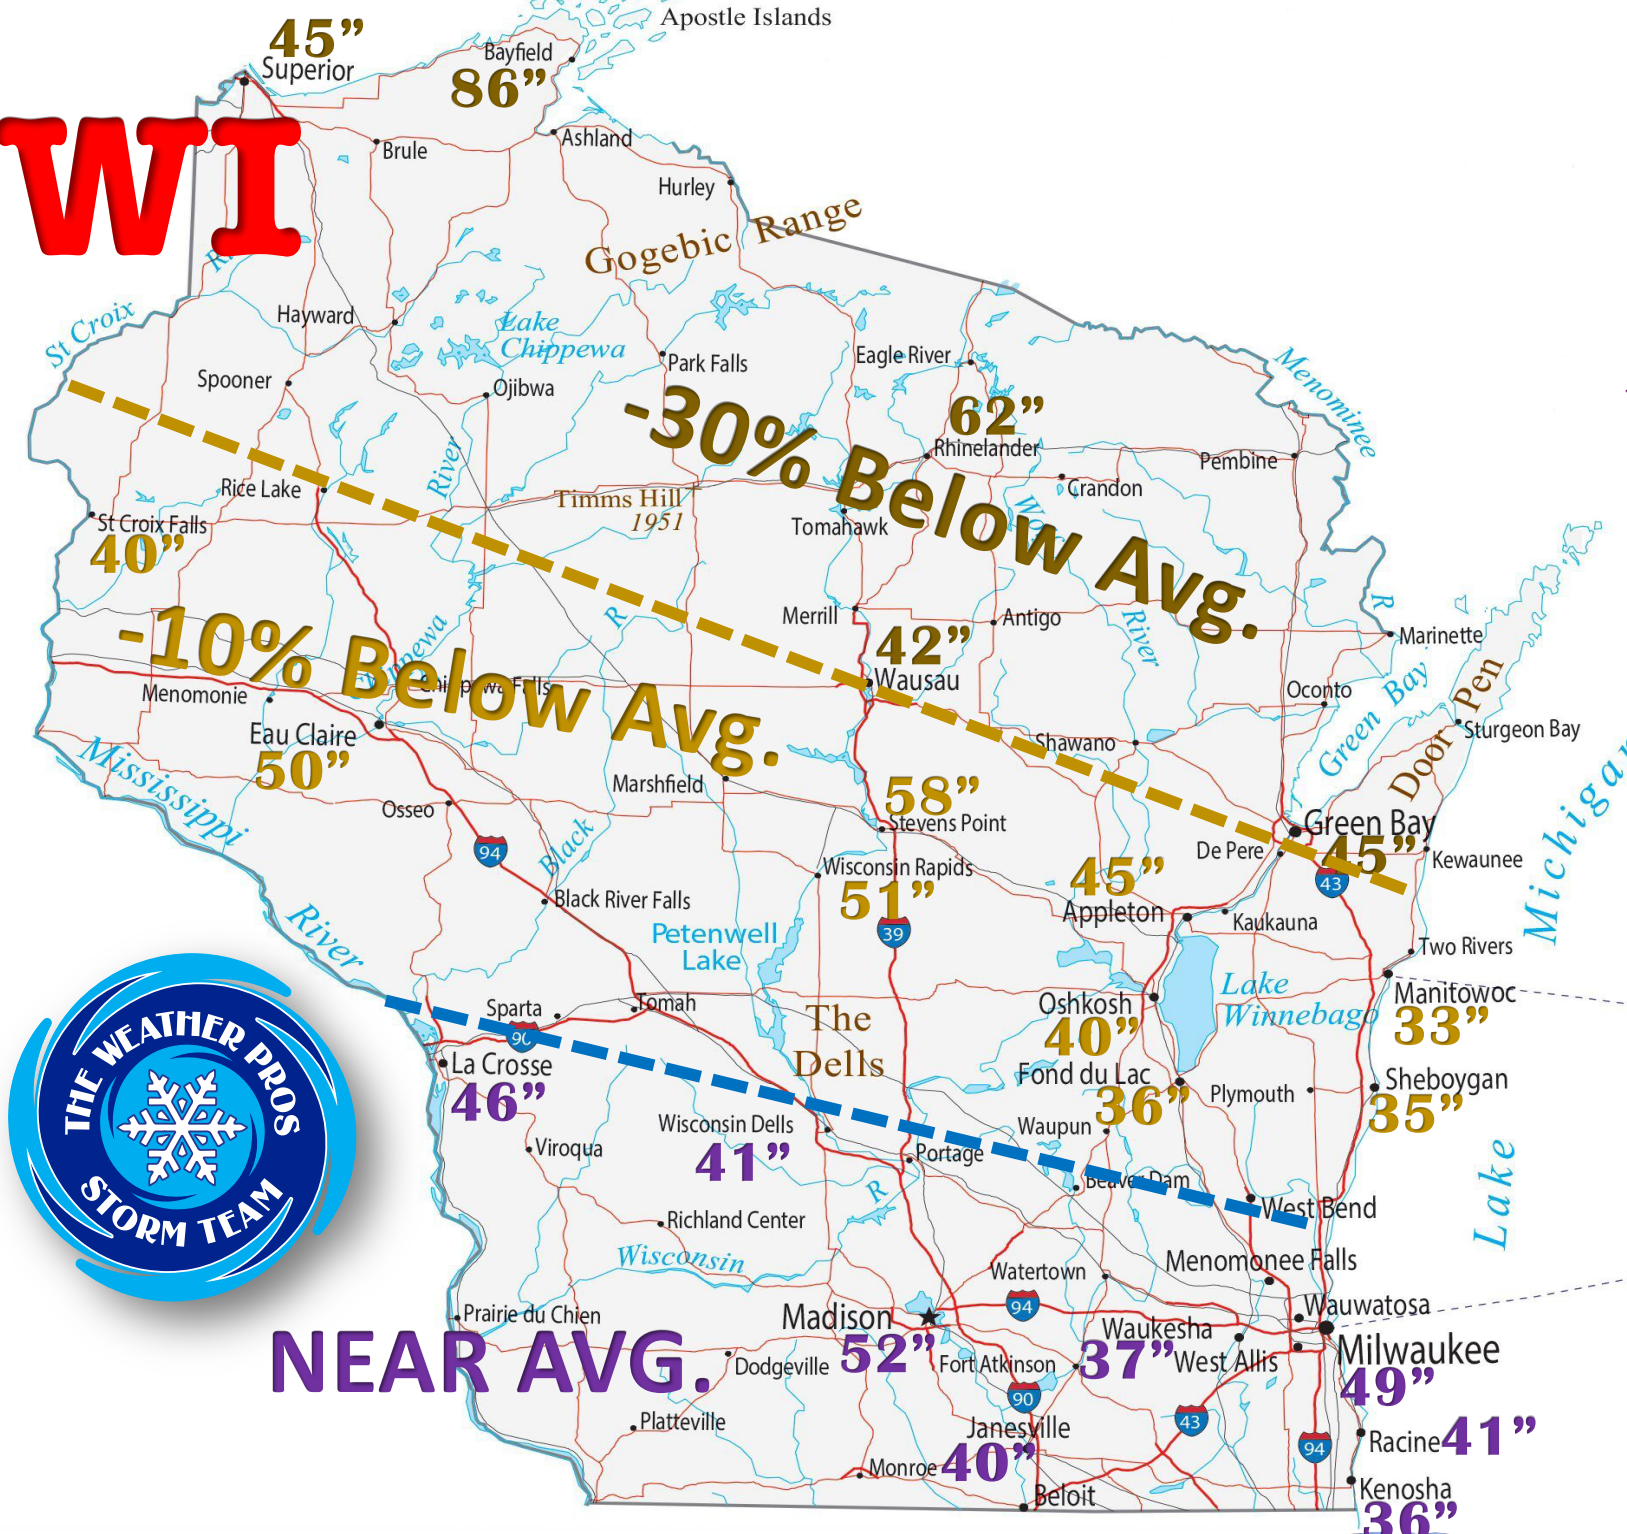

**Snowiest Month:  
February 2024**

**Coldest Month:  
January 2024**

**Salt Usage:  
Below Average  
Entire State**

**WI**

**NEAR AVG.**

*Wisconsin Winter Outlook 2023-24*