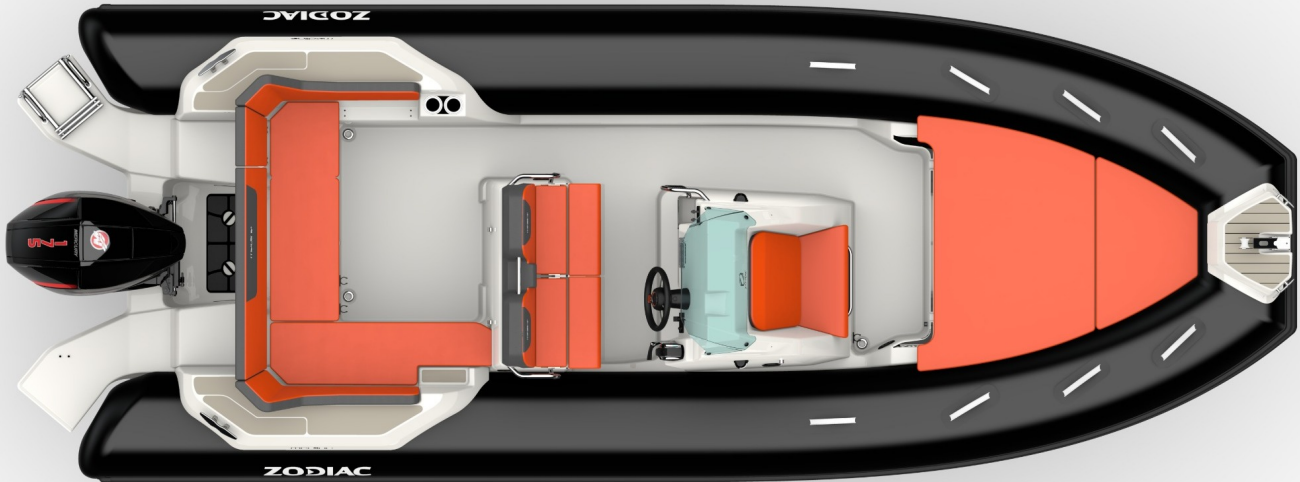

NEW

Only one program : Pleasure ! It has been created for your wishes of escape, the Medline 6.8 is THE perfect boat to share precious moments with your family and friends. Designed to enjoy friendly days at sea, full of emotions. It will delight anyone with its exclusive comfort and its onboard security. Icing on the cake : its iconic hull provides a high stability even on a rough sea.

TECHNICAL FEATURES

OVERALL LENGTH (m-ft)	6.88m-21'8"	SHAFT	XL
INSIDE LENGTH (m-ft)	6.34m-20'8"	MAXIMUM ALLOWED POWER (HP)	250
OVERALL BEAM (m-ft)	2.54m-8'4"	MAX. ALLOWED ENGINE WEIGHT (Kg-Lbs)	300-661,3
INSIDE BEAM (m-ft)	1.39m-4'7"	HULL LENGTH (m - ft)	6m-19'8"
TUBE DIAMETER (m-ft)	0,57-1'11"	HULL WIDTH (m - ft)	1.8m-5'11"
WEIGHT (Kg-Lbs)	950-2094	HULL HEIGHT (m - ft)	2.04m-6'8"
NUMBER OF PASSENGERS (CAT. C)	14	DEADRISE	24th
MAXIMUM PAYLOAD (CAT. C) (Kg-Lbs)	1910-4211	TANK (L - Gal)	200-52,8
NUMBER OF WATERTIGHT COMPARTMENTS	5		

STANDARD EQUIPMENT

HULL & DECK: 4 cleats, 5 lockers, Bow locker, Integrated fuel tank 200L, Modern consol with front integrated seat, Platforms x2, Self bailing cockpit, Ski and wake locker, Tilting bolster, Windshield, Wings.

COMFORT: 2 USB plugs, Aft platforms (easy access), Boarding ladder with handle, Bow Sunbathing Medline 6.8 (1.37m width, 1.41m length).

Cupholders, Hydraulic steering, Rear U-lounge (2 benches - folders), Smartphone storage.