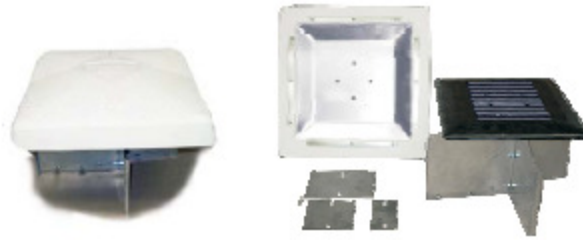

Little League Approved

**MAGBASE**  
**BASEBALL BASE**

\*Trademark pending

Little League Approved

Reduce the risk of injury!

*Originally designed and patented as the Megg-Net Super Base by Riley Manufacturing (Riley-Megg's Industries.)*

*All other Magnetic Bases are just copies!*

**MAGBASE** bases, when installed with the magnetic anchors, are designed to disengage on impact from an improper or fast slide, thus preventing severe injury in most cases.

The Megg-Net Super Base system with or without the magnetic fixtures is easily installed. Simply dig hole, set fixture and backfill. No concrete necessary.

**IMPORTANT NOTE:** Baseball and softball are contact sports and injury can result from incorrect slides into any type of base.