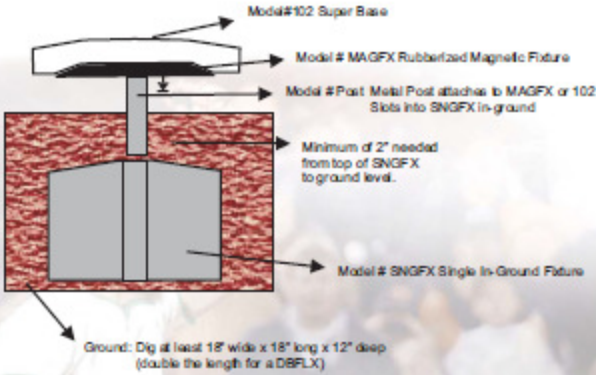

Little League Approved

**MAGBASE**  
**BASEBALL BASE**

\*Trademark pending

Little League Approved

Reduce the risk of injury!

*Originally designed and patented as the Megg-Net Super Base by Riley Manufacturing (Riley-Megg's Industries.)*

*All other Magnetic Bases are just copies!*

**MAGBASE** bases, when installed with the magnetic anchors, are designed to disengage on impact from an improper or fast slide, thus preventing severe injury in most cases.

The Megg-Net Super Base system with or without the magnetic fixtures is easily installed. Simply dig hole, set fixture and backfill. No concrete necessary.

**IMPORTANT NOTE:** Baseball and softball are contact sports and injury can result from incorrect slides into any type of base.