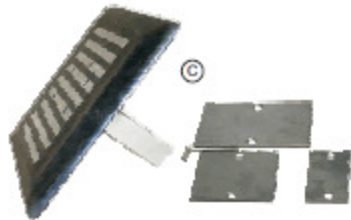

INDIVIDUAL COMPONENTS

INDIVIDUAL COMPONENTS OF MEGG-NET MAGBASE BASEBALL SYSTEM

- Ⓐ Rubber Moulded Super Base (Single Base)..... 102
- Ⓑ Double Safebase.....201
- Ⓒ Magnetic Fixture with Shear plates.....MAGFX
- Ⓓ Single In-Ground Fixture.....SNGFX
- Ⓔ Double In-Ground Fixture.....DBLFX
- Ⓕ Plugs (to cover hole of in ground fixture).....PLUG
- Ⓖ Cleaning Tool (for removing dirt form).....CLTL
- Ⓗ Removable Home Plate (only).....RHP
- Ⓘ Removable Home Plate with SNGFX.....RHPA
- Ⓢ Removable Pitchers Plate.....RPP
  (Shown with DBLFX for illustration purposes. Does not come with the DBLFX.)
- Ⓣ Spiked Home Plate.....HP
- Ⓚ Spiked Pitchers Plate.....PP

Ⓐ

Ⓑ

Ⓒ

Ⓓ

Ⓔ

Ⓕ

Ⓖ

Ⓗ

Ⓘ

Ⓢ

Ⓣ

Ⓚ