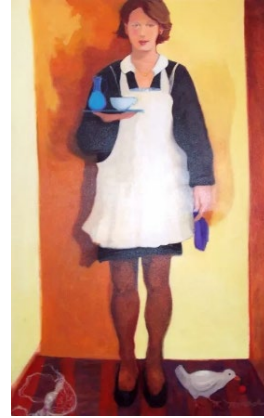

## **To purchase Alice Murdoch's Paintings**

Text or call: Corina Belle-Isle, 617-894-4673

**Alice Murdoch**  
*Widow*, 2020  
Oil on Canvas  
40 in. x 60 in.

\$3500

**Alice Murdoch**  
*Siesta*, 2015  
Oil on Canvas  
12 in. x 16 in.

\$1500

**Alice Murdoch**  
*Purple Dress*, 2011  
Oil on Canvas  
40 in. x 50 in.

\$1800

**Alice Murdoch**  
*Born Again*, 2019  
Oil on Canvas  
36 in. x 36 in.

\$1500

**Alice Murdoch**  
*Robert*, 1993  
Oil on Canvas  
32 in. x 40 in.

\$2500

**Alice Murdoch**  
*Seymour*, 1996  
Oil on Canvas  
31 in. x 37 in.

\$2200

**Alice Murdoch**  
*Untitled*,  
Oil on Canvas  
30 in. x 40 in.

\$1800

**Alice Murdoch**  
*Be Our Guest*, 1990  
Oil on Canvas  
44 in. x 52 in.

\$3500

**Alice Murdoch**  
*Paige*, 2000  
Oil on Canvas  
34 in. x 54 in.

\$1800

**Alice Murdoch**  
*Bird Watcher with  
Hornbill*, 2001  
Oil on Canvas  
30 in. x 36 in.

\$1200

**Alice Murdoch**  
*Edith*, 1995  
Oil on Canvas  
30 in. x 40 in.