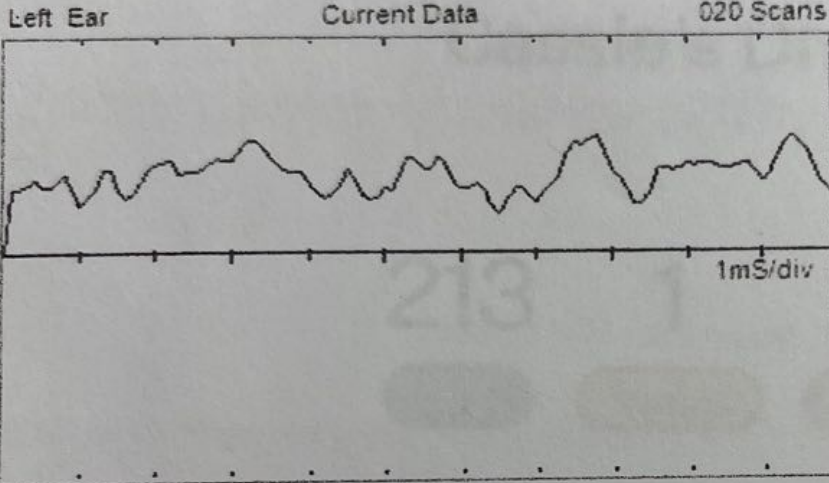

**UFI**

Swanton Veterinary Services  
Sherri Swanton DVM

Blue Merle Female

11-07-2021

17:32

We detected 1 notations

( 1 "Scan" = 100 BAER Data Collection Passes)

WF Cassiopeia