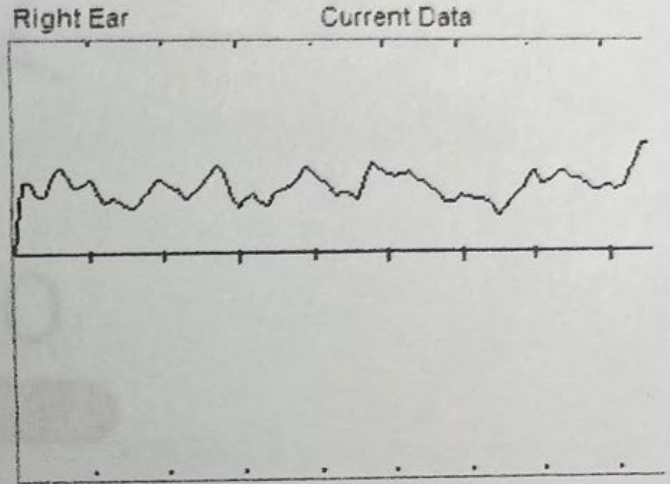

**UFI**

Swanton Veterinary Services  
Sherri Swanton DVM

Blue Merle Female

11-07-2021

17:32

We detected 1 notations

( 1 "Scan" = 100 BAER Data Collection Passes)

WF Cassiopeia