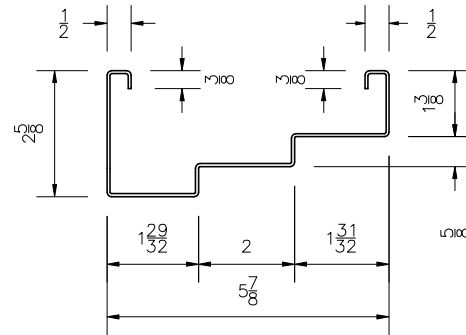

AS-DR

DW-DR

DR-MULLION

AS-SR

DW-SR

SR-MULLION

AS-CO

DW-CO

AS-DE

DW-DE

DATE	REVISION	BY

602 S. 65TH AVE.
 PHOENIX, AZ 85043
 PHONE: (602) 641-7200
 FAX: (623) 936-1325
 WWW.DAYBAR-XPRESS.COM

CUSTOMER:		
REFERENCE:		
DRAWING #:	SCALE:	
DRAWN BY:	DATE:	SHEET: