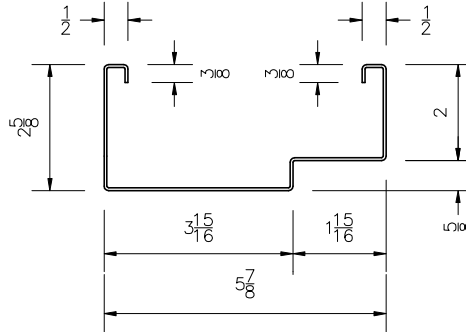

AS-DR

DW-DR

DR-MULLION

AS-SR

DW-SR

SR-MULLION

AS-CO

DW-CO

AS-DE

DW-DE

DATE	REVISION	BY

602 S. 65TH AVE.
 PHOENIX, AZ 85043
 PHONE: (602) 641-7200
 FAX: (623) 936-1325
 WWW.DAYBAR-XPRESS.COM

CUSTOMER:		
REFERENCE:		
DRAWING #:	SCALE:	
DRAWN BY:	DATE:	SHEET: