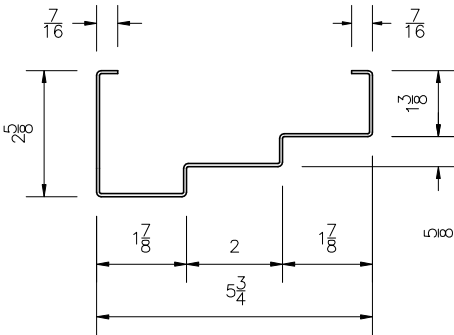

AS-DR

DW-DR

DR-MULLION

AS-SR

DW-SR

SR-MULLION

AS-CO

DW-CO

AS-DE

DW-DE

DATE	REVISION	BY

602 S. 65TH AVE.
 PHOENIX, AZ 85043
 PHONE: (602) 641-7200
 FAX: (623) 936-1325
 WWW.DAYBAR-XPRESS.COM

CUSTOMER:		
REFERENCE:		
DRAWING #:	SCALE:	
DRAWN BY:	DATE:	SHEET: