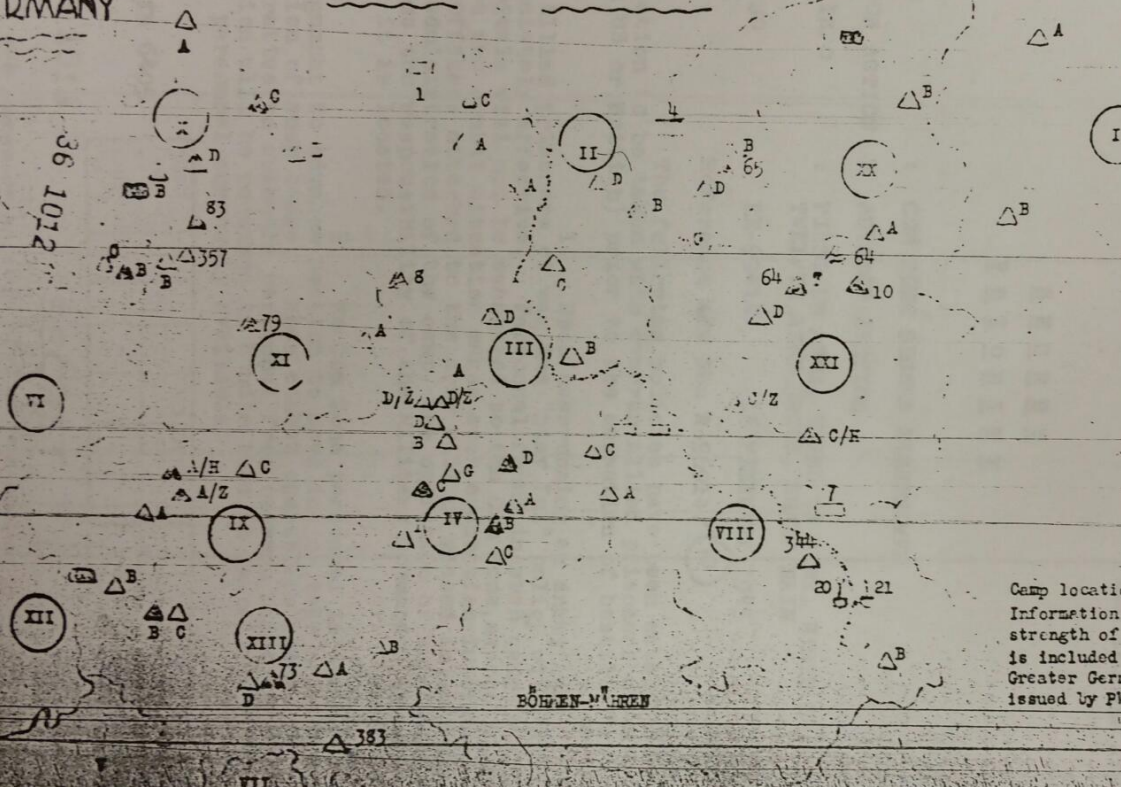

EASTERN GERMANY

BALTIC SEA

36 1012

LEGEND

- Stalag
- Stalag Luft
- RAB
- Dulag

Camp locations hereon are only approximate. Information concerning exact locations and strength of various camps by nationalities is included in strength of PW Camps in Greater Germany, dated 1 February 1945, issued by PWX, G-1 Div.

SCALE

1 : 4,000,000