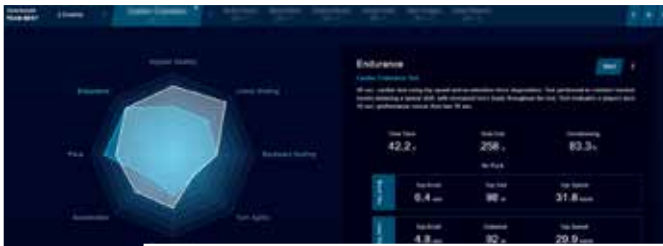

Sioux Fall Stampede vs Dubuque Fighting Saints

Drive Hockey was at one the USHL premier annual tournament events to provide player tracking and analytics during highlight games between Sioux Falls and Dubuque. Players were tracked during pre-game skates and two marquee games in Dallas, TX.