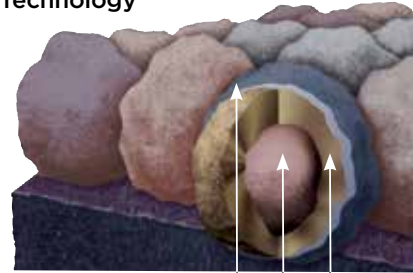

StreakFighter®

Algae Resistance

The ultimate in stain protection.

Those streaks you see on other roofs in your neighborhood? That's algae, and it's a common eyesore on roofing throughout North America. CertainTeed's **StreakFighter** technology uses the power of science to repel algae before it can take hold and spread. **StreakFighter's** granular blend includes naturally algae-resistant copper, helping your roof maintain its curb appeal and look beautiful for years to come.

Granule with **StreakFighter** Technology

Ceramic coating
Mineral core
Copper layer
Diagram for illustrative purposes only.

CertaSeal®

Uplift Protection

CertaSeal® is a fast-activating modified asphalt sealant with a 20-year record of proven performance. Designed to seal shingles together upon installation, it protects roofs from wind uplift and shingle blow-off so that homes stay safe and dry. It's also engineered to remain flexible after installation, unlike harder sealants that can dry out and crack over time.