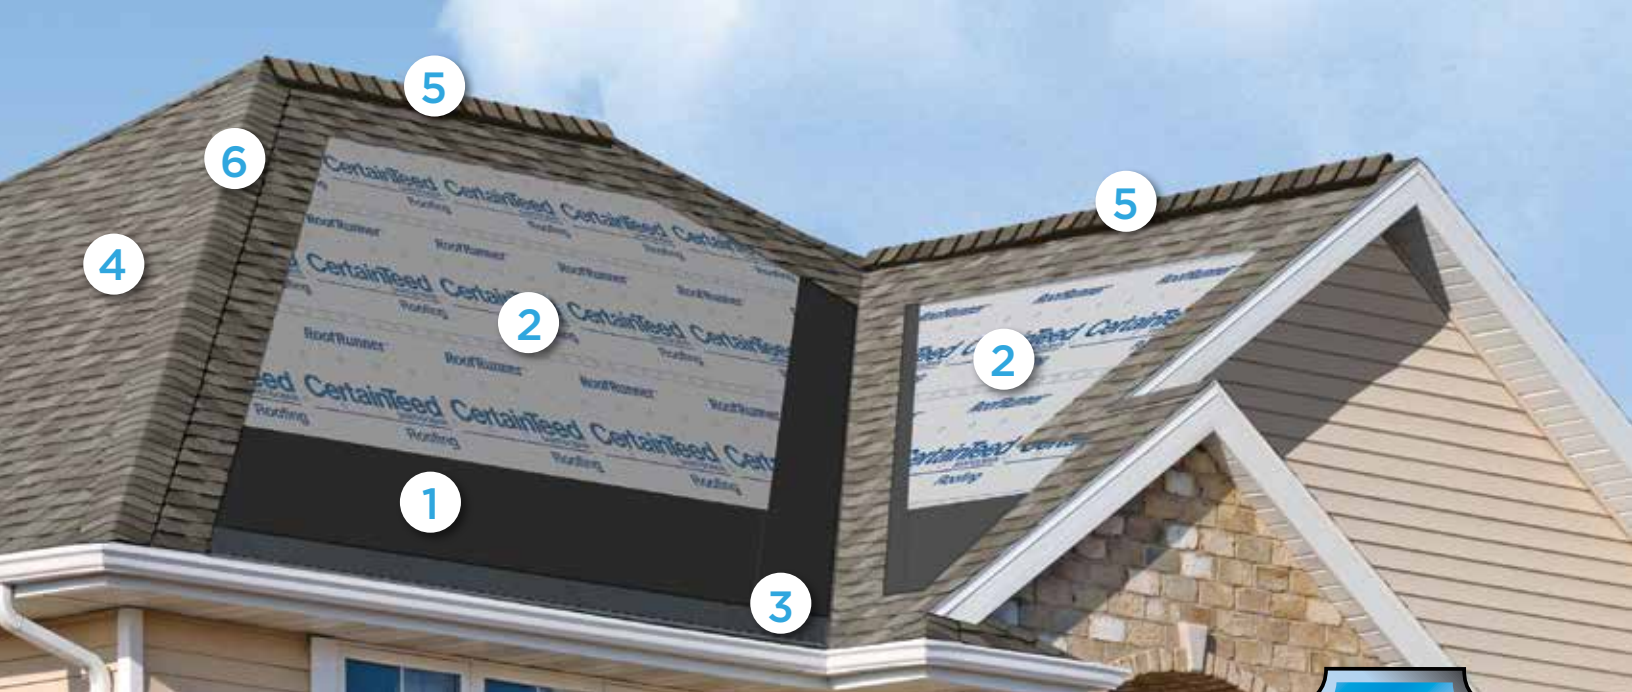

The ColorView® Visualizer: Design your Dream Home with the Click of a Mouse

CertainTeed created the ColorView tool to help homeowners bring their creative vision to reality.

Just look through a photo library of homes to choose one that looks most like your own. Then click on the roof to easily switch designs and see what CertainTeed product looks best. You can choose from hundreds of different roofing design and color combinations, and even add roof accents in different colors. All before anyone raises a hammer.

Want to visualize different roofing styles on your own home? You can upload photos to ColorView and have them digitally masked by one of our design professionals, or use DIY mode to upload and mask your own photos.

Plus, you can print or share your ColorView photos with family and friends to get their feedback. Visit colorview.certainteed.com and get started.

Add a Little Accent to Your Roof

The visually impactful choice for capping the hips and ridges of your roof, CertainTeed's Cedar Crest® accessory shingles will complement or match any shingle in the Landmark Series. For a low-profile hip and ridge look, CertainTeed also offers Shadow Ridge® accessory shingles. Also available in **ClimateFlex** version.

Color Companion Products for Flat Roof Areas

With CertainTeed Flintlastic® SA, you can coordinate flat roof areas like carports, canopies and porches with your main roof. Flintlastic SA is a self-adhering low slope roofing product available in ten colors that complement some of the most popular CertainTeed shingles.