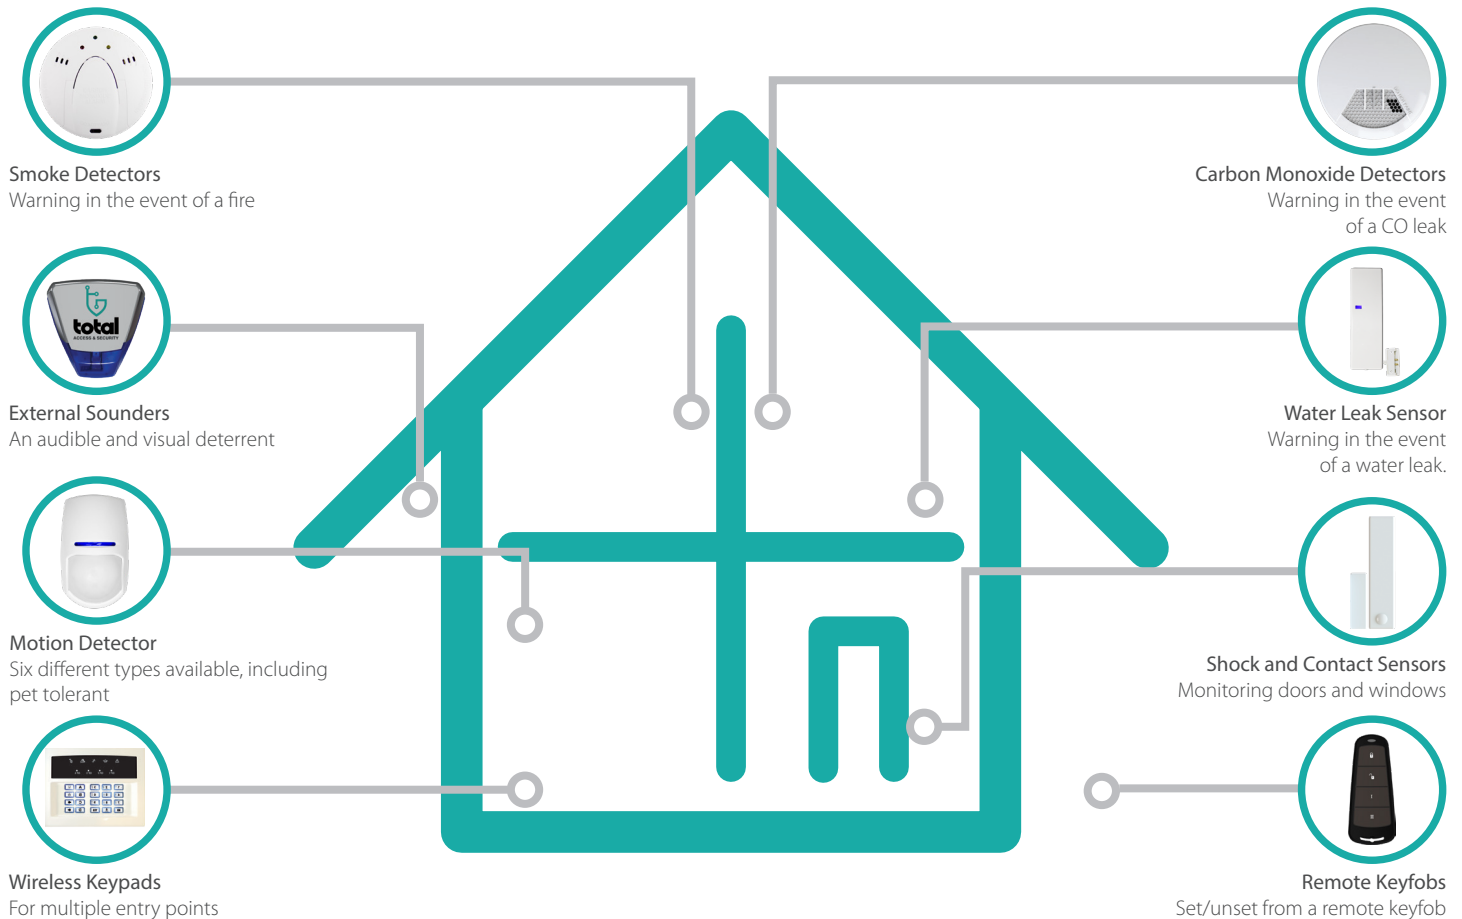

Wireless Peripherals Available for Your Home

Contact us today to find out more about
securing your home & your family

total
ACCESS & SECURITY

Tel: 01954 583512 Mobile: 07507774164

aaron@totalaccessandsecurity.co.uk

www.totalaccessandsecurity.co.uk

4 Field View, Bar Hill, Cambridge, CB23 8SX