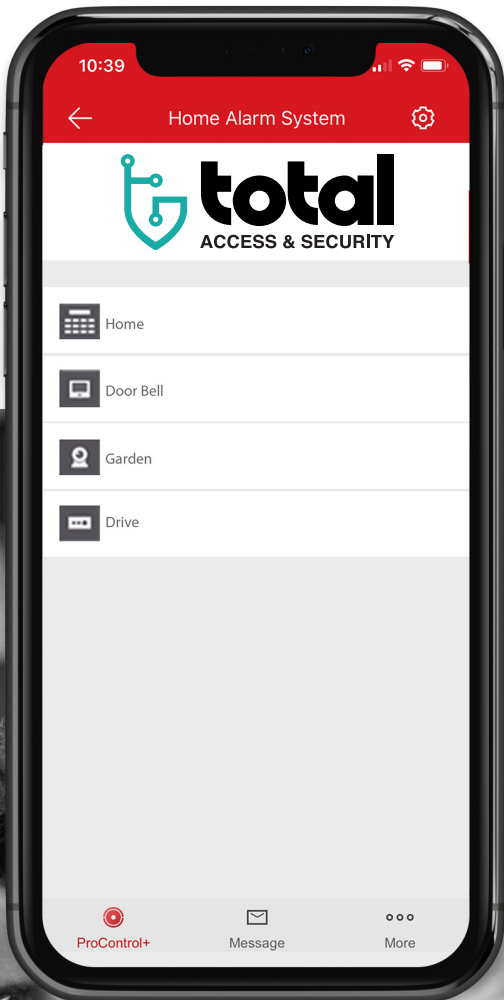

Professional Security, ProControl+

total

ACCESS & SECURITY

Tel: 01954 583512 Mobile: 07507774164

aaron@totalaccessandsecurity.co.uk

www.totalaccessandsecurity.co.uk

4 Field View, Bar Hill, Cambridge, CB23 8SX