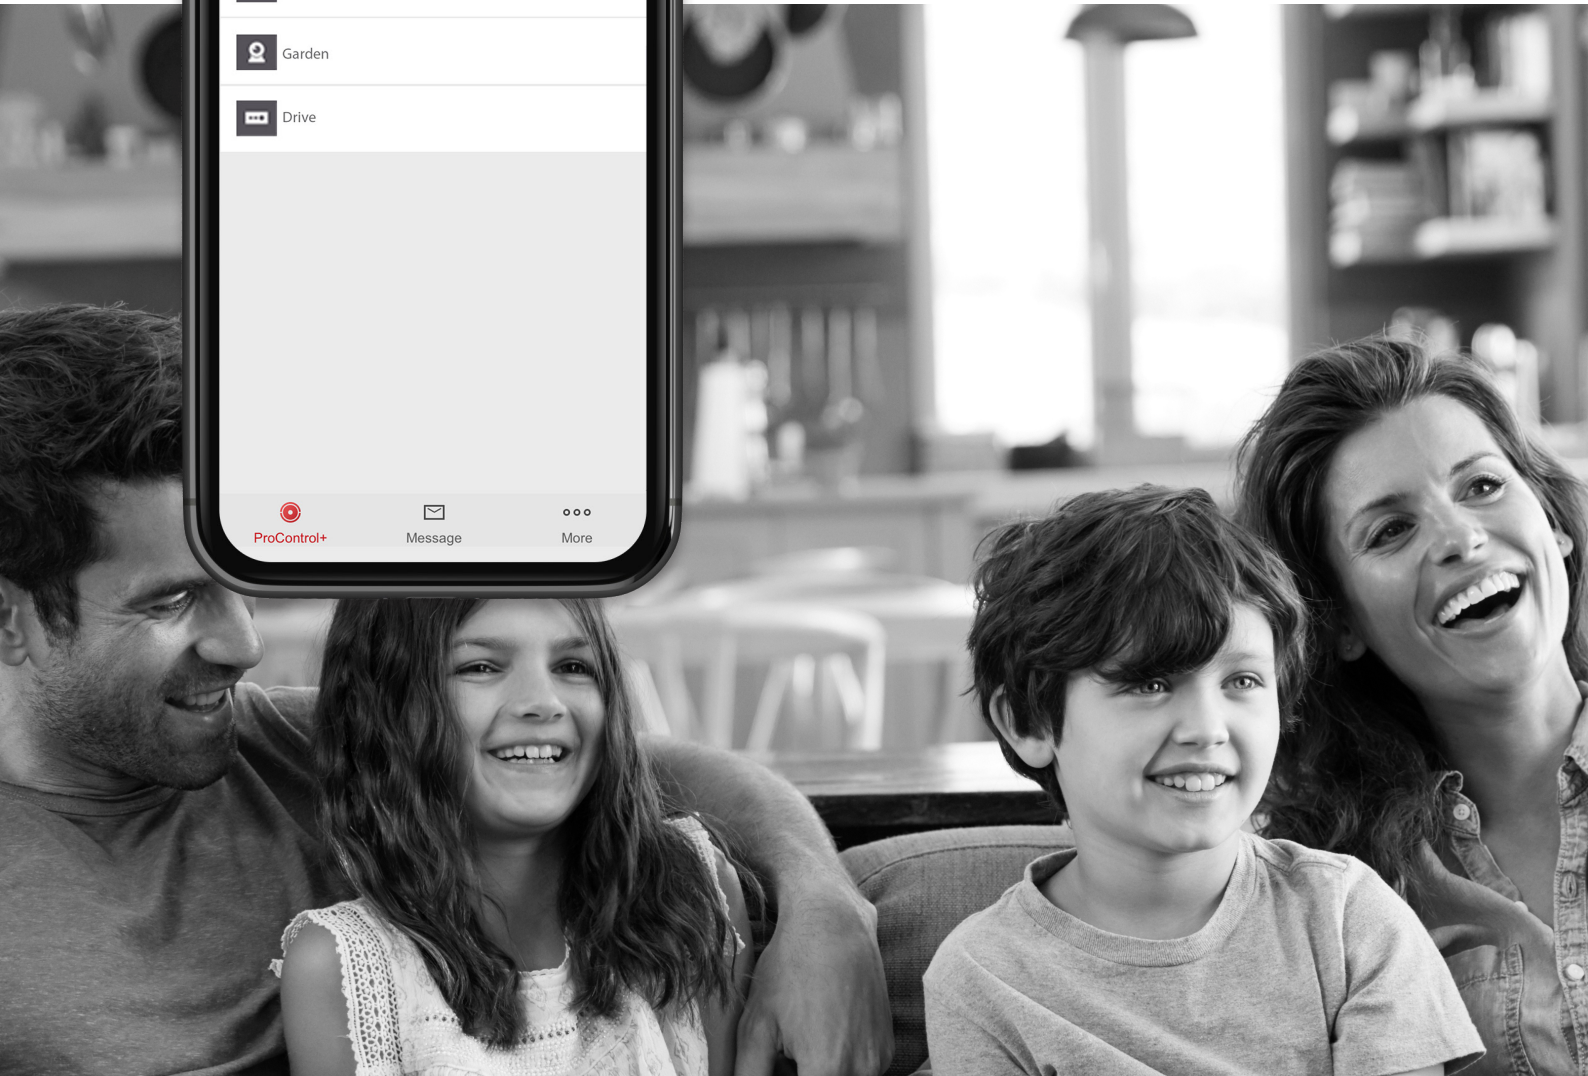

ProControl+

ProControl+ is the ultimate smart device application for total peace of mind over your property from the palm of your hand. Using as a standalone system, or by integrating with Enforcer and Euro control panels, the Pyronix HD Wi-Fi camera range and any Hikvision video device, you can control security, video or both, via one application from anywhere.

Split-screen viewing

With a single touch, the screen view can be changed from observing 1 camera stream to 4, 9, 12 or 16 simultaneously. This allows you to monitor the whole property or zoom in for a closer look.