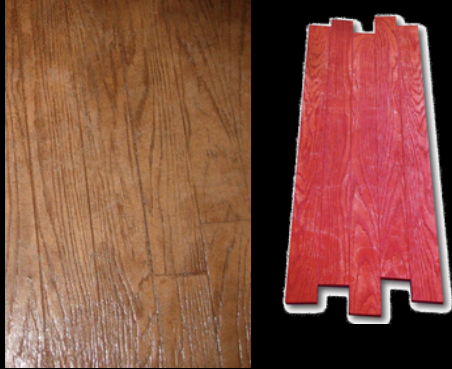

## WOOD PLANK PATTERNS

**16" RUSTIC BARNWOOD**  
DC PRODUCTS

**12" RECLAIMED TIMBER PLANK**  
PROLINE

**RANDOM BOARDWALK**  
PROLINE

**16" RECLAIMED TIMBER PLANK**  
PROLINE

**3.5" HARDWOOD FLOOR RUNNING BOND**  
MATCRETE

**PACIFIC BOARDWALK**  
MATCRETE