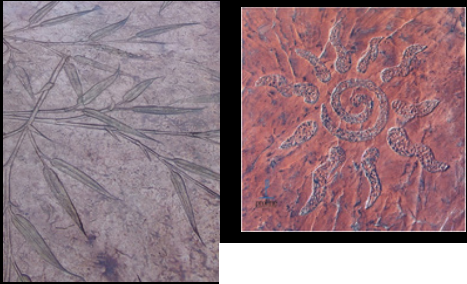

FLAMING SUN
PROLINE

STENCIL COMPASS
PROLINE

ACCENTS
PROLINE/MATCRETE