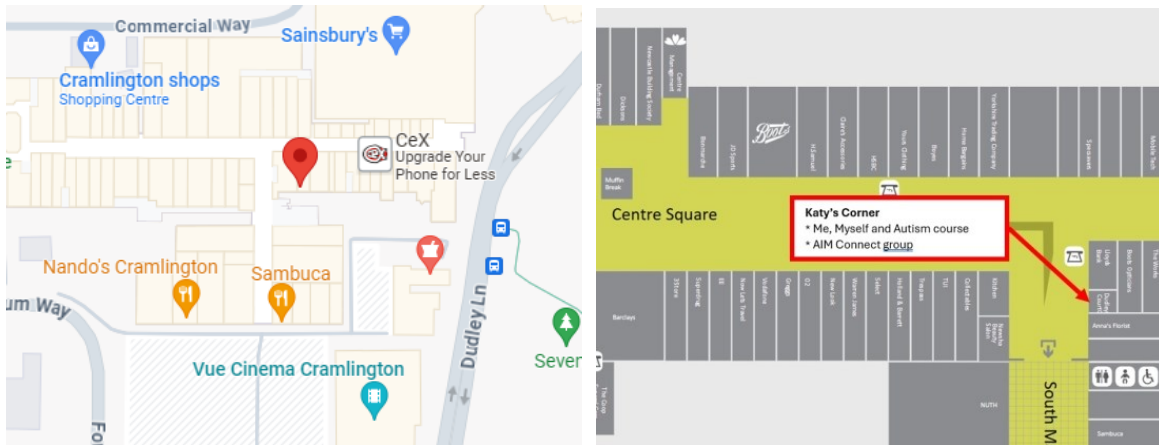

Visiting AIM at Katy's Corner

Address: Suite 12 Dudley Court, 2nd Floor Manor Walks South, Dudley Lane, Cramlington, NE23 6QW

Dudley Court Office Suites entrance is located to the right side of Lloyds Bank, next to the cash points.

Stairwell

Corridor

Autism In Mind are commissioned by NHS North East and North Cumbria ICB to provide psychoeducation and preventative support to autistic adults.

Katy's Corner Room

Free Parking

South Mall Car Park (Vue Cinema)

Postcode: NE23 6UL

By Taxi

Manor Walks has a taxi drop off and pick up point located in the East Car Park, adjacent to Sainsbury's, or at the West Car Park, outside Asda.

By Bus

There are a number of bus routes throughout Crumlington, for detailed timetables and up to date information please visit Arriva or Go North East. For impartial travel advice contact Traveline on 08712 002233.