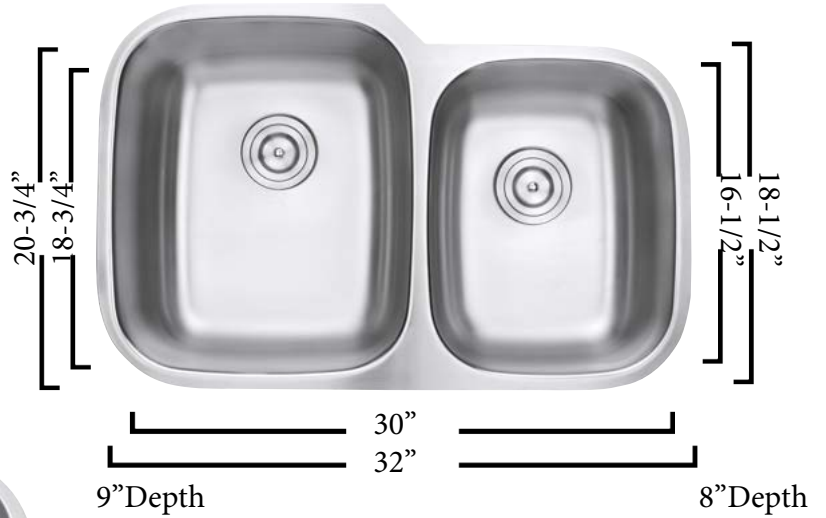

Large Single

SNKFAB3118

- Standard Large Single Bowl
- Available in 18 gauge
- 304 Stainless Steel
- Accessories Available (not included in price)

50/50

SNKFAB5050

- Double Equal Bowl (50/50)
- Available in 18 gauge
- 304 Stainless Steel
- Accessories Available (not included in price)

60/40

SNKFAB6040

- Asymmetrical Double Bowl (60/40)
- Available in 18 gauge
- 304 Stainless Steel
- Accessories Available (not included in price)

40/60

PL-VS4060

- Asymmetrical Double Bowl (40/60)
- Available in 18 gauge
- 304 Stainless Steel
- Accessories Available (not included in price)

Large Single Modern

SNKCR3118

- Large Single Bowl
- Available in 16 Gauge Only
- 304 Stainless Steel
- Accessories Available (not included in price)

50/50 Modern

SNKCR5050

- Double Equal Bowl Corner Radius
- Available in 16 Gauge Only
- 304 Stainless Steel
- Accessories Available

Medium Single Modern
SNKCR2318

- Smaller Single Bowl Corner Radius
- Available in 16 Gauge Only
- 304 Stainless Steel
- Accessories Available

Bar Sink Modern
SNKCR2015

- Smallest Single Bowl Corner Radius
- Available in 16 Gauge Only
- 304 Stainless Steel
- Accessories Available