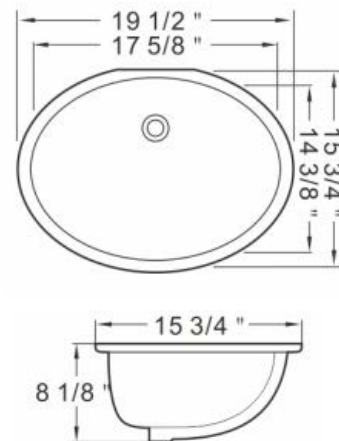

FAB1714

Available in White or Biscuit