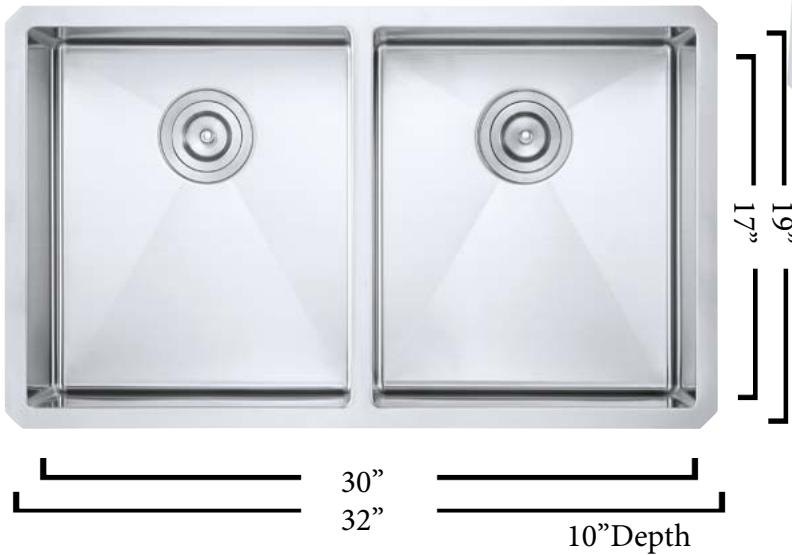

Bar Sink

SNKFAB1815

- Single Bowl Bar Sink
- Available in 18 gauge
- 304 Stainless Steel
- Accessories Available (not included in price)

Medium Single

SNKFAB1218

- Smaller Single Bowl
- Available in 18 gauge
- 304 Stainless Steel
- Accessories Available (not included in price)

Large Single Modern

SNKCR3118

- Large Single Bowl
- Available in 16 Gauge Only
- 304 Stainless Steel
- Accessories Available (not included in price)

50/50 Modern

SNKCR5050

- Double Equal Bowl Corner Radius
- Available in 16 Gauge Only
- 304 Stainless Steel
- Accessories Available

Medium Single Modern
SNKCR2318

- Smaller Single Bowl Corner Radius
- Available in 16 Gauge Only
- 304 Stainless Steel
- Accessories Available

Bar Sink Modern
SNKCR2015

- Smallest Single Bowl Corner Radius
- Available in 16 Gauge Only
- 304 Stainless Steel
- Accessories Available