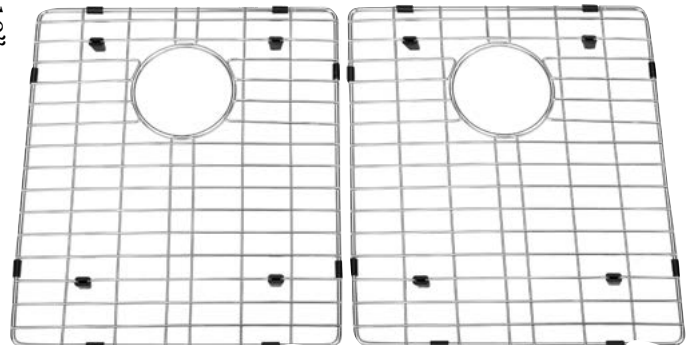

Bar Sink

SNKFAB1815

- Single Bowl Bar Sink
- Available in 18 gauge
- 304 Stainless Steel
- Accessories Available (not included in price)

Medium Single

SNKFAB1218

- Smaller Single Bowl
- Available in 18 gauge
- 304 Stainless Steel
- Accessories Available (not included in price)

Large Single Modern

SNKCR3118

- Large Single Bowl
- Available in 16 Gauge Only
- 304 Stainless Steel
- Accessories Available (not included in price)

50/50 Modern

SNKCR5050

- Double Equal Bowl Corner Radius
- Available in 16 Gauge Only
- 304 Stainless Steel
- Accessories Available

Medium Single Modern
SNKCR2318

- Smaller Single Bowl Corner Radius
- Available in 16 Gauge Only
- 304 Stainless Steel
- Accessories Available

Bar Sink Modern
SNKCR2015

- Smallest Single Bowl Corner Radius
- Available in 16 Gauge Only
- 304 Stainless Steel
- Accessories Available