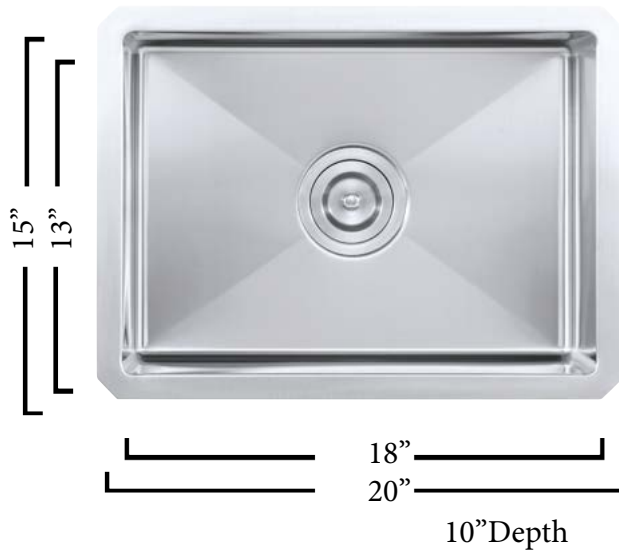

Bar Sink

SNKFAB1815

- Single Bowl Bar Sink
- Available in 18 gauge
- 304 Stainless Steel
- Accessories Available (not included in price)

Medium Single

SNKFAB1218

- Smaller Single Bowl
- Available in 18 gauge
- 304 Stainless Steel
- Accessories Available (not included in price)

Large Single Modern

SNKCR3118

- Large Single Bowl
- Available in 16 Gauge Only
- 304 Stainless Steel
- Accessories Available (not included in price)

50/50 Modern

SNKCR5050

- Double Equal Bowl Corner Radius
- Available in 16 Gauge Only
- 304 Stainless Steel
- Accessories Available

Medium Single Modern
SNKCR2318

- Smaller Single Bowl Corner Radius
- Available in 16 Gauge Only
- 304 Stainless Steel
- Accessories Available

Bar Sink Modern
SNKCR2015

- Smallest Single Bowl Corner Radius
- Available in 16 Gauge Only
- 304 Stainless Steel
- Accessories Available