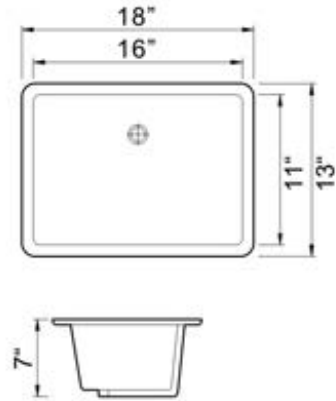

Rectangle Vanities

FAB1611

Available in White or Biscuit