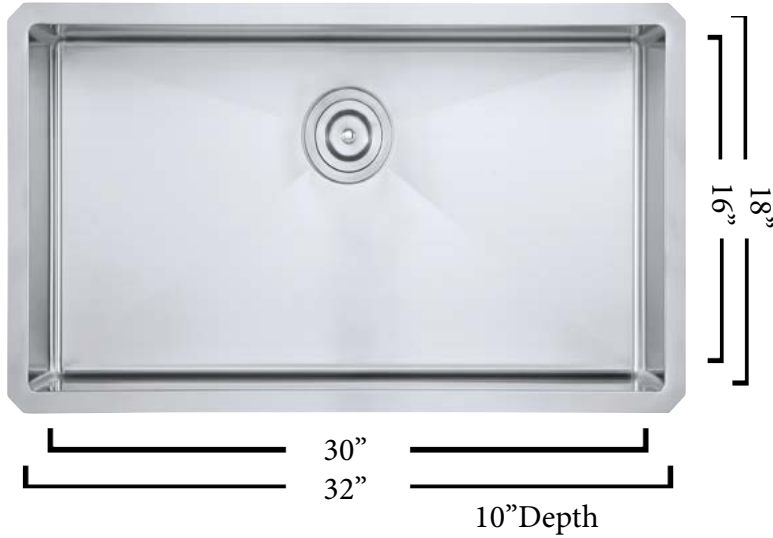

60/40

SNKFAB6040

- Asymmetrical Double Bowl (60/40)
- Available in 18 gauge
- 304 Stainless Steel
- Accessories Available (not included in price)

40/60

PL-VS4060

- Asymmetrical Double Bowl (40/60)
- Available in 18 gauge
- 304 Stainless Steel
- Accessories Available (not included in price)

Bar Sink

SNKFAB1815

- Single Bowl Bar Sink
- Available in 18 gauge
- 304 Stainless Steel
- Accessories Available (not included in price)

Medium Single

SNKFAB1218

- Smaller Single Bowl
- Available in 18 gauge
- 304 Stainless Steel
- Accessories Available (not included in price)

Large Single Modern

SNKCR3118

- Large Single Bowl
- Available in 16 Gauge Only
- 304 Stainless Steel
- Accessories Available (not included in price)

50/50 Modern

SNKCR5050

- Double Equal Bowl Corner Radius
- Available in 16 Gauge Only
- 304 Stainless Steel
- Accessories Available

Medium Single Modern
SNKCR2318

- Smaller Single Bowl Corner Radius
- Available in 16 Gauge Only
- 304 Stainless Steel
- Accessories Available

Bar Sink Modern
SNKCR2015

- Smallest Single Bowl Corner Radius
- Available in 16 Gauge Only
- 304 Stainless Steel
- Accessories Available