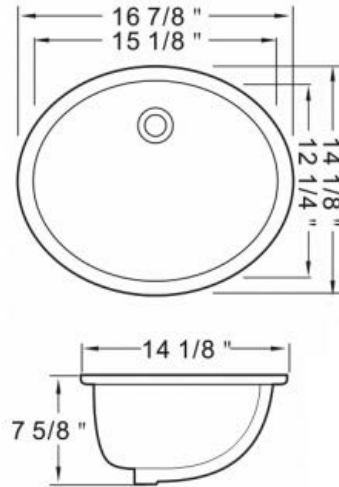

Oval Vanities

FAB1512

Available in White or Biscuit