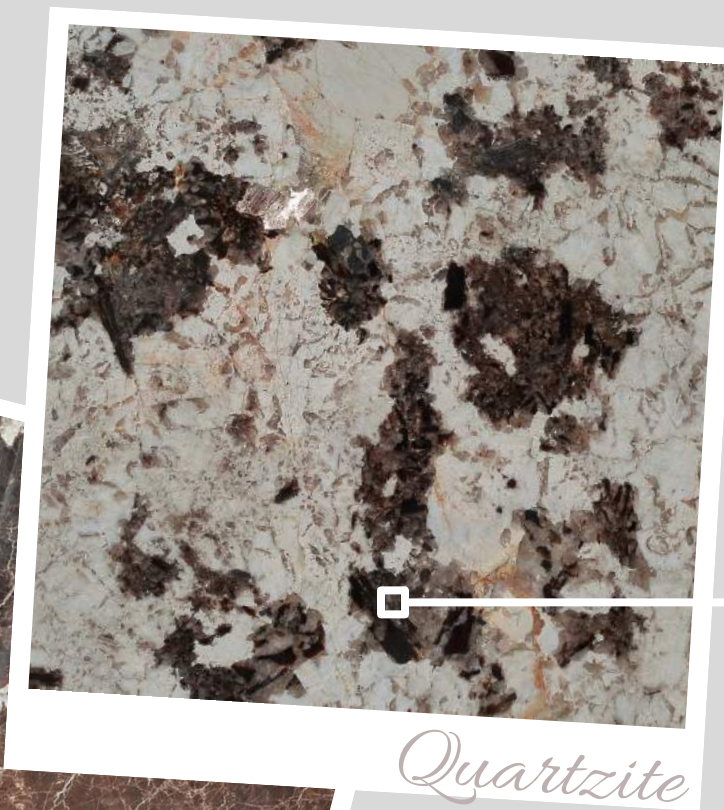

Marble

Quartzite

Granite

Have a Look

*on some of our
Collection*

Grigio Orobianco Marble

The underlying colour of this marble is dark or light grey with white and golden veins, this particular colour variation makes it unique and very elegant.

Black Forest

A deep grey, stormy marble with waves of white, grey, and beige, and occasional deposits of sparkling green quartz.

Blue Roma Marble

is a brazilian quartzite with a strong visual impact texture given by the strong veined structure. Blue Roma is the perfect natural stone for those looking for uniqueness in the research and selection of materials for their interior spaces.

Silver Travertine

More of a limestone than a marble, the Silver Travertine is a rich color blend of silver and grey shades with flowing layers of off white, cream and beige accents. It is an ideal material for a wide range of applications.

Peitra Grey

Peitra Grey is a light to dark grey marble with intense white veins

Volakas

Volakas presents a thick, unstructured veining pattern which can range from light sepia brown all the way to subtle hints of taupe grey lines on a soothing crisp white background.