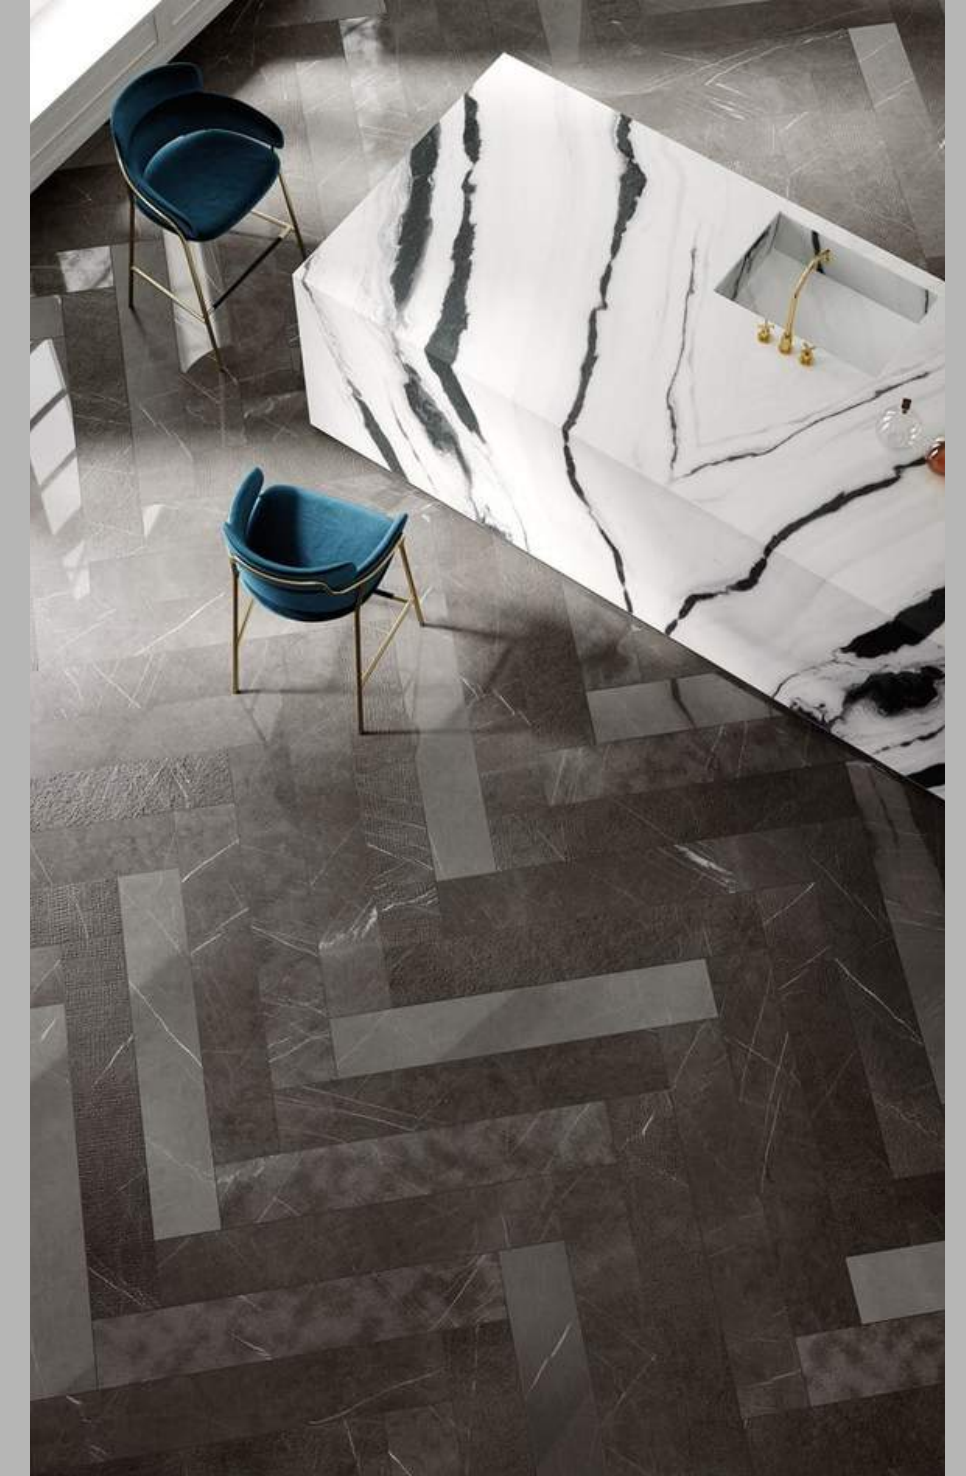

White Panda

Patagonia is a unique quartzite with patches and patterns in browns, cream, black and grey.