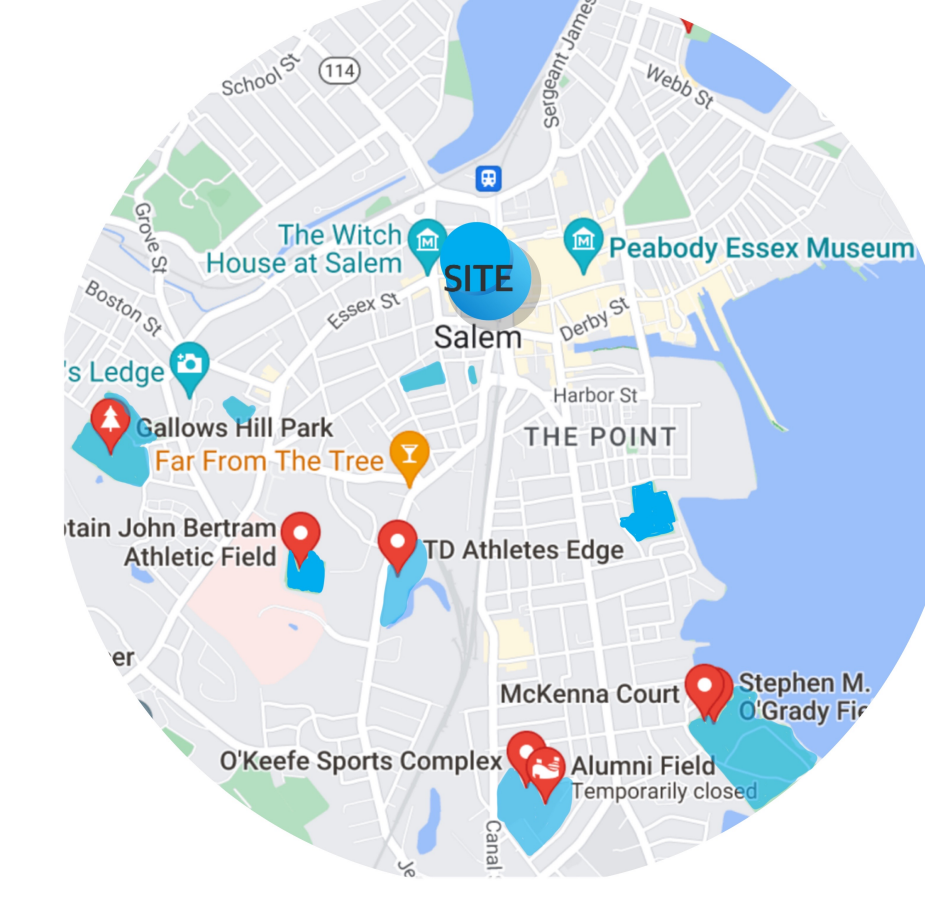

ATHLETIC FIELDS