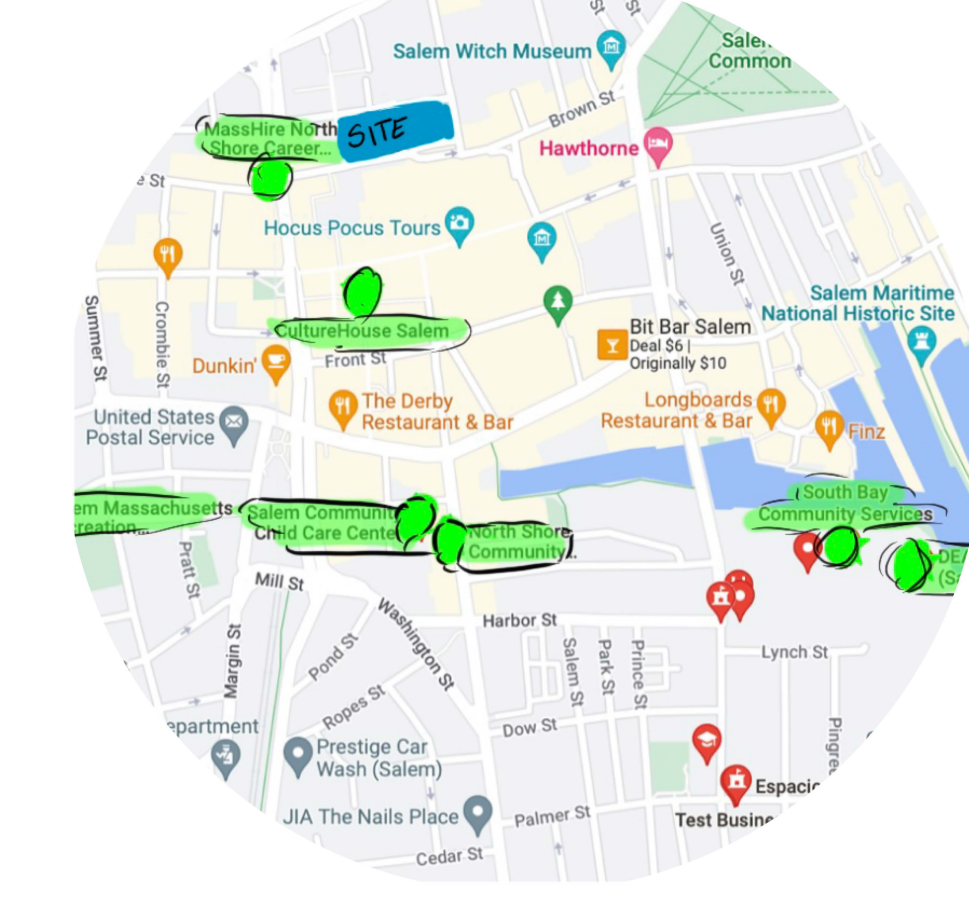

RECREATION