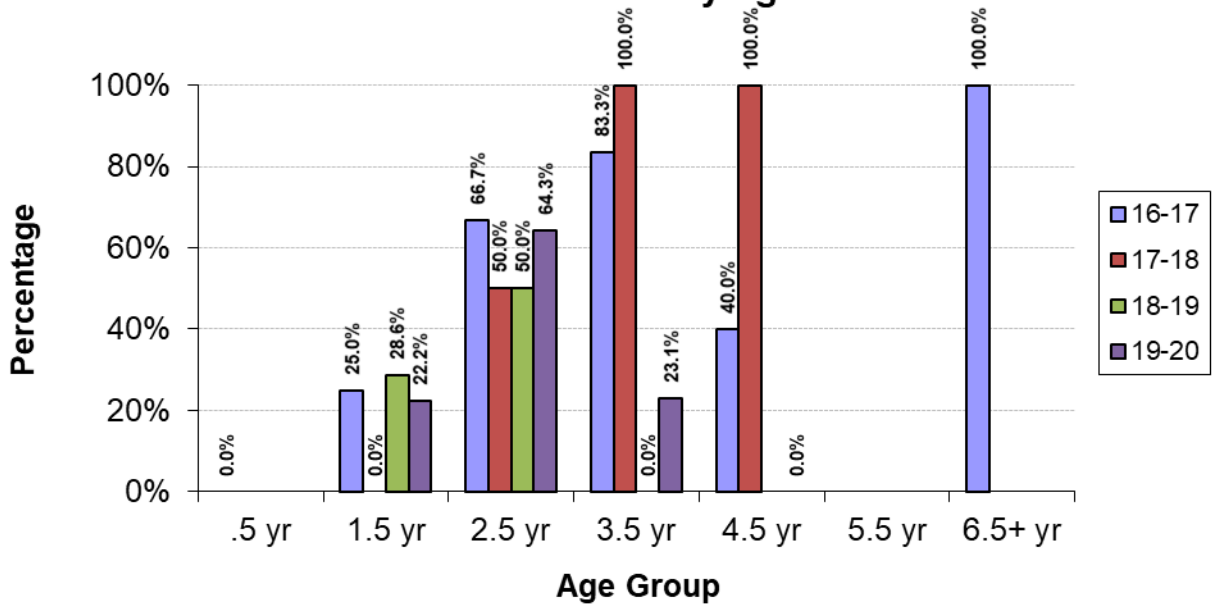

Total Bucks Harvested by Season

Total Bucks Harvested by Season - 6 Year Trend

Total Does Harvested by Season

Total Does Harvested by Season - 6 Year Trend

Average Live Weights by Season

Average Live Weights by Season

Overall Lactation Rate - 2.5 Yrs & Older

Lactation Rate by Age

% Bucks Harvested by Age Group

Total Bucks Harvested Below Minimum Spread (12 inches)

Bucks Harvested by Date Range (7 Calendar Day Periods)

Date Range	2005-06	2006-07	2007-08	2008-09	2009-10	2010-11	2011-12	2012-13	2013-14	2014-15	2015-16	2016-17	2017-18	2018-19	2019-20	Grand Total
10/1 - 10/7																0
10/8 - 10/14		1														1
10/15 - 10/21					1	1										2
10/22 - 10/28								1								1
10/29 - 11/4																0
11/5 - 11/11			1			1		2					2	1	1	8
11/12 - 11/18	1	3	1	7	2	1	2	2	2	4	3	2	3	3	6	42
11/19 - 11/25	2	2		3	1	1	1	2	2		1	2	4	8		29
11/26 - 12/2		1	1	1	5	2		2	2	1			1	1	4	21
12/3 - 12/9	1						1	1				1	2	1	1	8
12/10 - 12/16		1		2	1	1	2	3	1	2			2			15
12/17 - 12/23		2	1	1	3	1	1	1	1			1				14
12/24 - 12/30	1	2	1	4	3	1	2	3	1	3	4		1		1	27
12/31 - 1/6	1	3	6	4	1	2	2	2	3	1	3	1	1	2	3	35
1/7 - 1/13	7	14	6	3	6	2	8	2	3	5	1	4	5	4	1	71
1/14 - 1/20	8	4	12	3	6	11	8	12	7	5	5	2	1	2	7	93
1/21 - 1/27	9	13	5	4	9	9	5	11	7	9	9	3	1	3	7	104
1/28 - 2/3		7	1	3	4	6	3	1	5	3	5	7	3	2	2	52
2/4 - 2/10										6	4	5	2		2	19
Grand Total	30	53	35	35	42	39	35	44	35	39	37	28	28	27	35	542