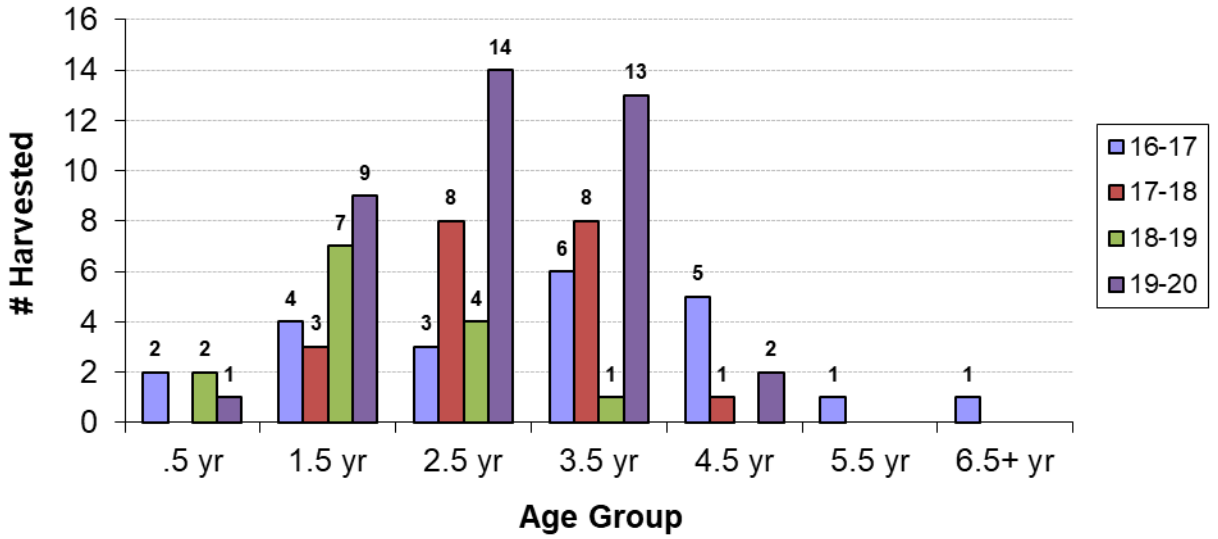

Doe Harvest by Age / Yr