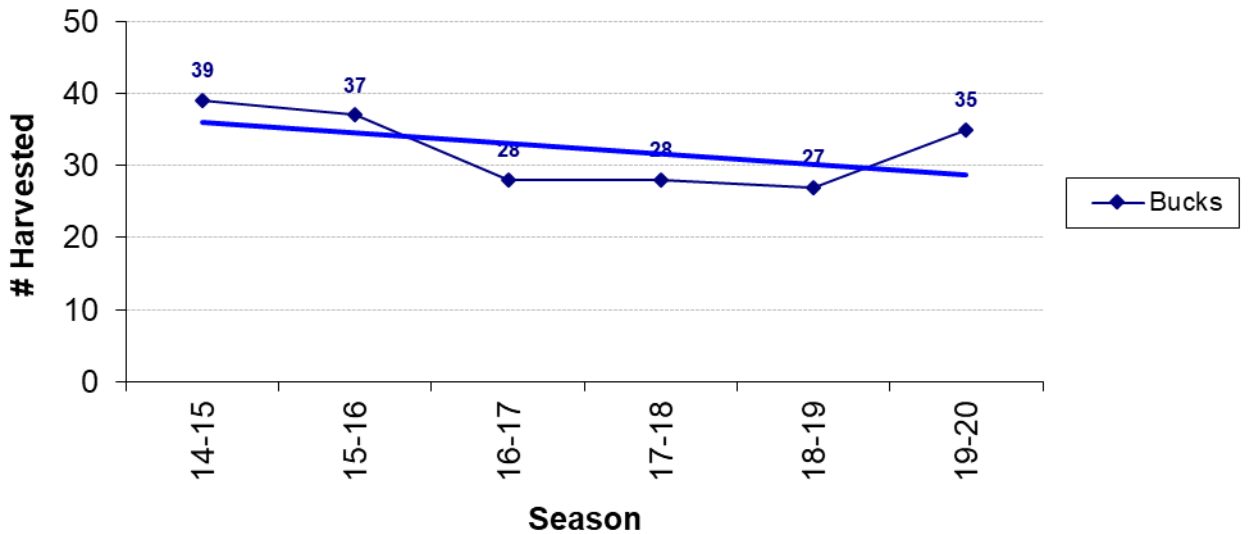

Total Bucks Harvested by Season

Total Bucks Harvested by Season - 6 Year Trend

Total Does Harvested by Season

Total Does Harvested by Season - 6 Year Trend

Average Live Weights by Season

Average Live Weights by Season

Overall Lactation Rate - 2.5 Yrs & Older

Lactation Rate by Age

% Bucks Harvested by Age Group

Total Bucks Harvested Below Minimum Spread (12 inches)

Bucks Harvested by Date Range (7 Calendar Day Periods)

Date Range	2005-06	2006-07	2007-08	2008-09	2009-10	2010-11	2011-12	2012-13	2013-14	2014-15	2015-16	2016-17	2017-18	2018-19	2019-20	Grand Total
10/1 - 10/7																0
10/8 - 10/14		1														1
10/15 - 10/21					1	1										2
10/22 - 10/28								1								1
10/29 - 11/4																0
11/5 - 11/11			1			1		2					2	1	1	8
11/12 - 11/18	1	3	1	7	2	1	2	2	2	4	3	2	3	3	6	42
11/19 - 11/25	2	2		3	1	1	1	2	2		1	2	4	8		29
11/26 - 12/2		1	1	1	5	2		2	2	1			1	1	4	21
12/3 - 12/9	1						1	1				1	2	1	1	8
12/10 - 12/16		1		2	1	1	2	3	1	2			2			15
12/17 - 12/23		2	1	1	3	1	1	1	1			1				14
12/24 - 12/30	1	2	1	4	3	1	2	3	1	3	4		1		1	27
12/31 - 1/6	1	3	6	4	1	2	2	2	3	1	3	1	1	2	3	35
1/7 - 1/13	7	14	6	3	6	2	8	2	3	5	1	4	5	4	1	71
1/14 - 1/20	8	4	12	3	6	11	8	12	7	5	5	2	1	2	7	93
1/21 - 1/27	9	13	5	4	9	9	5	11	7	9	9	3	1	3	7	104
1/28 - 2/3		7	1	3	4	6	3	1	5	3	5	7	3	2	2	52
2/4 - 2/10										6	4	5	2		2	19
Grand Total	30	53	35	35	42	39	35	44	35	39	37	28	28	27	35	542