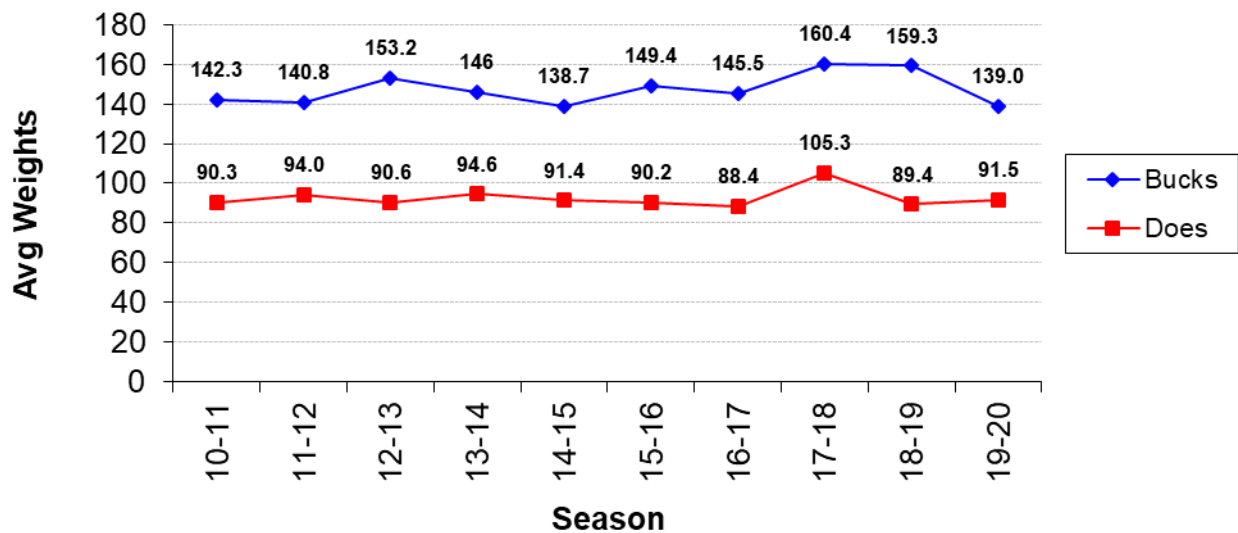

Total Bucks Harvested by Season

Total Bucks Harvested by Season - 6 Year Trend

Total Does Harvested by Season

Total Does Harvested by Season - 6 Year Trend

Average Live Weights by Season

Average Live Weights by Season

Overall Lactation Rate - 2.5 Yrs & Older

Lactation Rate by Age

% Bucks Harvested by Age Group

Total Bucks Harvested Below Minimum Spread (12 inches)

Bucks Harvested by Date Range (7 Calendar Day Periods)

Date Range	2005-06	2006-07	2007-08	2008-09	2009-10	2010-11	2011-12	2012-13	2013-14	2014-15	2015-16	2016-17	2017-18	2018-19	2019-20	Grand Total
10/1 - 10/7																0
10/8 - 10/14		1														1
10/15 - 10/21					1	1										2
10/22 - 10/28								1								1
10/29 - 11/4																0
11/5 - 11/11			1			1		2					2	1	1	8
11/12 - 11/18	1	3	1	7	2	1	2	2	2	4	3	2	3	3	6	42
11/19 - 11/25	2	2		3	1	1	1	2	2		1	2	4	8		29
11/26 - 12/2		1	1	1	5	2		2	2	1			1	1	4	21
12/3 - 12/9	1						1	1				1	2	1	1	8
12/10 - 12/16		1		2	1	1	2	3	1	2			2			15
12/17 - 12/23		2	1	1	3	1	1	1	1			1				14
12/24 - 12/30	1	2	1	4	3	1	2	3	1	3	4		1		1	27
12/31 - 1/6	1	3	6	4	1	2	2	2	3	1	3	1	1	2	3	35
1/7 - 1/13	7	14	6	3	6	2	8	2	3	5	1	4	5	4	1	71
1/14 - 1/20	8	4	12	3	6	11	8	12	7	5	5	2	1	2	7	93
1/21 - 1/27	9	13	5	4	9	9	5	11	7	9	9	3	1	3	7	104
1/28 - 2/3		7	1	3	4	6	3	1	5	3	5	7	3	2	2	52
2/4 - 2/10										6	4	5	2		2	19
Grand Total	30	53	35	35	42	39	35	44	35	39	37	28	28	27	35	542