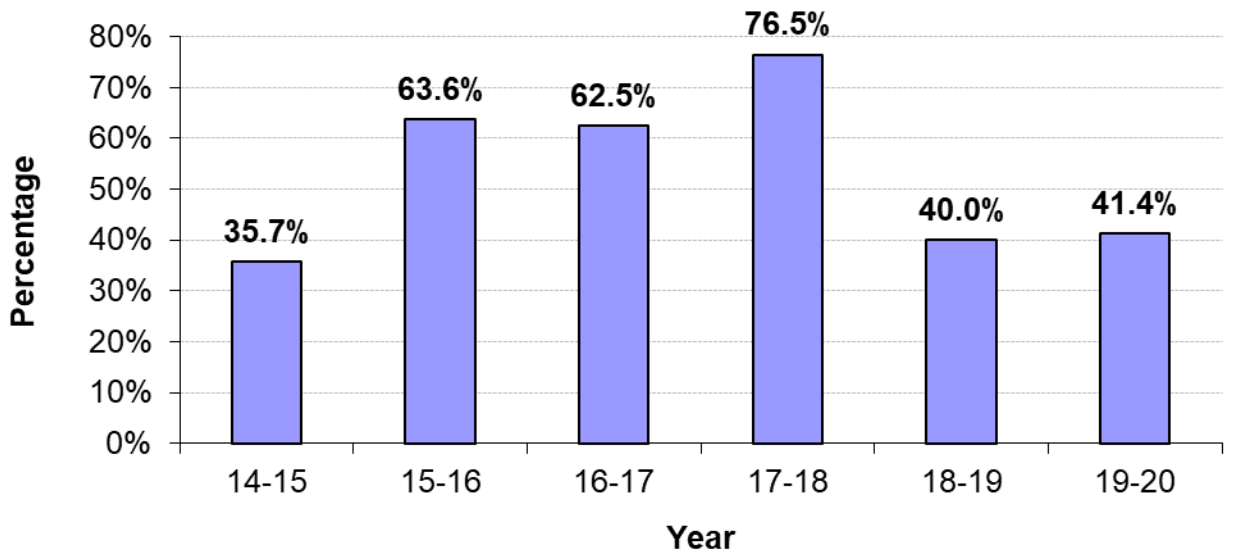

Total Bucks Harvested by Season

Total Bucks Harvested by Season - 6 Year Trend

Total Does Harvested by Season

Total Does Harvested by Season - 6 Year Trend

Average Live Weights by Season

Average Live Weights by Season

Overall Lactation Rate - 2.5 Yrs & Older

Lactation Rate by Age

% Bucks Harvested by Age Group

Total Bucks Harvested Below Minimum Spread (12 inches)

Bucks Harvested by Date Range (7 Calendar Day Periods)

Date Range	2005-06	2006-07	2007-08	2008-09	2009-10	2010-11	2011-12	2012-13	2013-14	2014-15	2015-16	2016-17	2017-18	2018-19	2019-20	Grand Total
10/1 - 10/7																0
10/8 - 10/14		1														1
10/15 - 10/21					1	1										2
10/22 - 10/28								1								1
10/29 - 11/4																0
11/5 - 11/11			1			1		2					2	1	1	8
11/12 - 11/18	1	3	1	7	2	1	2	2	2	4	3	2	3	3	6	42
11/19 - 11/25	2	2		3	1	1	1	2	2		1	2	4	8		29
11/26 - 12/2		1	1	1	5	2		2	2	1			1	1	4	21
12/3 - 12/9	1						1	1				1	2	1	1	8
12/10 - 12/16		1		2	1	1	2	3	1	2			2			15
12/17 - 12/23		2	1	1	3	1	1	1	1			1				14
12/24 - 12/30	1	2	1	4	3	1	2	3	1	3	4		1		1	27
12/31 - 1/6	1	3	6	4	1	2	2	2	3	1	3	1	1	2	3	35
1/7 - 1/13	7	14	6	3	6	2	8	2	3	5	1	4	5	4	1	71
1/14 - 1/20	8	4	12	3	6	11	8	12	7	5	5	2	1	2	7	93
1/21 - 1/27	9	13	5	4	9	9	5	11	7	9	9	3	1	3	7	104
1/28 - 2/3		7	1	3	4	6	3	1	5	3	5	7	3	2	2	52
2/4 - 2/10										6	4	5	2		2	19
Grand Total	30	53	35	35	42	39	35	44	35	39	37	28	28	27	35	542