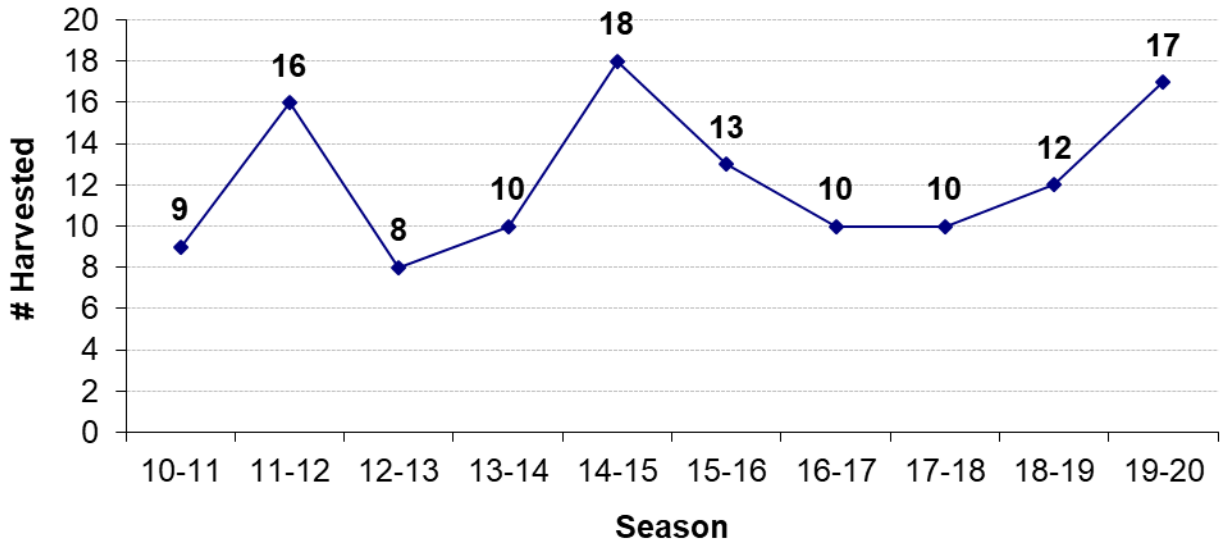

Overall Lactation Rate - 2.5 Yrs & Older

Lactation Rate by Age

% Bucks Harvested by Age Group

Total Bucks Harvested Below Minimum Spread (12 inches)

Bucks Harvested by Date Range (7 Calendar Day Periods)

Date Range	2005-06	2006-07	2007-08	2008-09	2009-10	2010-11	2011-12	2012-13	2013-14	2014-15	2015-16	2016-17	2017-18	2018-19	2019-20	Grand Total
10/1 - 10/7																0
10/8 - 10/14		1														1
10/15 - 10/21					1	1										2
10/22 - 10/28								1								1
10/29 - 11/4																0
11/5 - 11/11			1			1		2					2	1	1	8
11/12 - 11/18	1	3	1	7	2	1	2	2	2	4	3	2	3	3	6	42
11/19 - 11/25	2	2		3	1	1	1	2	2		1	2	4	8		29
11/26 - 12/2		1	1	1	5	2		2	2	1			1	1	4	21
12/3 - 12/9	1						1	1				1	2	1	1	8
12/10 - 12/16		1		2	1	1	2	3	1	2			2			15
12/17 - 12/23		2	1	1	3	1	1	1	1			1				14
12/24 - 12/30	1	2	1	4	3	1	2	3	1	3	4		1		1	27
12/31 - 1/6	1	3	6	4	1	2	2	2	3	1	3	1	1	2	3	35
1/7 - 1/13	7	14	6	3	6	2	8	2	3	5	1	4	5	4	1	71
1/14 - 1/20	8	4	12	3	6	11	8	12	7	5	5	2	1	2	7	93
1/21 - 1/27	9	13	5	4	9	9	5	11	7	9	9	3	1	3	7	104
1/28 - 2/3		7	1	3	4	6	3	1	5	3	5	7	3	2	2	52
2/4 - 2/10										6	4	5	2		2	19
Grand Total	30	53	35	35	42	39	35	44	35	39	37	28	28	27	35	542

1st highest time period
 2nd highest time period
 3rd highest time period

Highest Big Buck Scores by Season

Summary of Results

- Average number harvested for past six years
 - 30 does per season (39 does this past season)
 - 32 bucks per season (32 bucks this past season)
- Average live weights of Does were up 2.4% from previous season.
- Lactation rates were up 1.4% from previous season.
- Overall Lactation rate for 2.5+ age group still low at 41.4%.
- Average live weights of Bucks dropped from 159.3 lbs previous season to 139 lbs. (12.7% decline)
- Average Inside spreads dropped from 12.4 inches previous season to 10.6 inches.
- Percentage of Bucks harvested not meeting minimum 12” inside spread increased to 48.6%. **Highest rate for past 13 seasons!**