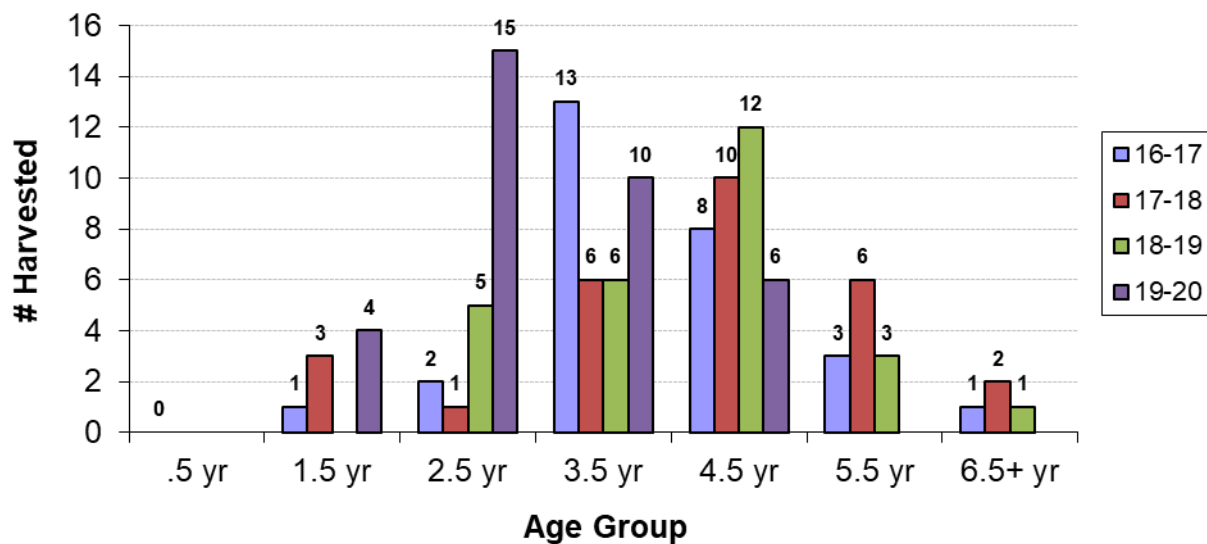

Buck Harvest by Age / Yr