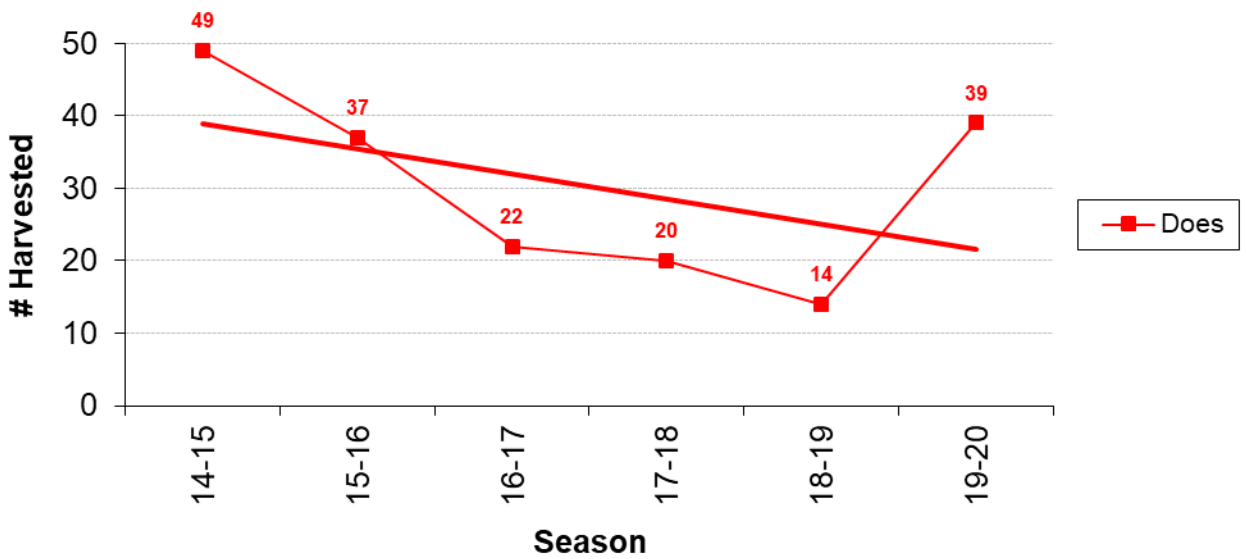

Total Bucks Harvested by Season

Total Bucks Harvested by Season - 6 Year Trend

Total Does Harvested by Season

Total Does Harvested by Season - 6 Year Trend

Average Live Weights by Season

Average Live Weights by Season

Overall Lactation Rate - 2.5 Yrs & Older

Lactation Rate by Age

% Bucks Harvested by Age Group

Total Bucks Harvested Below Minimum Spread (12 inches)

Bucks Harvested by Date Range (7 Calendar Day Periods)

Date Range	2005-06	2006-07	2007-08	2008-09	2009-10	2010-11	2011-12	2012-13	2013-14	2014-15	2015-16	2016-17	2017-18	2018-19	2019-20	Grand Total
10/1 - 10/7																0
10/8 - 10/14		1														1
10/15 - 10/21					1	1										2
10/22 - 10/28								1								1
10/29 - 11/4																0
11/5 - 11/11			1			1		2					2	1	1	8
11/12 - 11/18	1	3	1	7	2	1	2	2	2	4	3	2	3	3	6	42
11/19 - 11/25	2	2		3	1	1	1	2	2		1	2	4	8		29
11/26 - 12/2		1	1	1	5	2		2	2	1			1	1	4	21
12/3 - 12/9	1						1	1				1	2	1	1	8
12/10 - 12/16		1		2	1	1	2	3	1	2			2			15
12/17 - 12/23		2	1	1	3	1	1	1	1			1				14
12/24 - 12/30	1	2	1	4	3	1	2	3	1	3	4		1		1	27
12/31 - 1/6	1	3	6	4	1	2	2	2	3	1	3	1	1	2	3	35
1/7 - 1/13	7	14	6	3	6	2	8	2	3	5	1	4	5	4	1	71
1/14 - 1/20	8	4	12	3	6	11	8	12	7	5	5	2	1	2	7	93
1/21 - 1/27	9	13	5	4	9	9	5	11	7	9	9	3	1	3	7	104
1/28 - 2/3		7	1	3	4	6	3	1	5	3	5	7	3	2	2	52
2/4 - 2/10										6	4	5	2		2	19
Grand Total	30	53	35	35	42	39	35	44	35	39	37	28	28	27	35	542