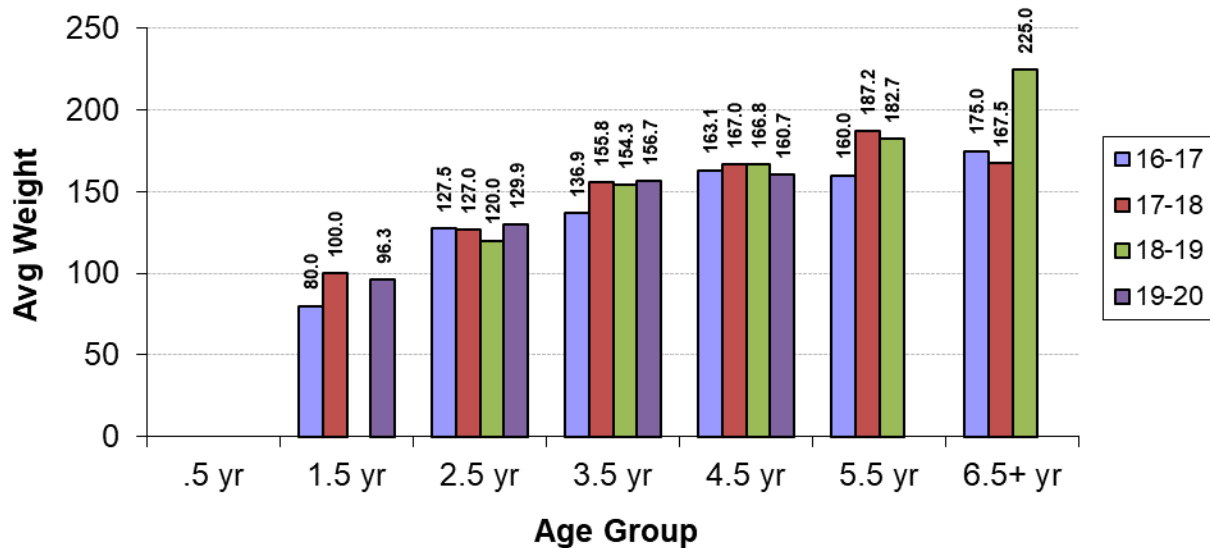

Average Live Weight - Bucks