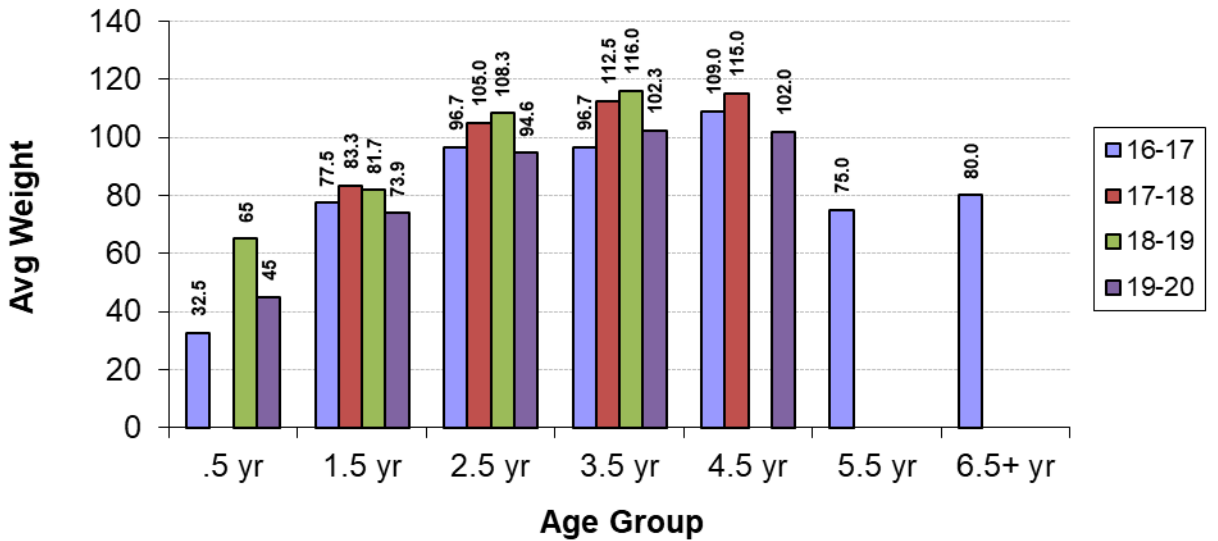

Average Live Weight - Does