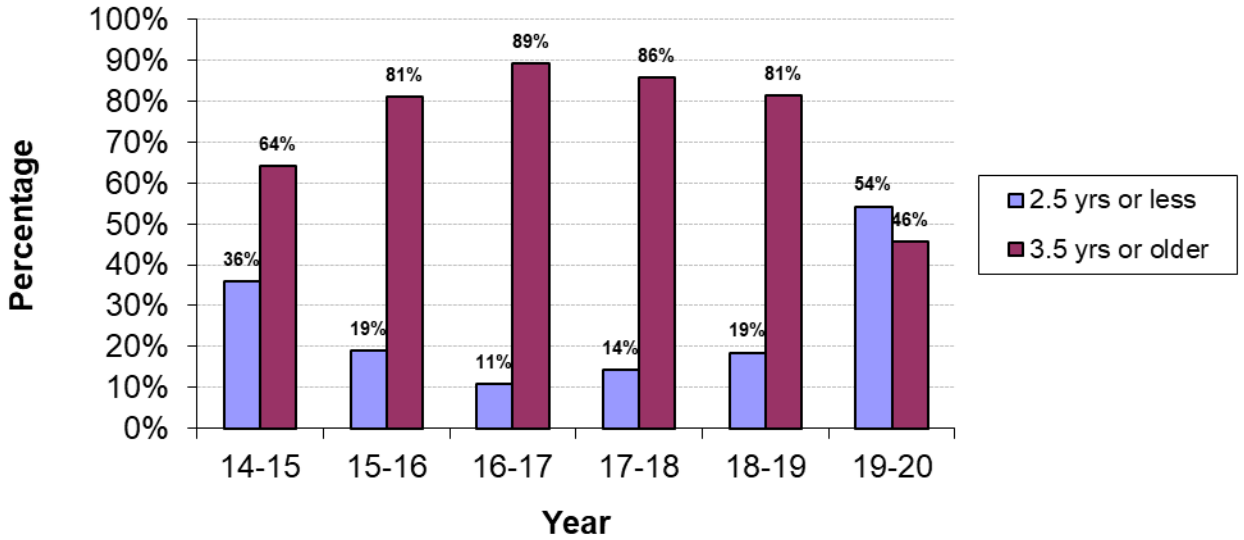

Total Bucks Harvested by Season

Total Bucks Harvested by Season - 6 Year Trend

Total Does Harvested by Season

Total Does Harvested by Season - 6 Year Trend

Average Live Weights by Season

Average Live Weights by Season

Overall Lactation Rate - 2.5 Yrs & Older

Lactation Rate by Age

% Bucks Harvested by Age Group

Total Bucks Harvested Below Minimum Spread (12 inches)

Bucks Harvested by Date Range (7 Calendar Day Periods)

Date Range	2005-06	2006-07	2007-08	2008-09	2009-10	2010-11	2011-12	2012-13	2013-14	2014-15	2015-16	2016-17	2017-18	2018-19	2019-20	Grand Total
10/1 - 10/7																0
10/8 - 10/14		1														1
10/15 - 10/21					1	1										2
10/22 - 10/28								1								1
10/29 - 11/4																0
11/5 - 11/11			1			1		2					2	1	1	8
11/12 - 11/18	1	3	1	7	2	1	2	2	2	4	3	2	3	3	6	42
11/19 - 11/25	2	2		3	1	1	1	2	2		1	2	4	8		29
11/26 - 12/2		1	1	1	5	2		2	2	1			1	1	4	21
12/3 - 12/9	1						1	1				1	2	1	1	8
12/10 - 12/16		1		2	1	1	2	3	1	2			2			15
12/17 - 12/23		2	1	1	3	1	1	1	1			1				14
12/24 - 12/30	1	2	1	4	3	1	2	3	1	3	4		1		1	27
12/31 - 1/6	1	3	6	4	1	2	2	2	3	1	3	1	1	2	3	35
1/7 - 1/13	7	14	6	3	6	2	8	2	3	5	1	4	5	4	1	71
1/14 - 1/20	8	4	12	3	6	11	8	12	7	5	5	2	1	2	7	93
1/21 - 1/27	9	13	5	4	9	9	5	11	7	9	9	3	1	3	7	104
1/28 - 2/3		7	1	3	4	6	3	1	5	3	5	7	3	2	2	52
2/4 - 2/10										6	4	5	2		2	19
Grand Total	30	53	35	35	42	39	35	44	35	39	37	28	28	27	35	542