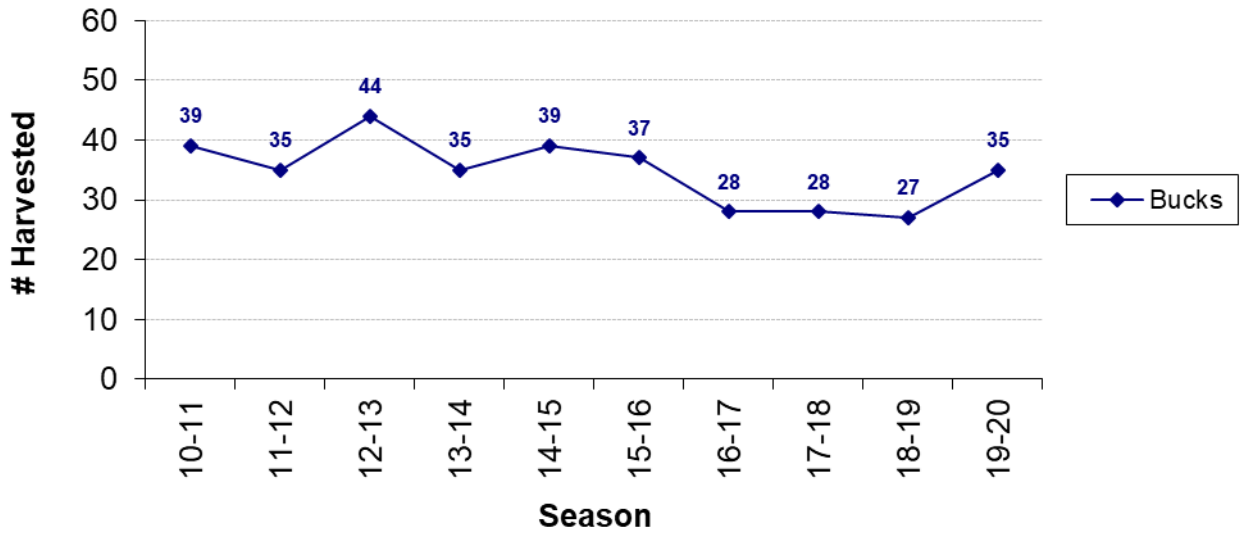

Total Bucks Harvested by Season

Total Bucks Harvested by Season - 6 Year Trend

Total Does Harvested by Season

Total Does Harvested by Season - 6 Year Trend

Average Live Weights by Season

Average Live Weights by Season

Overall Lactation Rate - 2.5 Yrs & Older

Lactation Rate by Age

% Bucks Harvested by Age Group

Total Bucks Harvested Below Minimum Spread (12 inches)

Bucks Harvested by Date Range (7 Calendar Day Periods)

Date Range	2005-06	2006-07	2007-08	2008-09	2009-10	2010-11	2011-12	2012-13	2013-14	2014-15	2015-16	2016-17	2017-18	2018-19	2019-20	Grand Total
10/1 - 10/7																0
10/8 - 10/14		1														1
10/15 - 10/21					1	1										2
10/22 - 10/28								1								1
10/29 - 11/4																0
11/5 - 11/11			1			1		2					2	1	1	8
11/12 - 11/18	1	3	1	7	2	1	2	2	2	4	3	2	3	3	6	42
11/19 - 11/25	2	2		3	1	1	1	2	2		1	2	4	8		29
11/26 - 12/2		1	1	1	5	2		2	2	1			1	1	4	21
12/3 - 12/9	1						1	1				1	2	1	1	8
12/10 - 12/16		1		2	1	1	2	3	1	2			2			15
12/17 - 12/23		2	1	1	3	1	1	1	1			1				14
12/24 - 12/30	1	2	1	4	3	1	2	3	1	3	4		1		1	27
12/31 - 1/6	1	3	6	4	1	2	2	2	3	1	3	1	1	2	3	35
1/7 - 1/13	7	14	6	3	6	2	8	2	3	5	1	4	5	4	1	71
1/14 - 1/20	8	4	12	3	6	11	8	12	7	5	5	2	1	2	7	93
1/21 - 1/27	9	13	5	4	9	9	5	11	7	9	9	3	1	3	7	104
1/28 - 2/3		7	1	3	4	6	3	1	5	3	5	7	3	2	2	52
2/4 - 2/10										6	4	5	2		2	19
Grand Total	30	53	35	35	42	39	35	44	35	39	37	28	28	27	35	542