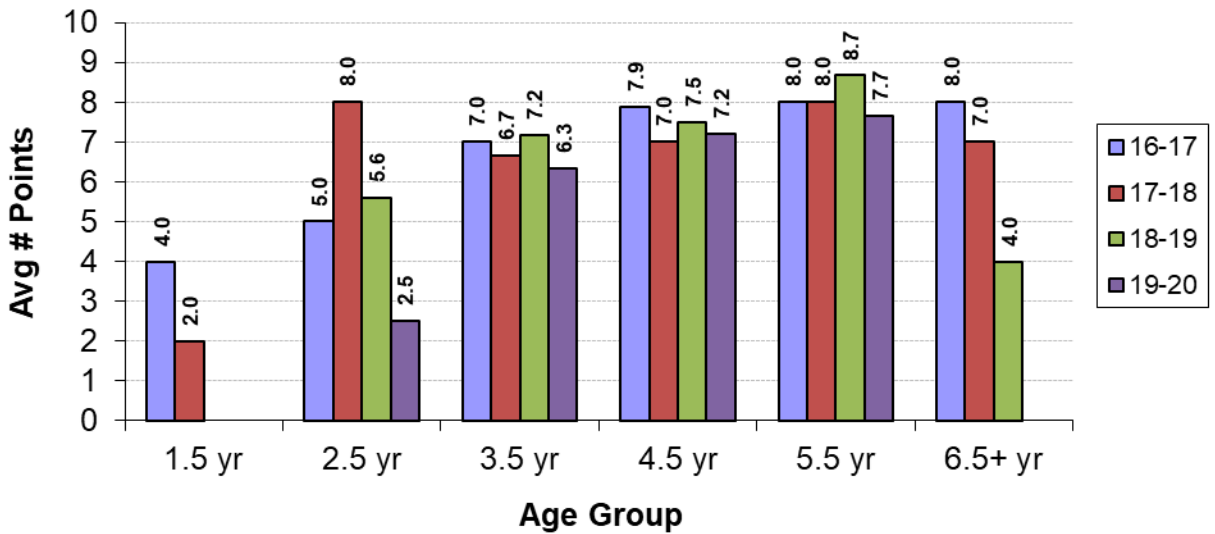

Average Points by Age