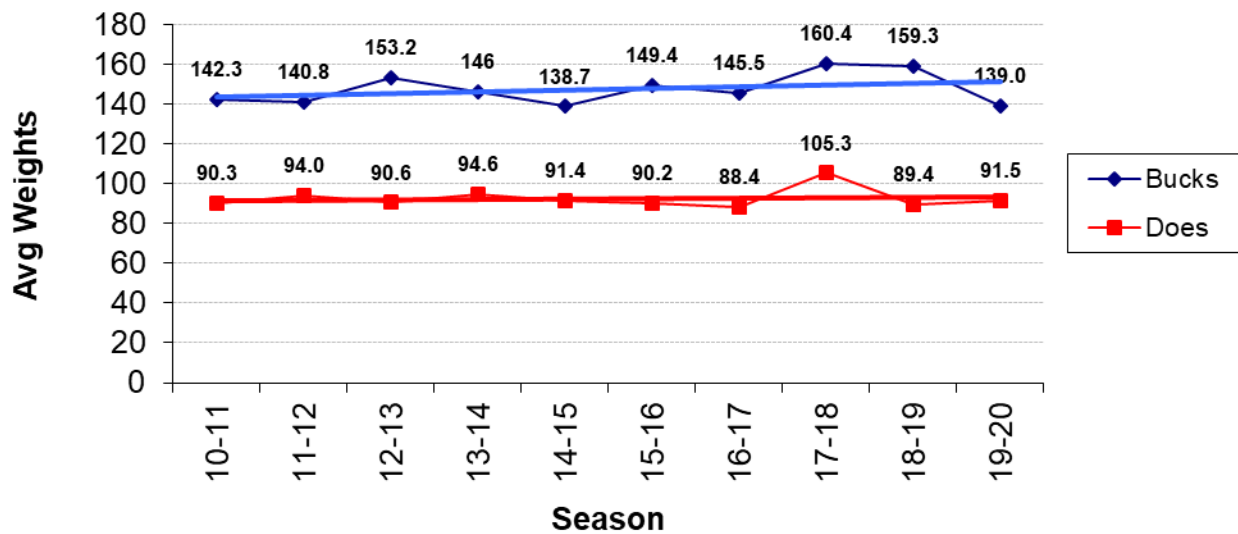

Total Bucks Harvested by Season

Total Bucks Harvested by Season - 6 Year Trend

Total Does Harvested by Season

Total Does Harvested by Season - 6 Year Trend

Average Live Weights by Season

Average Live Weights by Season

Overall Lactation Rate - 2.5 Yrs & Older

Lactation Rate by Age

% Bucks Harvested by Age Group

Total Bucks Harvested Below Minimum Spread (12 inches)

Bucks Harvested by Date Range (7 Calendar Day Periods)

Date Range	2005-06	2006-07	2007-08	2008-09	2009-10	2010-11	2011-12	2012-13	2013-14	2014-15	2015-16	2016-17	2017-18	2018-19	2019-20	Grand Total
10/1 - 10/7																0
10/8 - 10/14		1														1
10/15 - 10/21					1	1										2
10/22 - 10/28								1								1
10/29 - 11/4																0
11/5 - 11/11			1			1		2					2	1	1	8
11/12 - 11/18	1	3	1	7	2	1	2	2	2	4	3	2	3	3	6	42
11/19 - 11/25	2	2		3	1	1	1	2	2		1	2	4	8		29
11/26 - 12/2		1	1	1	5	2		2	2	1			1	1	4	21
12/3 - 12/9	1						1	1				1	2	1	1	8
12/10 - 12/16		1		2	1	1	2	3	1	2			2			15
12/17 - 12/23		2	1	1	3	1	1	1	1			1				14
12/24 - 12/30	1	2	1	4	3	1	2	3	1	3	4		1		1	27
12/31 - 1/6	1	3	6	4	1	2	2	2	3	1	3	1	1	2	3	35
1/7 - 1/13	7	14	6	3	6	2	8	2	3	5	1	4	5	4	1	71
1/14 - 1/20	8	4	12	3	6	11	8	12	7	5	5	2	1	2	7	93
1/21 - 1/27	9	13	5	4	9	9	5	11	7	9	9	3	1	3	7	104
1/28 - 2/3		7	1	3	4	6	3	1	5	3	5	7	3	2	2	52
2/4 - 2/10										6	4	5	2		2	19
Grand Total	30	53	35	35	42	39	35	44	35	39	37	28	28	27	35	542