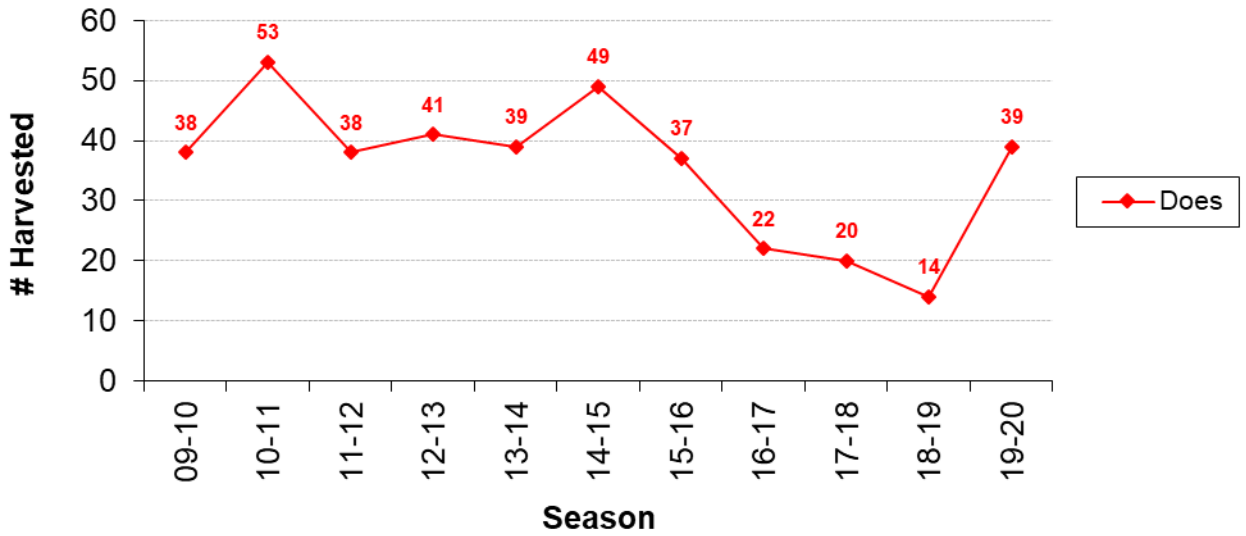

Total Bucks Harvested by Season

Total Bucks Harvested by Season - 6 Year Trend

Total Does Harvested by Season

Total Does Harvested by Season - 6 Year Trend

Average Live Weights by Season

Average Live Weights by Season

Overall Lactation Rate - 2.5 Yrs & Older

Lactation Rate by Age

% Bucks Harvested by Age Group

Total Bucks Harvested Below Minimum Spread (12 inches)

Bucks Harvested by Date Range (7 Calendar Day Periods)

Date Range	2005-06	2006-07	2007-08	2008-09	2009-10	2010-11	2011-12	2012-13	2013-14	2014-15	2015-16	2016-17	2017-18	2018-19	2019-20	Grand Total
10/1 - 10/7																0
10/8 - 10/14		1														1
10/15 - 10/21					1	1										2
10/22 - 10/28								1								1
10/29 - 11/4																0
11/5 - 11/11			1			1		2					2	1	1	8
11/12 - 11/18	1	3	1	7	2	1	2	2	2	4	3	2	3	3	6	42
11/19 - 11/25	2	2		3	1	1	1	2	2		1	2	4	8		29
11/26 - 12/2		1	1	1	5	2		2	2	1			1	1	4	21
12/3 - 12/9	1						1	1				1	2	1	1	8
12/10 - 12/16		1		2	1	1	2	3	1	2			2			15
12/17 - 12/23		2	1	1	3	1	1	1	1			1				14
12/24 - 12/30	1	2	1	4	3	1	2	3	1	3	4		1		1	27
12/31 - 1/6	1	3	6	4	1	2	2	2	3	1	3	1	1	2	3	35
1/7 - 1/13	7	14	6	3	6	2	8	2	3	5	1	4	5	4	1	71
1/14 - 1/20	8	4	12	3	6	11	8	12	7	5	5	2	1	2	7	93
1/21 - 1/27	9	13	5	4	9	9	5	11	7	9	9	3	1	3	7	104
1/28 - 2/3		7	1	3	4	6	3	1	5	3	5	7	3	2	2	52
2/4 - 2/10										6	4	5	2		2	19
Grand Total	30	53	35	35	42	39	35	44	35	39	37	28	28	27	35	542