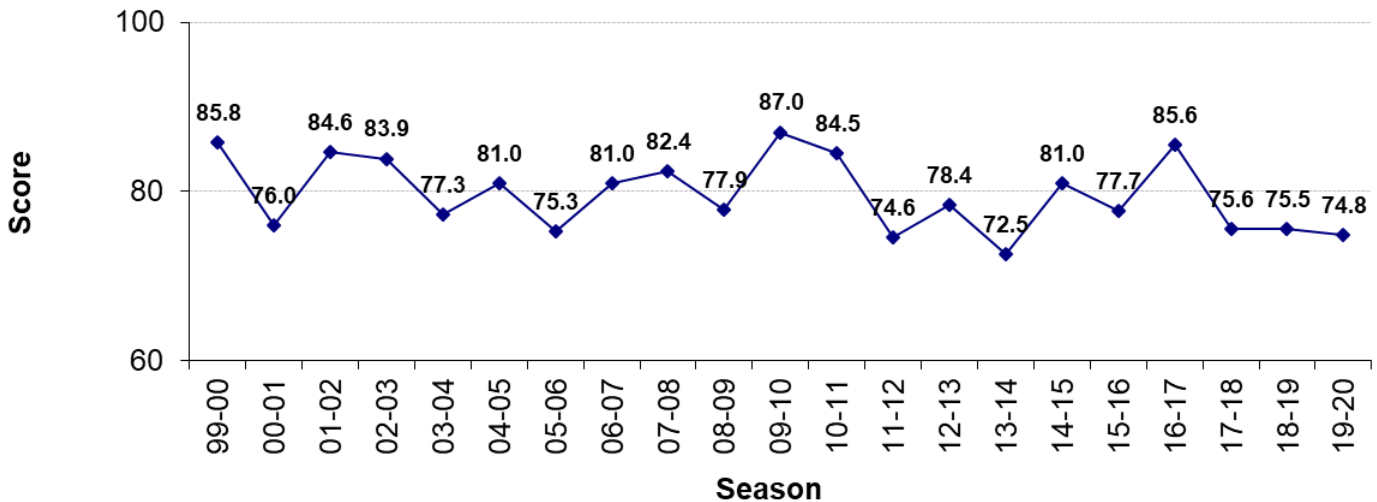

Overall Lactation Rate - 2.5 Yrs & Older

Lactation Rate by Age

% Bucks Harvested by Age Group

Total Bucks Harvested Below Minimum Spread (12 inches)

Bucks Harvested by Date Range (7 Calendar Day Periods)

Date Range	2005-06	2006-07	2007-08	2008-09	2009-10	2010-11	2011-12	2012-13	2013-14	2014-15	2015-16	2016-17	2017-18	2018-19	2019-20	Grand Total
10/1 - 10/7																0
10/8 - 10/14		1														1
10/15 - 10/21					1	1										2
10/22 - 10/28								1								1
10/29 - 11/4																0
11/5 - 11/11			1			1		2					2	1	1	8
11/12 - 11/18	1	3	1	7	2	1	2	2	2	4	3	2	3	3	6	42
11/19 - 11/25	2	2		3	1	1	1	2	2		1	2	4	8		29
11/26 - 12/2		1	1	1	5	2		2	2	1			1	1	4	21
12/3 - 12/9	1						1	1				1	2	1	1	8
12/10 - 12/16		1		2	1	1	2	3	1	2			2			15
12/17 - 12/23		2	1	1	3	1	1	1	1			1				14
12/24 - 12/30	1	2	1	4	3	1	2	3	1	3	4		1		1	27
12/31 - 1/6	1	3	6	4	1	2	2	2	3	1	3	1	1	2	3	35
1/7 - 1/13	7	14	6	3	6	2	8	2	3	5	1	4	5	4	1	71
1/14 - 1/20	8	4	12	3	6	11	8	12	7	5	5	2	1	2	7	93
1/21 - 1/27	9	13	5	4	9	9	5	11	7	9	9	3	1	3	7	104
1/28 - 2/3		7	1	3	4	6	3	1	5	3	5	7	3	2	2	52
2/4 - 2/10										6	4	5	2		2	19
Grand Total	30	53	35	35	42	39	35	44	35	39	37	28	28	27	35	542

1st highest time period
 2nd highest time period
 3rd highest time period

Highest Big Buck Scores by Season

Summary of Results

- Average number harvested for past six years
 - 30 does per season (39 does this past season)
 - 32 bucks per season (32 bucks this past season)
- Average live weights of Does were up 2.4% from previous season.
- Lactation rates were up 1.4% from previous season.
- Overall Lactation rate for 2.5+ age group still low at 41.4%.
- Average live weights of Bucks dropped from 159.3 lbs previous season to 139 lbs. (12.7% decline)
- Average Inside spreads dropped from 12.4 inches previous season to 10.6 inches.
- Percentage of Bucks harvested not meeting minimum 12” inside spread increased to 48.6%. **Highest rate for past 13 seasons!**