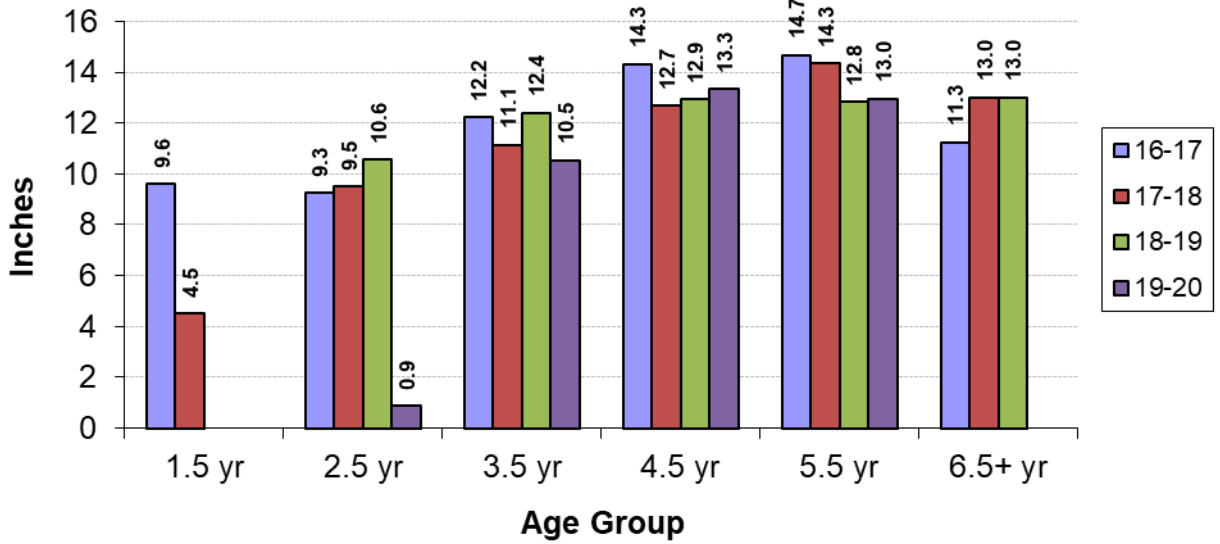

Average Inside Spreads