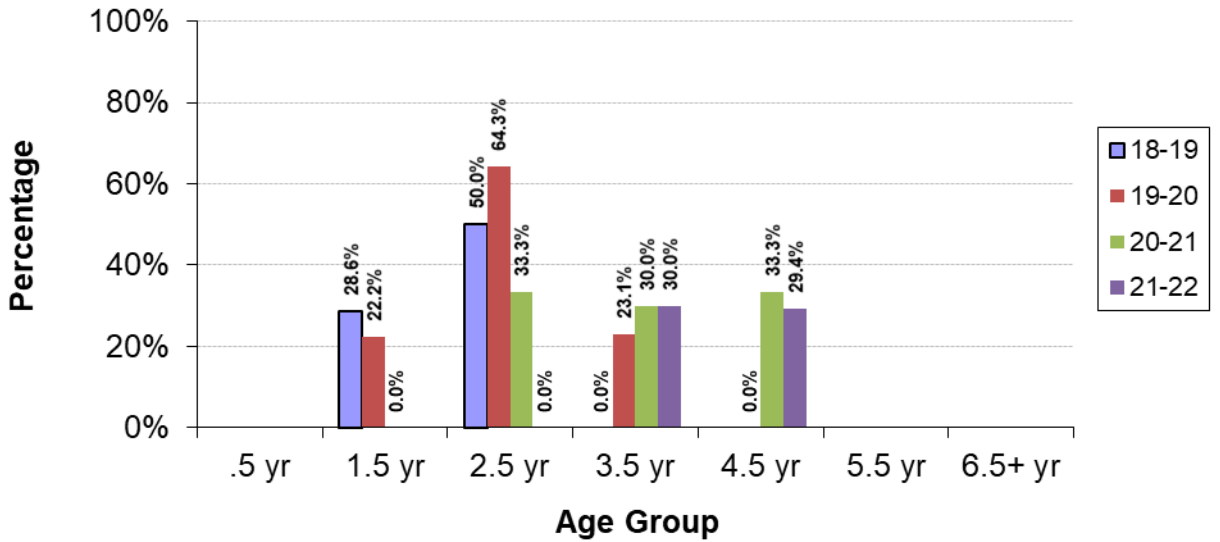

Total Bucks Harvested by Season - 6 Year Trend

Total Does Harvested by Season

Total Does Harvested by Season - 6 Year Trend

Total Deer Harvested by Season

Season	Bucks	Does	Total
98-99	50	114	164
99-01	60	104	164
00-01	66		66
01-02			0
02-03	55	68	123
03-04			0
04-05	41	49	90
05-06	30	36	66
06-07	53	32	85
07-08	35	34	69
08-09	35	47	82
09-10	42	38	80
10-11	39	53	92
11-12	35	38	73
12-13	44	41	85
13-14	35	39	74
14-15	39	49	88
15-16	37	37	74
16-17	28	22	50
17-18	28	20	48
18-19	27	14	41
19-20	35	39	74
20-21	36	27	63
21-22	38	47	85

Average Live Weights by Season

Average Live Weights by Season

Overall Lactation Rate - 2.5 Yrs & Older

Lactation Rate by Age

Buck Harvest by Age / Yr

Total Bucks Harvested Below Minimum Spread (12 inches)

Bucks Harvested by Date Range (7 Calendar Day Periods)

1st highest time period
 2nd highest time period
 3rd highest time period

Highest Big Buck Scores by Season

Summary of Results

- **Average number harvested for past six years**
 - 28 does per season (47 does this past season)
 - 32 bucks per season (38 bucks this past season)
- **Average live weight of Does increased 7.0% over last season.**
- **Lactation rates dropped -8.1% from previous season. (Data collection suspect)**
- **Overall Lactation rate for 2.5+ age group still low at 23.9%. (Data collection suspect)**
- **Average live weight of Bucks increased 4.0% over last season.**
- **Average Inside spreads increased to 11.8 inches compared to previous season at 10.6 inches.**
- **Number of Bucks harvested not meeting minimum 12” inside spread was 14, same as previous season .**
(36.8% of bucks harvested current season!)