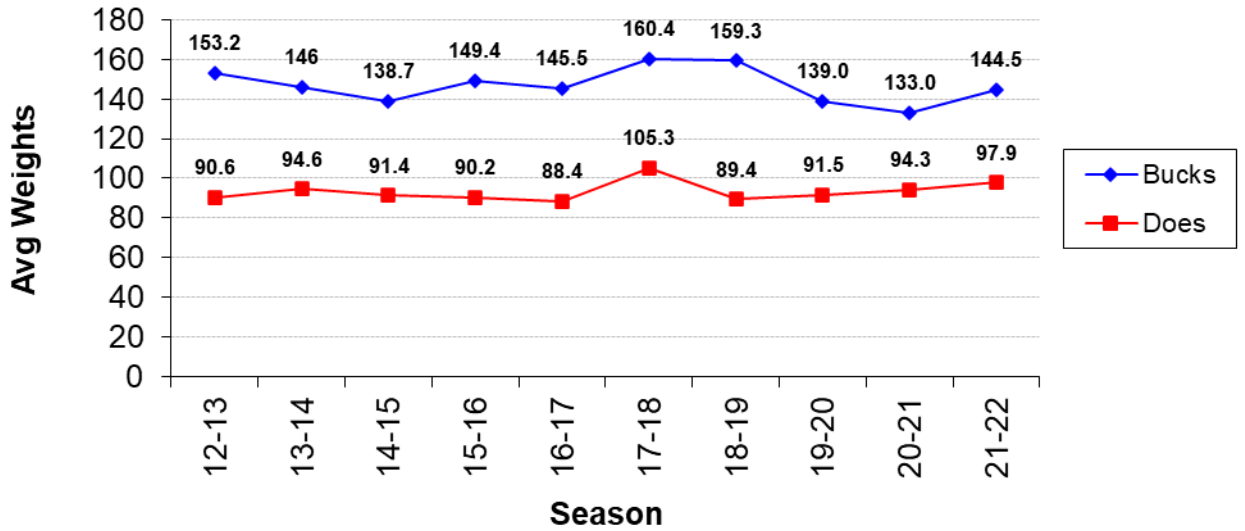

Total Bucks Harvested by Season - 6 Year Trend

Total Does Harvested by Season

Total Does Harvested by Season - 6 Year Trend

Total Deer Harvested by Season

Season	Bucks	Does	Total
98-99	50	114	164
99-01	60	104	164
00-01	66		66
01-02			0
02-03	55	68	123
03-04			0
04-05	41	49	90
05-06	30	36	66
06-07	53	32	85
07-08	35	34	69
08-09	35	47	82
09-10	42	38	80
10-11	39	53	92
11-12	35	38	73
12-13	44	41	85
13-14	35	39	74
14-15	39	49	88
15-16	37	37	74
16-17	28	22	50
17-18	28	20	48
18-19	27	14	41
19-20	35	39	74
20-21	36	27	63
21-22	38	47	85

Average Live Weights by Season

Average Live Weights by Season

Overall Lactation Rate - 2.5 Yrs & Older

Lactation Rate by Age

Buck Harvest by Age / Yr

Total Bucks Harvested Below Minimum Spread (12 inches)

Bucks Harvested by Date Range (7 Calendar Day Periods)

1st highest time period
 2nd highest time period
 3rd highest time period

Highest Big Buck Scores by Season

Summary of Results

- **Average number harvested for past six years**
 - 28 does per season (47 does this past season)
 - 32 bucks per season (38 bucks this past season)
- **Average live weight of Does increased 7.0% over last season.**
- **Lactation rates dropped -8.1% from previous season. (Data collection suspect)**
- **Overall Lactation rate for 2.5+ age group still low at 23.9%. (Data collection suspect)**
- **Average live weight of Bucks increased 4.0% over last season.**
- **Average Inside spreads increased to 11.8 inches compared to previous season at 10.6 inches.**
- **Number of Bucks harvested not meeting minimum 12” inside spread was 14, same as previous season .**
(36.8% of bucks harvested current season!)