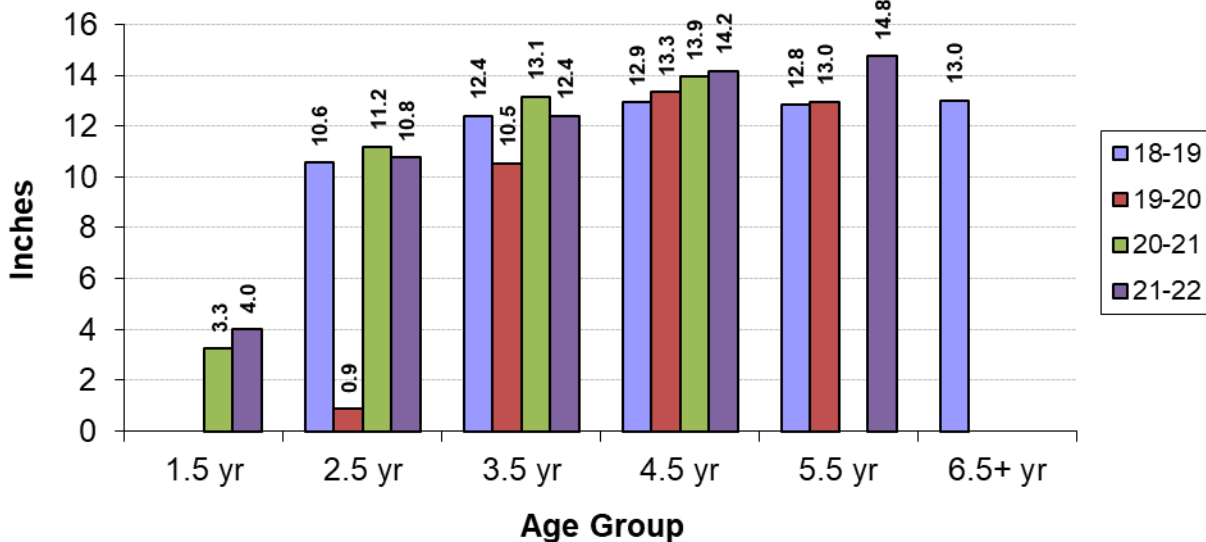

Average Inside Spreads