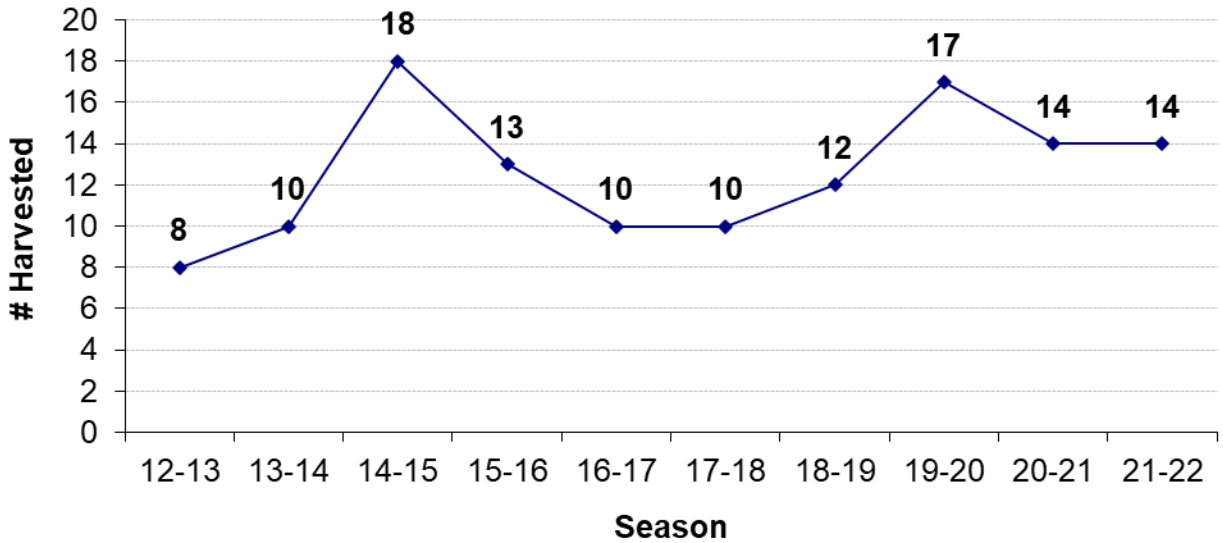

Total Bucks Harvested by Season - 6 Year Trend

Total Does Harvested by Season

Total Does Harvested by Season - 6 Year Trend

Total Deer Harvested by Season

Season	Bucks	Does	Total
98-99	50	114	164
99-01	60	104	164
00-01	66		66
01-02			0
02-03	55	68	123
03-04			0
04-05	41	49	90
05-06	30	36	66
06-07	53	32	85
07-08	35	34	69
08-09	35	47	82
09-10	42	38	80
10-11	39	53	92
11-12	35	38	73
12-13	44	41	85
13-14	35	39	74
14-15	39	49	88
15-16	37	37	74
16-17	28	22	50
17-18	28	20	48
18-19	27	14	41
19-20	35	39	74
20-21	36	27	63
21-22	38	47	85

Average Live Weights by Season

Average Live Weights by Season

Overall Lactation Rate - 2.5 Yrs & Older

Lactation Rate by Age

Buck Harvest by Age / Yr

Total Bucks Harvested Below Minimum Spread (12 inches)

Bucks Harvested by Date Range (7 Calendar Day Periods)

Date Range	2005-06	2006-07	2007-08	2008-09	2009-10	2010-11	2011-12	2012-13	2013-14	2014-15	2015-16	2016-17	2017-18	2018-19	2019-20	2020-21	2021-22	Grand Total
10/1 - 10/7																		
10/8 - 10/14		1																1
10/15 - 10/21					1	1										1	2	5
10/22 - 10/28									1									1
10/29 - 11/4																		
11/5 - 11/11			1			1		2					2	1	1			8
11/12 - 11/18	1	3	1	7	2	1	2	2	2	4	3	2	3	3	6	6	5	53
11/19 - 11/25	2	2		3	1	1	1	2	2		1	2	4	8		1	3	33
11/26 - 12/2		1	1	1	5	2		2	2	1			1	1	4	1		22
12/3 - 12/9	1						1	1				1	2	1	1	1		9
12/10 - 12/16		1		2	1	1	2	3	1	2			2				1	16
12/17 - 12/23		2	1	1	3	1	1	1	1			2	1			1	1	16
12/24 - 12/30	1	2	1	4	3	1	2	3	1	3	4		1		1	1		28
12/31 - 1/6	1	3	6	4	1	2	2	2	3	1	3	1	1	2	3	2	3	40
1/7 - 1/13	7	14	6	3	6	2	8	2	3	5	1	4	5	4	1	4	6	81
1/14 - 1/20	8	4	12	3	6	11	8	12	7	5	5	2	1	2	7	7	5	105
1/21 - 1/27	9	13	5	4	9	9	5	11	7	9	9	3	1	3	7	2	8	114
1/28 - 2/3		7	1	3	4	6	3	1	5	3	5	7	3	2	2	5	2	59
2/4 - 2/10										6	4	5	2		2	4	5	28
Grand Total	30	53	35	35	42	39	35	44	35	39	37	28	28	27	35	36	41	619