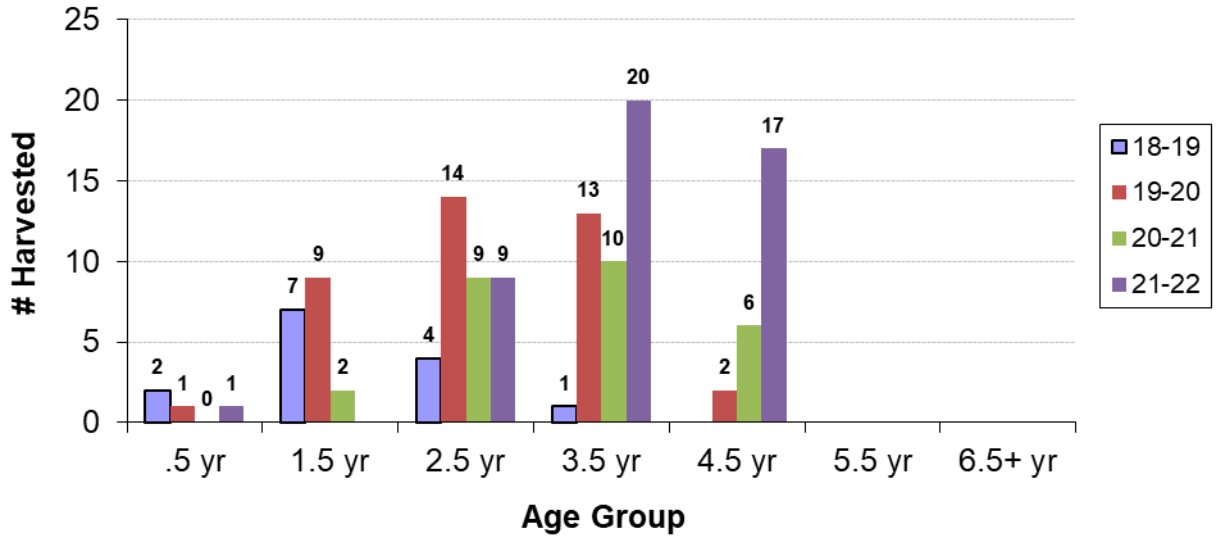

Doe Harvest by Age / Yr