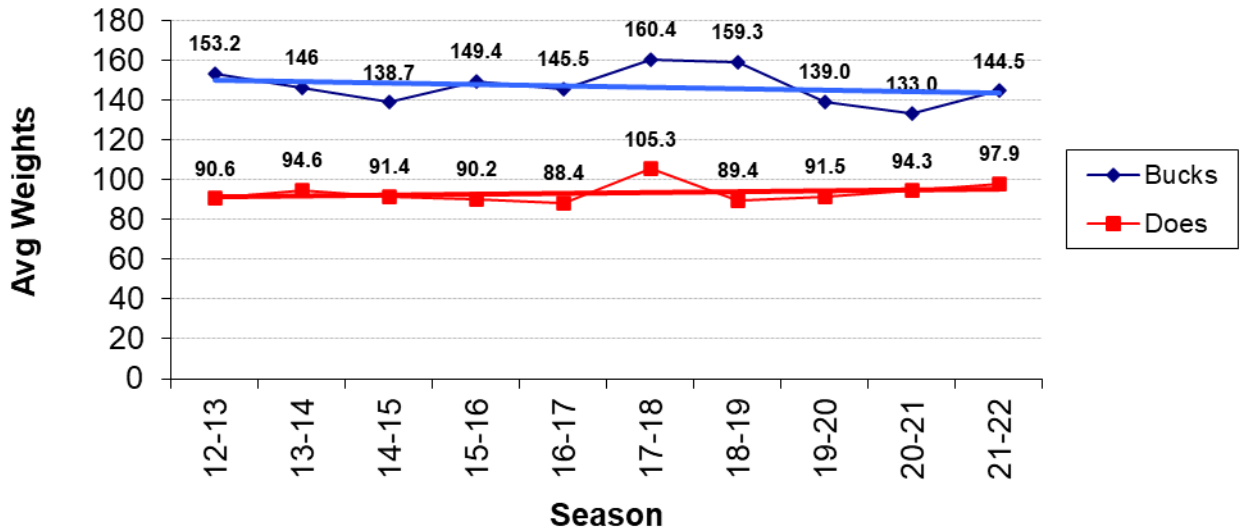

Total Bucks Harvested by Season - 6 Year Trend

Total Does Harvested by Season

Total Does Harvested by Season - 6 Year Trend

Total Deer Harvested by Season

Season	Bucks	Does	Total
98-99	50	114	164
99-01	60	104	164
00-01	66		66
01-02			0
02-03	55	68	123
03-04			0
04-05	41	49	90
05-06	30	36	66
06-07	53	32	85
07-08	35	34	69
08-09	35	47	82
09-10	42	38	80
10-11	39	53	92
11-12	35	38	73
12-13	44	41	85
13-14	35	39	74
14-15	39	49	88
15-16	37	37	74
16-17	28	22	50
17-18	28	20	48
18-19	27	14	41
19-20	35	39	74
20-21	36	27	63
21-22	38	47	85

Average Live Weights by Season

Average Live Weights by Season

Overall Lactation Rate - 2.5 Yrs & Older

Lactation Rate by Age

Buck Harvest by Age / Yr

Total Bucks Harvested Below Minimum Spread (12 inches)

Bucks Harvested by Date Range (7 Calendar Day Periods)

1st highest time period
 2nd highest time period
 3rd highest time period

Highest Big Buck Scores by Season

Summary of Results

- **Average number harvested for past six years**
 - 28 does per season (47 does this past season)
 - 32 bucks per season (38 bucks this past season)
- **Average live weight of Does increased 7.0% over last season.**
- **Lactation rates dropped -8.1% from previous season. (Data collection suspect)**
- **Overall Lactation rate for 2.5+ age group still low at 23.9%. (Data collection suspect)**
- **Average live weight of Bucks increased 4.0% over last season.**
- **Average Inside spreads increased to 11.8 inches compared to previous season at 10.6 inches.**
- **Number of Bucks harvested not meeting minimum 12” inside spread was 14, same as previous season .**
(36.8% of bucks harvested current season!)