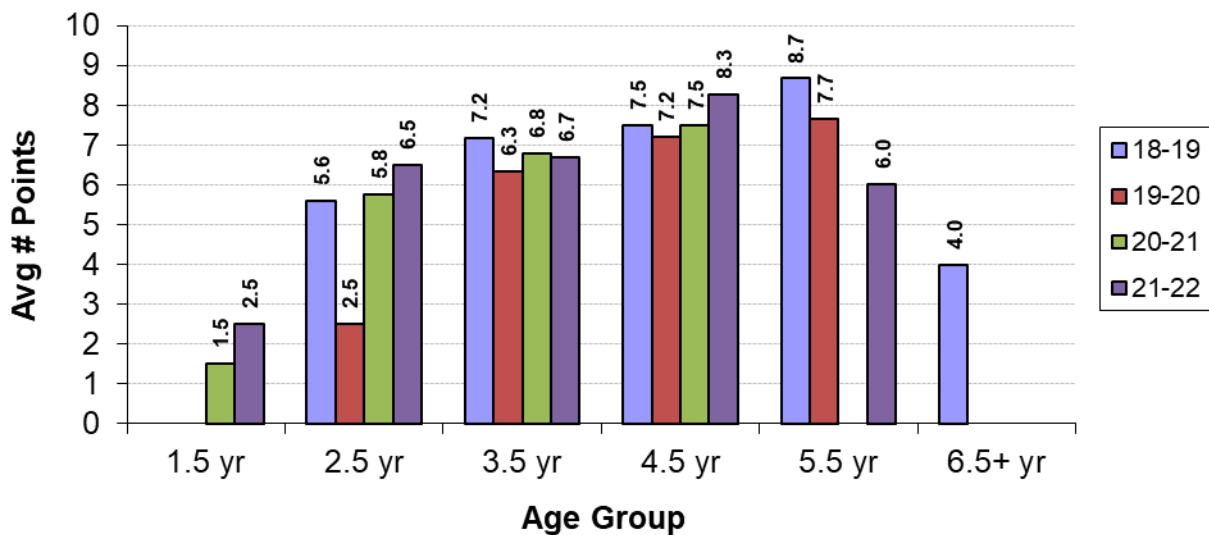

Average Points by Age