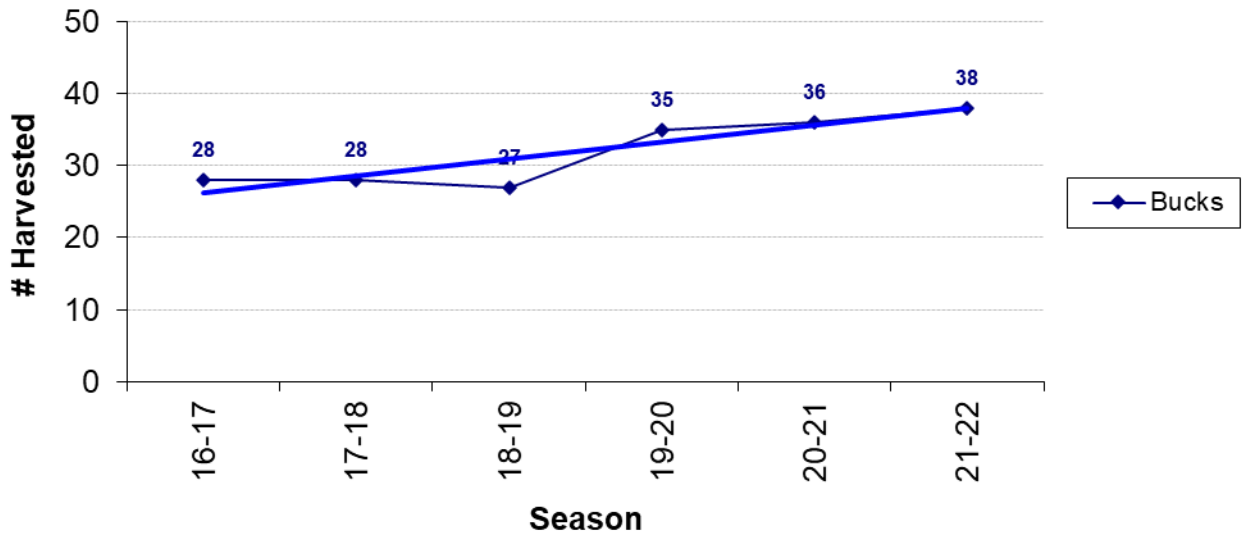

2021-22

Game Management Report

Camp Creek Hunting Club

Total Harvest Results

Bucks **38**

Does **47**

Total **85**

Total Bucks Harvested by Season

Total Bucks Harvested by Season - 6 Year Trend

Total Does Harvested by Season

Total Does Harvested by Season - 6 Year Trend

Total Deer Harvested by Season

Season	Bucks	Does	Total
98-99	50	114	164
99-01	60	104	164
00-01	66		66
01-02			0
02-03	55	68	123
03-04			0
04-05	41	49	90
05-06	30	36	66
06-07	53	32	85
07-08	35	34	69
08-09	35	47	82
09-10	42	38	80
10-11	39	53	92
11-12	35	38	73
12-13	44	41	85
13-14	35	39	74
14-15	39	49	88
15-16	37	37	74
16-17	28	22	50
17-18	28	20	48
18-19	27	14	41
19-20	35	39	74
20-21	36	27	63
21-22	38	47	85

Average Live Weights by Season

Average Live Weights by Season

Overall Lactation Rate - 2.5 Yrs & Older

Lactation Rate by Age

Buck Harvest by Age / Yr

Total Bucks Harvested Below Minimum Spread (12 inches)

Bucks Harvested by Date Range (7 Calendar Day Periods)

1st highest time period
 2nd highest time period
 3rd highest time period

Highest Big Buck Scores by Season

Summary of Results

- **Average number harvested for past six years**
 - 28 does per season (47 does this past season)
 - 32 bucks per season (38 bucks this past season)
- **Average live weight of Does increased 7.0% over last season.**
- **Lactation rates dropped -8.1% from previous season. (Data collection suspect)**
- **Overall Lactation rate for 2.5+ age group still low at 23.9%. (Data collection suspect)**
- **Average live weight of Bucks increased 4.0% over last season.**
- **Average Inside spreads increased to 11.8 inches compared to previous season at 10.6 inches.**
- **Number of Bucks harvested not meeting minimum 12” inside spread was 14, same as previous season .**
(36.8% of bucks harvested current season!)