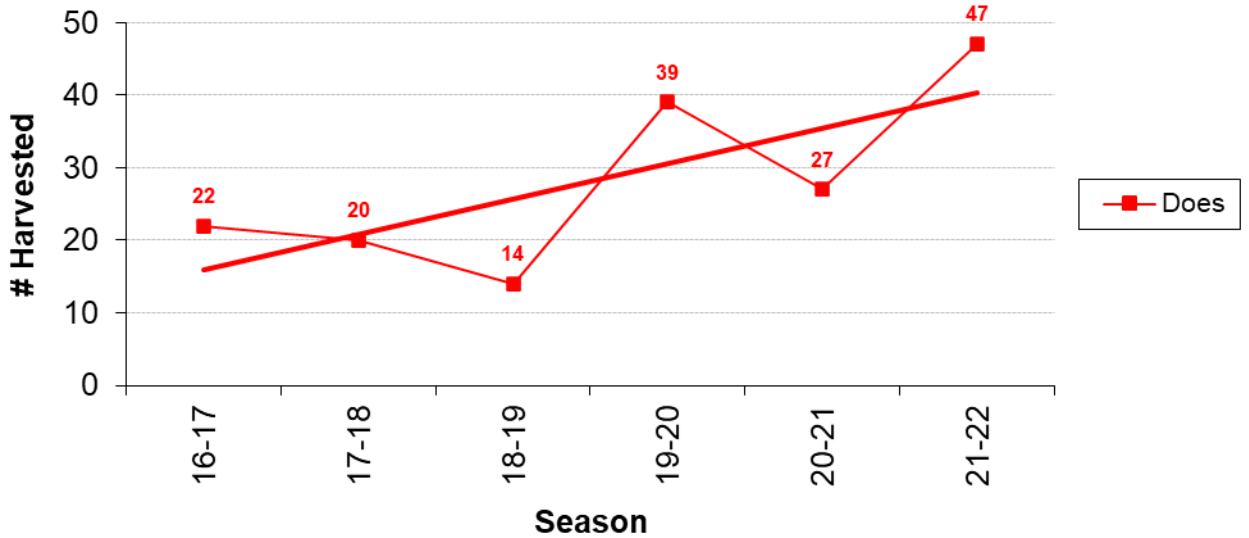

2021-22

Game Management Report

Camp Creek Hunting Club

Total Harvest Results

Bucks **38**

Does **47**

Total **85**

Total Bucks Harvested by Season

Total Bucks Harvested by Season - 6 Year Trend

Total Does Harvested by Season

Total Does Harvested by Season - 6 Year Trend

Total Deer Harvested by Season

Season	Bucks	Does	Total
98-99	50	114	164
99-01	60	104	164
00-01	66		66
01-02			0
02-03	55	68	123
03-04			0
04-05	41	49	90
05-06	30	36	66
06-07	53	32	85
07-08	35	34	69
08-09	35	47	82
09-10	42	38	80
10-11	39	53	92
11-12	35	38	73
12-13	44	41	85
13-14	35	39	74
14-15	39	49	88
15-16	37	37	74
16-17	28	22	50
17-18	28	20	48
18-19	27	14	41
19-20	35	39	74
20-21	36	27	63
21-22	38	47	85

Average Live Weights by Season

Average Live Weights by Season

Overall Lactation Rate - 2.5 Yrs & Older

Lactation Rate by Age

Buck Harvest by Age / Yr

Total Bucks Harvested Below Minimum Spread (12 inches)

Bucks Harvested by Date Range (7 Calendar Day Periods)

1st highest time period
 2nd highest time period
 3rd highest time period

Highest Big Buck Scores by Season

Summary of Results

- **Average number harvested for past six years**
 - 28 does per season (47 does this past season)
 - 32 bucks per season (38 bucks this past season)
- **Average live weight of Does increased 7.0% over last season.**
- **Lactation rates dropped -8.1% from previous season. (Data collection suspect)**
- **Overall Lactation rate for 2.5+ age group still low at 23.9%. (Data collection suspect)**
- **Average live weight of Bucks increased 4.0% over last season.**
- **Average Inside spreads increased to 11.8 inches compared to previous season at 10.6 inches.**
- **Number of Bucks harvested not meeting minimum 12” inside spread was 14, same as previous season .**
(36.8% of bucks harvested current season!)