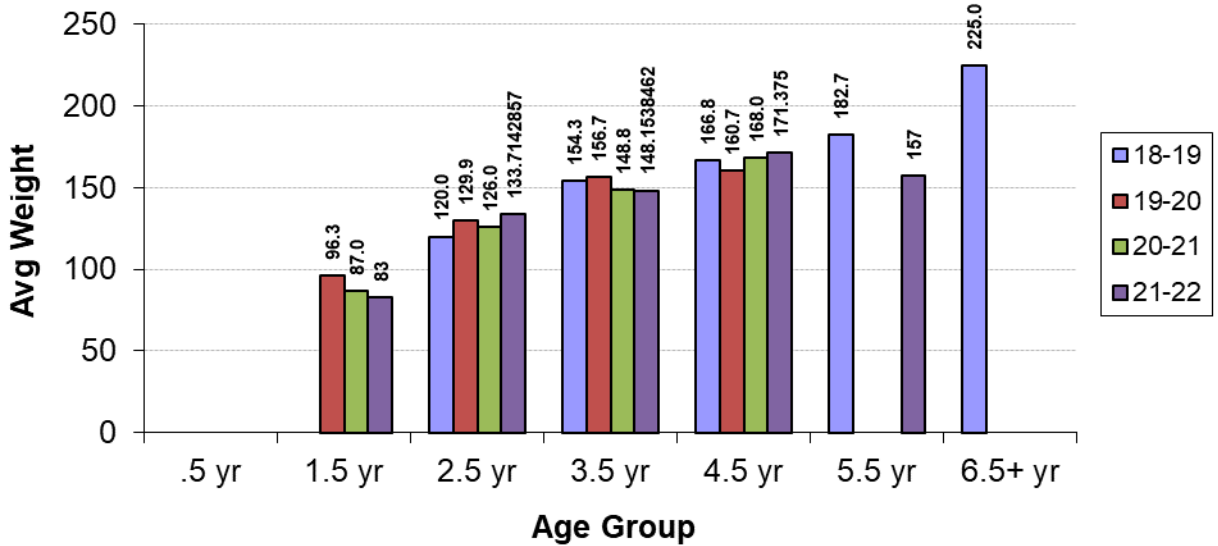

Average Live Weight - Bucks