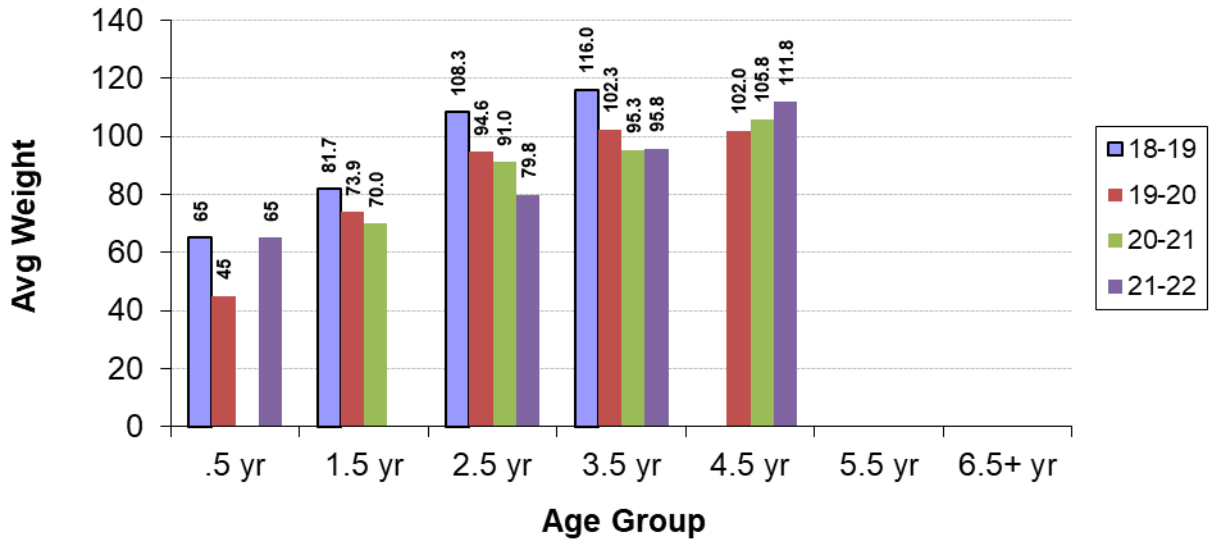

Average Live Weight - Does