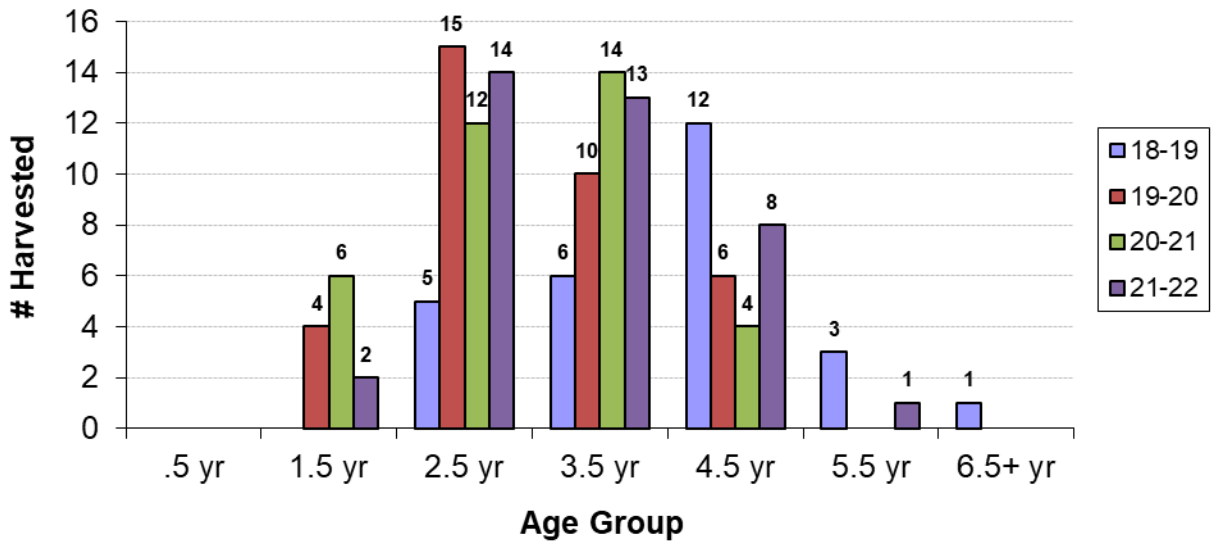

Total Bucks Harvested by Season - 6 Year Trend

Total Does Harvested by Season

Total Does Harvested by Season - 6 Year Trend

Total Deer Harvested by Season

Season	Bucks	Does	Total
98-99	50	114	164
99-01	60	104	164
00-01	66		66
01-02			0
02-03	55	68	123
03-04			0
04-05	41	49	90
05-06	30	36	66
06-07	53	32	85
07-08	35	34	69
08-09	35	47	82
09-10	42	38	80
10-11	39	53	92
11-12	35	38	73
12-13	44	41	85
13-14	35	39	74
14-15	39	49	88
15-16	37	37	74
16-17	28	22	50
17-18	28	20	48
18-19	27	14	41
19-20	35	39	74
20-21	36	27	63
21-22	38	47	85

Average Live Weights by Season

Average Live Weights by Season

Overall Lactation Rate - 2.5 Yrs & Older

Lactation Rate by Age

Buck Harvest by Age / Yr

Total Bucks Harvested Below Minimum Spread (12 inches)

Bucks Harvested by Date Range (7 Calendar Day Periods)

1st highest time period
 2nd highest time period
 3rd highest time period

Highest Big Buck Scores by Season

Summary of Results

- **Average number harvested for past six years**
 - 28 does per season (47 does this past season)
 - 32 bucks per season (38 bucks this past season)
- **Average live weight of Does increased 7.0% over last season.**
- **Lactation rates dropped -8.1% from previous season. (Data collection suspect)**
- **Overall Lactation rate for 2.5+ age group still low at 23.9%. (Data collection suspect)**
- **Average live weight of Bucks increased 4.0% over last season.**
- **Average Inside spreads increased to 11.8 inches compared to previous season at 10.6 inches.**
- **Number of Bucks harvested not meeting minimum 12” inside spread was 14, same as previous season .**
(36.8% of bucks harvested current season!)