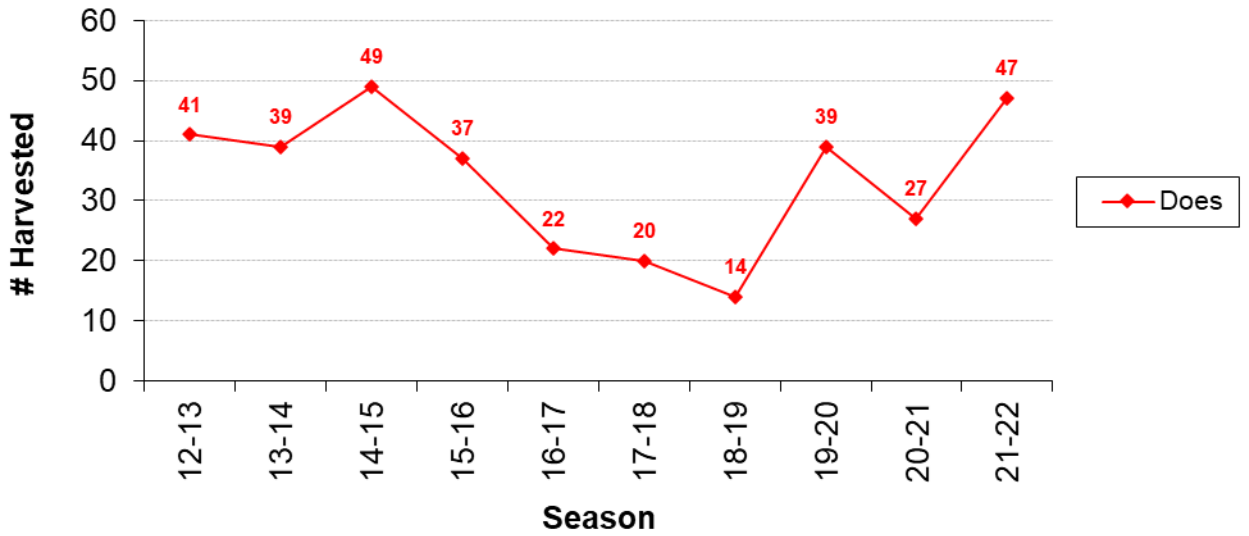

2021-22

Game Management Report

Camp Creek Hunting Club

Total Harvest Results

Bucks **38**

Does **47**

Total **85**

Total Bucks Harvested by Season

Total Bucks Harvested by Season - 6 Year Trend

Total Does Harvested by Season

Total Does Harvested by Season - 6 Year Trend

Total Deer Harvested by Season

Season	Bucks	Does	Total
98-99	50	114	164
99-01	60	104	164
00-01	66		66
01-02			0
02-03	55	68	123
03-04			0
04-05	41	49	90
05-06	30	36	66
06-07	53	32	85
07-08	35	34	69
08-09	35	47	82
09-10	42	38	80
10-11	39	53	92
11-12	35	38	73
12-13	44	41	85
13-14	35	39	74
14-15	39	49	88
15-16	37	37	74
16-17	28	22	50
17-18	28	20	48
18-19	27	14	41
19-20	35	39	74
20-21	36	27	63
21-22	38	47	85

Average Live Weights by Season

Average Live Weights by Season

Overall Lactation Rate - 2.5 Yrs & Older

Lactation Rate by Age

Buck Harvest by Age / Yr

Total Bucks Harvested Below Minimum Spread (12 inches)

Bucks Harvested by Date Range (7 Calendar Day Periods)

1st highest time period
 2nd highest time period
 3rd highest time period

Highest Big Buck Scores by Season

Summary of Results

- **Average number harvested for past six years**
 - 28 does per season (47 does this past season)
 - 32 bucks per season (38 bucks this past season)
- **Average live weight of Does increased 7.0% over last season.**
- **Lactation rates dropped -8.1% from previous season. (Data collection suspect)**
- **Overall Lactation rate for 2.5+ age group still low at 23.9%. (Data collection suspect)**
- **Average live weight of Bucks increased 4.0% over last season.**
- **Average Inside spreads increased to 11.8 inches compared to previous season at 10.6 inches.**
- **Number of Bucks harvested not meeting minimum 12” inside spread was 14, same as previous season .**
(36.8% of bucks harvested current season!)