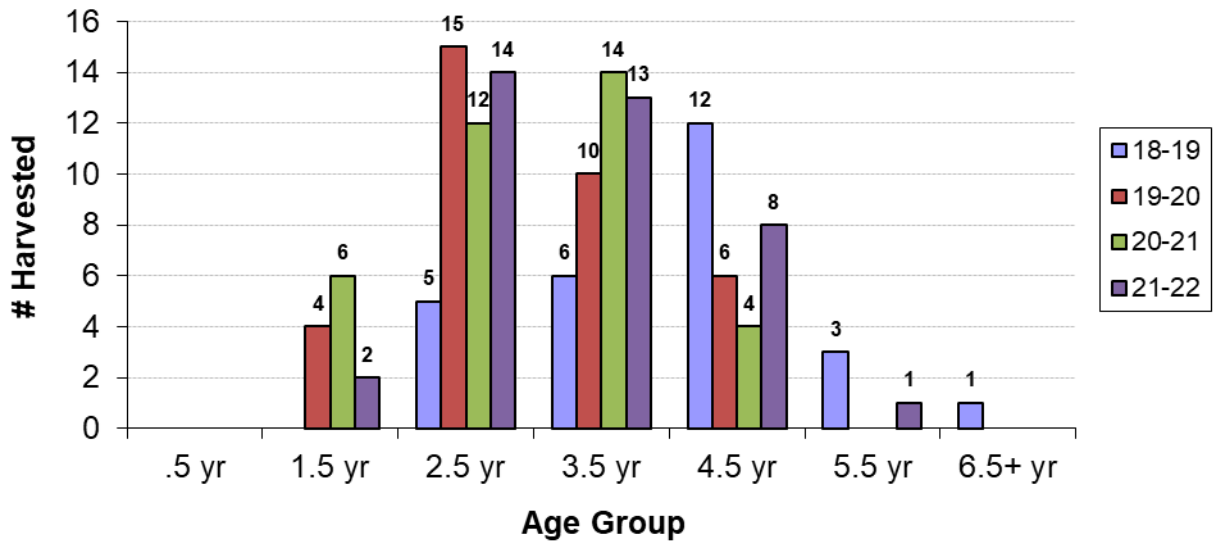

Buck Harvest by Age / Yr