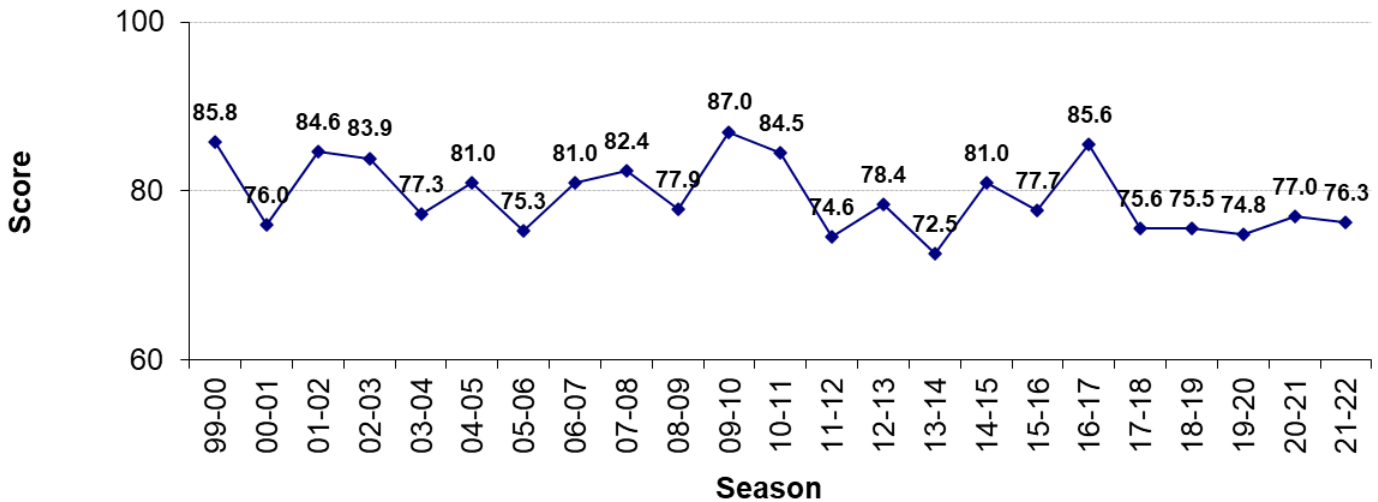

Bucks Harvested by Date Range (7 Calendar Day Periods)

Date Range	2005-06	2006-07	2007-08	2008-09	2009-10	2010-11	2011-12	2012-13	2013-14	2014-15	2015-16	2016-17	2017-18	2018-19	2019-20	2020-21	2021-22	Grand Total
10/1 - 10/7																		
10/8 - 10/14		1																1
10/15 - 10/21					1	1										1	2	5
10/22 - 10/28									1									1
10/29 - 11/4																		
11/5 - 11/11			1			1		2					2	1	1			8
11/12 - 11/18	1	3	1	7	2	1	2	2	2	4	3	2	3	3	6	6	5	53
11/19 - 11/25	2	2		3	1	1	1	2	2		1	2	4	8		1	3	33
11/26 - 12/2		1	1	1	5	2		2	2	1			1	1	4	1		22
12/3 - 12/9	1						1	1				1	2	1	1	1		9
12/10 - 12/16		1		2	1	1	2	3	1	2			2				1	16
12/17 - 12/23		2	1	1	3	1	1	1	1			2	1			1	1	16
12/24 - 12/30	1	2	1	4	3	1	2	3	1	3	4		1		1	1		28
12/31 - 1/6	1	3	6	4	1	2	2	2	3	1	3	1	1	2	3	2	3	40
1/7 - 1/13	7	14	6	3	6	2	8	2	3	5	1	4	5	4	1	4	6	81
1/14 - 1/20	8	4	12	3	6	11	8	12	7	5	5	2	1	2	7	7	5	105
1/21 - 1/27	9	13	5	4	9	9	5	11	7	9	9	3	1	3	7	2	8	114
1/28 - 2/3		7	1	3	4	6	3	1	5	3	5	7	3	2	2	5	2	59
2/4 - 2/10										6	4	5	2		2	4	5	28
Grand Total	30	53	35	35	42	39	35	44	35	39	37	28	28	27	35	36	41	619

1st highest time period
 2nd highest time period
 3rd highest time period

Highest Big Buck Scores by Season