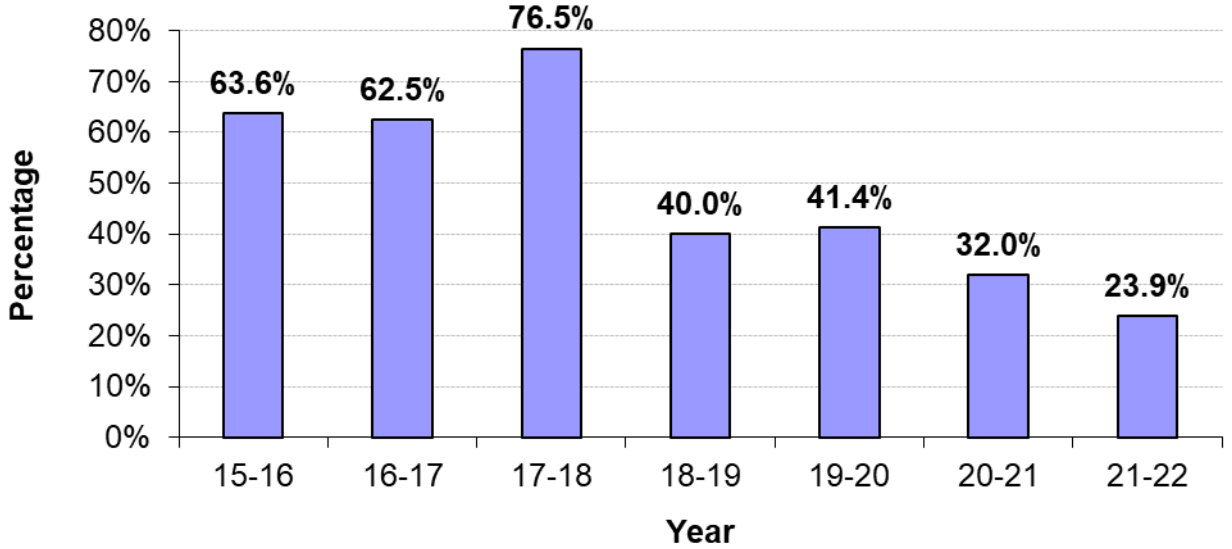

Total Bucks Harvested by Season - 6 Year Trend

Total Does Harvested by Season

Total Does Harvested by Season - 6 Year Trend

Total Deer Harvested by Season

Season	Bucks	Does	Total
98-99	50	114	164
99-01	60	104	164
00-01	66		66
01-02			0
02-03	55	68	123
03-04			0
04-05	41	49	90
05-06	30	36	66
06-07	53	32	85
07-08	35	34	69
08-09	35	47	82
09-10	42	38	80
10-11	39	53	92
11-12	35	38	73
12-13	44	41	85
13-14	35	39	74
14-15	39	49	88
15-16	37	37	74
16-17	28	22	50
17-18	28	20	48
18-19	27	14	41
19-20	35	39	74
20-21	36	27	63
21-22	38	47	85

Average Live Weights by Season

Average Live Weights by Season

Overall Lactation Rate - 2.5 Yrs & Older

Lactation Rate by Age

Buck Harvest by Age / Yr

Total Bucks Harvested Below Minimum Spread (12 inches)

Bucks Harvested by Date Range (7 Calendar Day Periods)

1st highest time period
 2nd highest time period
 3rd highest time period

Highest Big Buck Scores by Season

Summary of Results

- **Average number harvested for past six years**
 - 28 does per season (47 does this past season)
 - 32 bucks per season (38 bucks this past season)
- **Average live weight of Does increased 7.0% over last season.**
- **Lactation rates dropped -8.1% from previous season. (Data collection suspect)**
- **Overall Lactation rate for 2.5+ age group still low at 23.9%. (Data collection suspect)**
- **Average live weight of Bucks increased 4.0% over last season.**
- **Average Inside spreads increased to 11.8 inches compared to previous season at 10.6 inches.**
- **Number of Bucks harvested not meeting minimum 12” inside spread was 14, same as previous season .**
(36.8% of bucks harvested current season!)