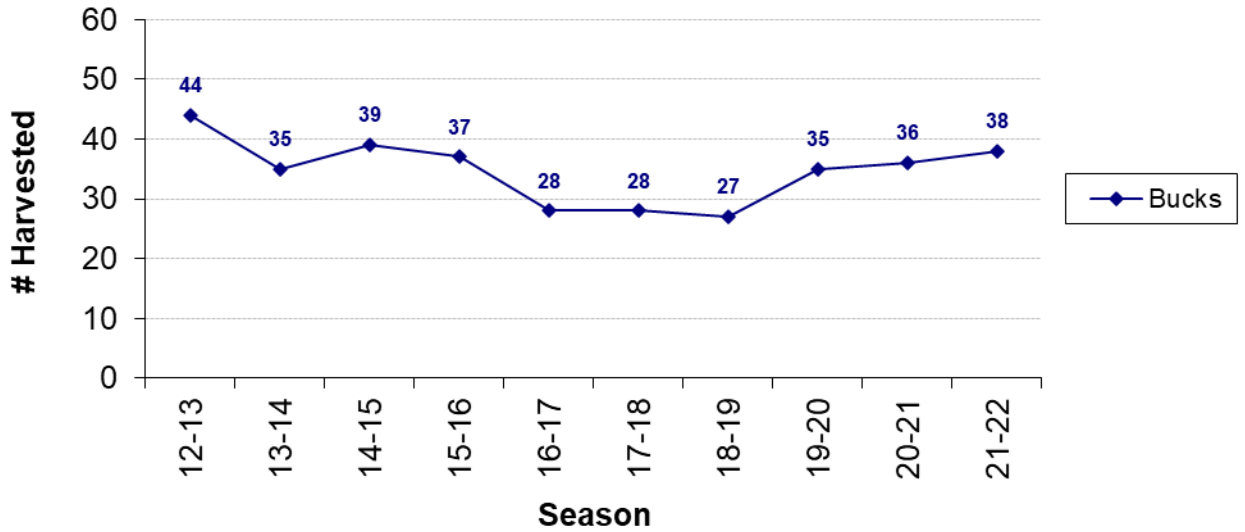

2021-22

Game Management Report

Camp Creek Hunting Club

Total Harvest Results

Bucks **38**

Does **47**

Total **85**

Total Bucks Harvested by Season

Total Bucks Harvested by Season - 6 Year Trend

Total Does Harvested by Season

Total Does Harvested by Season - 6 Year Trend

Total Deer Harvested by Season

Season	Bucks	Does	Total
98-99	50	114	164
99-01	60	104	164
00-01	66		66
01-02			0
02-03	55	68	123
03-04			0
04-05	41	49	90
05-06	30	36	66
06-07	53	32	85
07-08	35	34	69
08-09	35	47	82
09-10	42	38	80
10-11	39	53	92
11-12	35	38	73
12-13	44	41	85
13-14	35	39	74
14-15	39	49	88
15-16	37	37	74
16-17	28	22	50
17-18	28	20	48
18-19	27	14	41
19-20	35	39	74
20-21	36	27	63
21-22	38	47	85

Average Live Weights by Season

Average Live Weights by Season

Overall Lactation Rate - 2.5 Yrs & Older

Lactation Rate by Age

Buck Harvest by Age / Yr

Total Bucks Harvested Below Minimum Spread (12 inches)

Bucks Harvested by Date Range (7 Calendar Day Periods)

1st highest time period
 2nd highest time period
 3rd highest time period

Highest Big Buck Scores by Season

Summary of Results

- **Average number harvested for past six years**
 - 28 does per season (47 does this past season)
 - 32 bucks per season (38 bucks this past season)
- **Average live weight of Does increased 7.0% over last season.**
- **Lactation rates dropped -8.1% from previous season. (Data collection suspect)**
- **Overall Lactation rate for 2.5+ age group still low at 23.9%. (Data collection suspect)**
- **Average live weight of Bucks increased 4.0% over last season.**
- **Average Inside spreads increased to 11.8 inches compared to previous season at 10.6 inches.**
- **Number of Bucks harvested not meeting minimum 12” inside spread was 14, same as previous season .**
(36.8% of bucks harvested current season!)