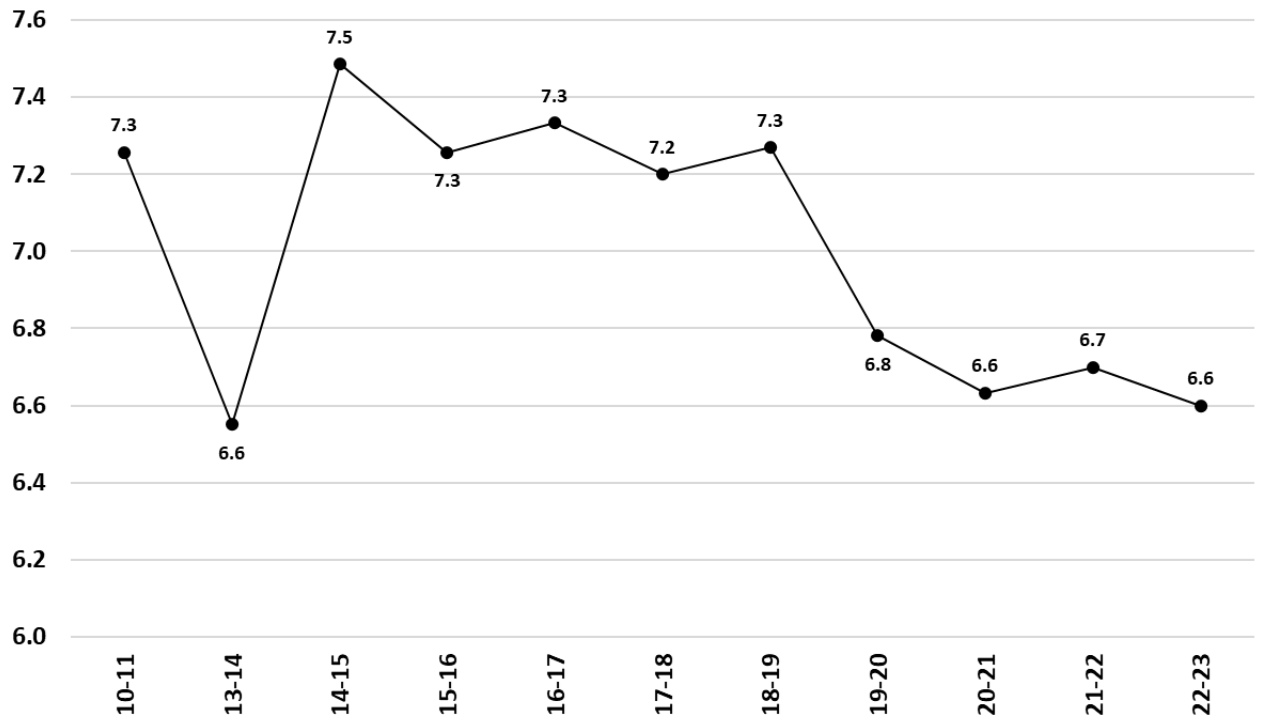

### Average Live Weights - Past 10 Seasons

### # Bucks Harvested Less than 12" Inside Spread

### % Bucks Harvested Less than 12" Inside Spread

**Average Inside Spread (Excluding Spikes)**

**Average # Points (Excluding Spikes)**

# Bucks Harvested by Date Range (7 Calendar Day Periods)

Period	Date Range	2005-06	2006-07	2007-08	2008-09	2009-10	2010-11	2011-12	2012-13	2013-14	2014-15	2015-16	2016-17	2017-18	2018-19	2019-20	2020-21	2021-22	2022-23	Grand Total	
1	10/1 - 10/7																				
2	10/8 - 10/14		1																		1
3	10/15 - 10/21					1	1										1	2			5
4	10/22 - 10/28									1											1
5	10/29 - 11/4																				
6	11/5 - 11/11			1			1		2					2	1	1					8
7	11/12 - 11/18	1	3	1	7	2	1	2	2	2	4	3	2	3	3	6	6	5	7		60
8	11/19 - 11/25	2	2		3	1	1	1	2	2		1	2	4	8		1	3	5		38
9	11/26 - 12/2		1	1	1	5	2		2	2	1			1	1	4	1				22
10	12/3 - 12/9	1						1	1				1	2	1	1	1				9
11	12/10 - 12/16		1		2	1	1	2	3	1	2			2				1			16
12	12/17 - 12/23		2	1	1	3	1	1	1	1	1	2	1				1	1	2		18
13	12/24 - 12/30	1	2	1	4	3	1	2	3	1	3	4		1		1	1	1	1		29
14	12/31 - 1/6	1	3	6	4	1	2	2	2	3	1	3	1	1	2	3	2	3	2		42
15	1/7 - 1/13	7	14	6	3	6	2	8	2	3	5	1	4	5	4	1	4	6	6		87
16	1/14 - 1/20	8	4	12	3	6	11	8	12	7	5	5	2	1	2	7	7	5	5		110
17	1/21 - 1/27	9	13	5	4	9	5	11	7	9	9	3	1	3	7	2	8	5	5		119
18	1/28 - 2/3		7	1	3	4	6	3	1	5	3	5	7	3	2	2	5	2	4		63
19	2/4 - 2/10										6	4	5	2		2	4	5	5		33
Grand Total		30	53	35	35	42	39	35	44	35	39	37	28	28	27	35	36	41	42		661