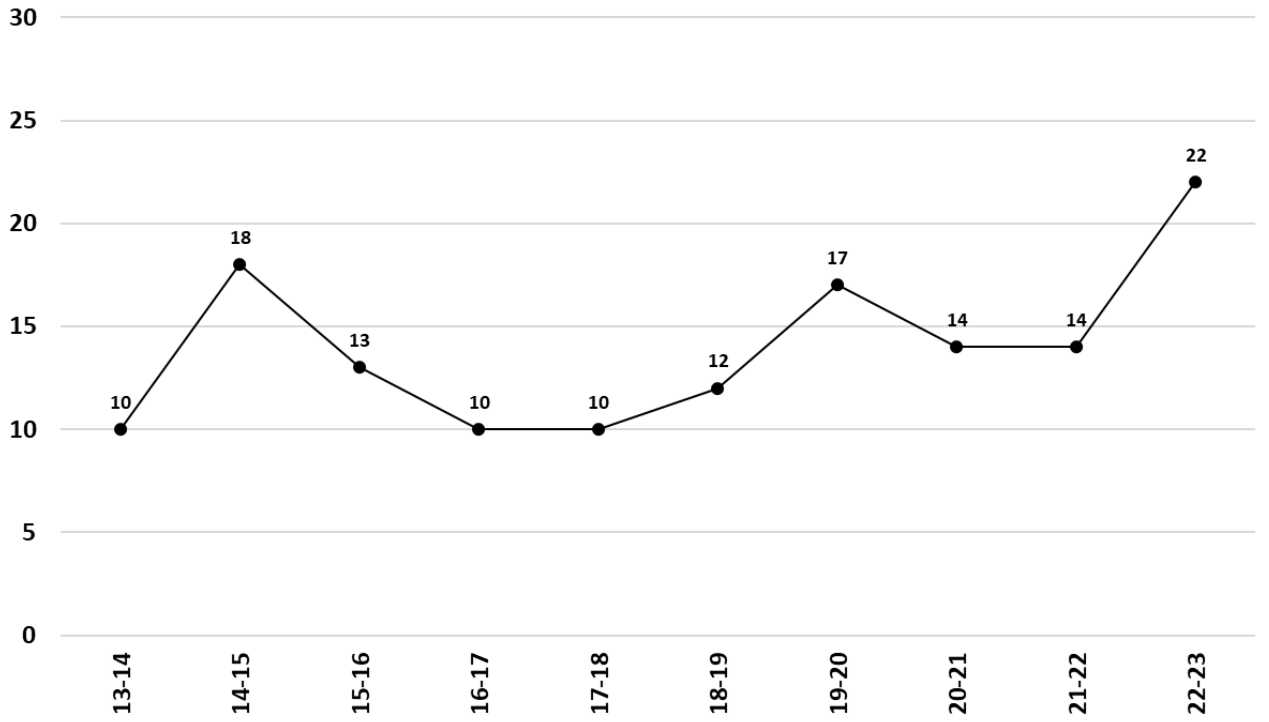

### # Deer Harvested - Past 10 Seasons

### Average Live Weights - Past 10 Seasons

### # Bucks Harvested Less than 12" Inside Spread