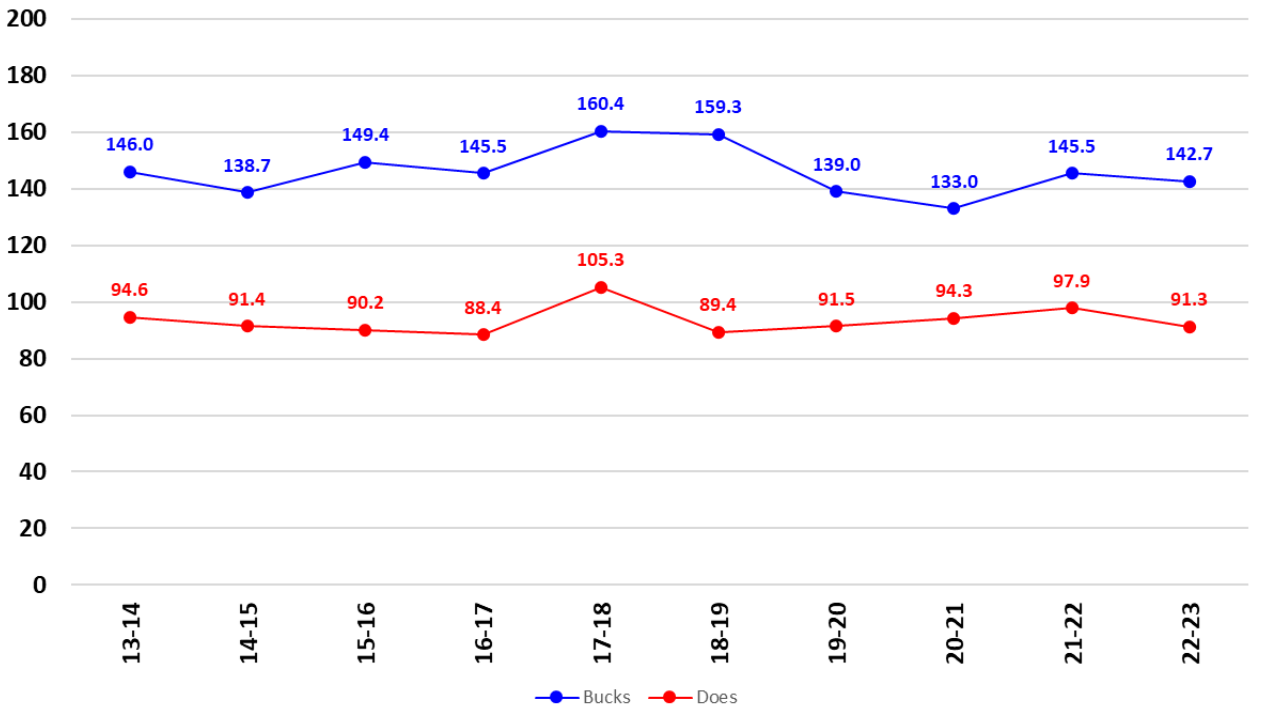

### # Deer Harvested - Past 10 Seasons

### Average Live Weights - Past 10 Seasons

# Bucks Harvested by Date Range (7 Calendar Day Periods)

Period	Date Range	2005-06	2006-07	2007-08	2008-09	2009-10	2010-11	2011-12	2012-13	2013-14	2014-15	2015-16	2016-17	2017-18	2018-19	2019-20	2020-21	2021-22	2022-23	Grand Total	
1	10/1 - 10/7																				
2	10/8 - 10/14		1																		1
3	10/15 - 10/21					1	1										1	2			5
4	10/22 - 10/28									1											1
5	10/29 - 11/4																				
6	11/5 - 11/11			1			1		2					2	1	1					8
7	11/12 - 11/18	1	3	1	7	2	1	2	2	2	4	3	2	3	3	6	6	5	7		60
8	11/19 - 11/25	2	2		3	1	1	1	2	2		1	2	4	8		1	3	5		38
9	11/26 - 12/2		1	1	1	5	2		2	2	1			1	1	4	1				22
10	12/3 - 12/9	1						1	1				1	2	1	1	1				9
11	12/10 - 12/16		1		2	1	1	2	3	1	2			2				1			16
12	12/17 - 12/23		2	1	1	3	1	1	1	1	1	2	1				1	1	2		18
13	12/24 - 12/30	1	2	1	4	3	1	2	3	1	3	4		1		1	1	1	1		29
14	12/31 - 1/6	1	3	6	4	1	2	2	2	3	1	3	1	1	2	3	2	3	2		42
15	1/7 - 1/13	7	14	6	3	6	2	8	2	3	5	1	4	5	4	1	4	6	6		87
16	1/14 - 1/20	8	4	12	3	6	11	8	12	7	5	5	2	1	2	7	7	5	5		110
17	1/21 - 1/27	9	13	5	4	9	5	11	7	9	9	3	1	3	7	2	8	5	5		119
18	1/28 - 2/3		7	1	3	4	6	3	1	5	3	5	7	3	2	2	5	2	4		63
19	2/4 - 2/10										6	4	5	2		2	4	5	5		33
Grand Total		30	53	35	35	42	39	35	44	35	39	37	28	28	27	35	36	41	42		661

1st highest time period
  2nd highest time period
  3rd highest time period