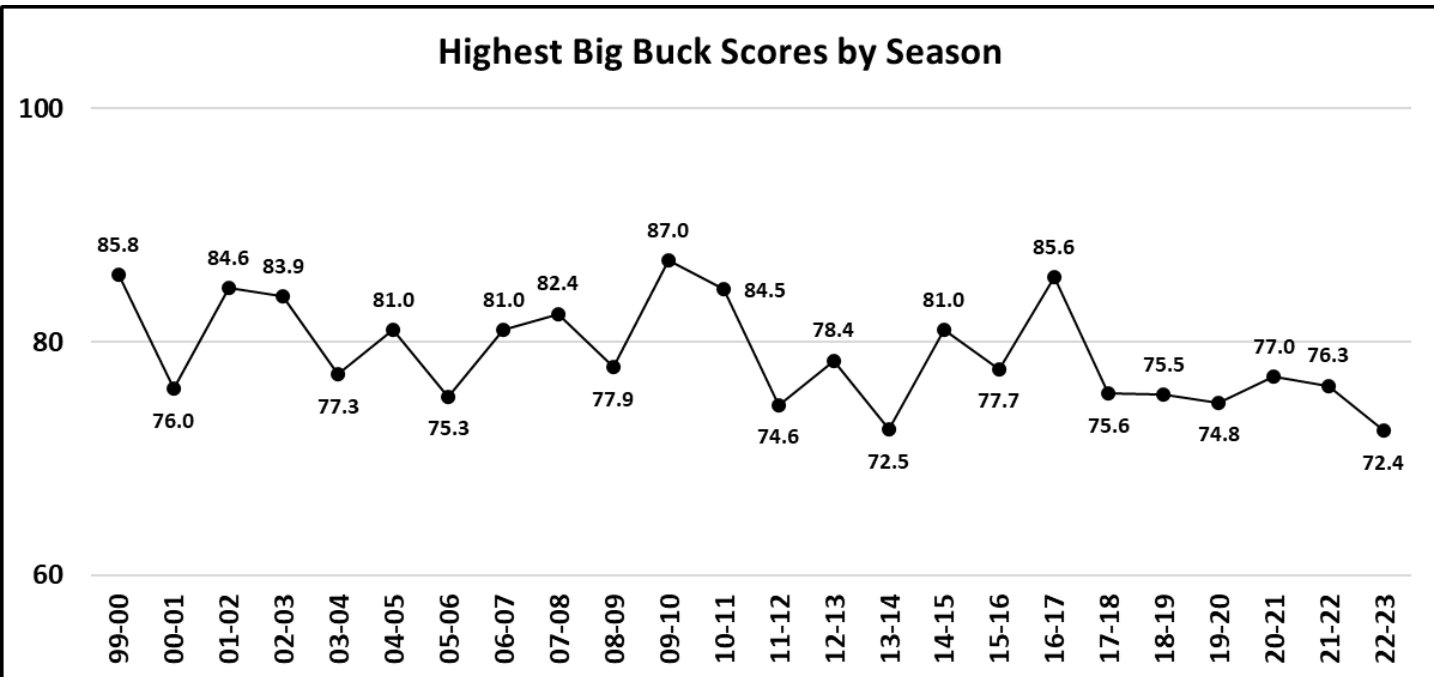

Bucks Harvested by Date Range (7 Calendar Day Periods)

Period	Date Range	2005-06	2006-07	2007-08	2008-09	2009-10	2010-11	2011-12	2012-13	2013-14	2014-15	2015-16	2016-17	2017-18	2018-19	2019-20	2020-21	2021-22	2022-23	Grand Total	
1	10/1 - 10/7																				
2	10/8 - 10/14		1																		1
3	10/15 - 10/21					1	1										1	2			5
4	10/22 - 10/28									1											1
5	10/29 - 11/4																				
6	11/5 - 11/11			1			1		2					2	1	1					8
7	11/12 - 11/18	1	3	1	7	2	1	2	2	2	4	3	2	3	3	6	6	5	7		60
8	11/19 - 11/25	2	2		3	1	1	1	2	2		1	2	4	8		1	3	5		38
9	11/26 - 12/2		1	1	1	5	2		2	2	1			1	1	4	1				22
10	12/3 - 12/9	1						1	1				1	2	1	1	1				9
11	12/10 - 12/16		1		2	1	1	2	3	1	2			2				1			16
12	12/17 - 12/23		2	1	1	3	1	1	1	1	1	2	1				1	1	2		18
13	12/24 - 12/30	1	2	1	4	3	1	2	3	1	3	4		1		1	1	1	1		29
14	12/31 - 1/6	1	3	6	4	1	2	2	2	3	1	3	1	1	2	3	2	3	2		42
15	1/7 - 1/13	7	14	6	3	6	2	8	2	3	5	1	4	5	4	1	4	6	6		87
16	1/14 - 1/20	8	4	12	3	6	11	8	12	7	5	5	2	1	2	7	7	5	5		110
17	1/21 - 1/27	9	13	5	4	9	5	11	7	9	9	3	1	3	7	2	8	5	5		119
18	1/28 - 2/3		7	1	3	4	6	3	1	5	3	5	7	3	2	2	5	2	4		63
19	2/4 - 2/10										6	4	5	2		2	4	5	5		33
Grand Total		30	53	35	35	42	39	35	44	35	39	37	28	28	27	35	36	41	42		661

1st highest time period
 2nd highest time period
 3rd highest time period