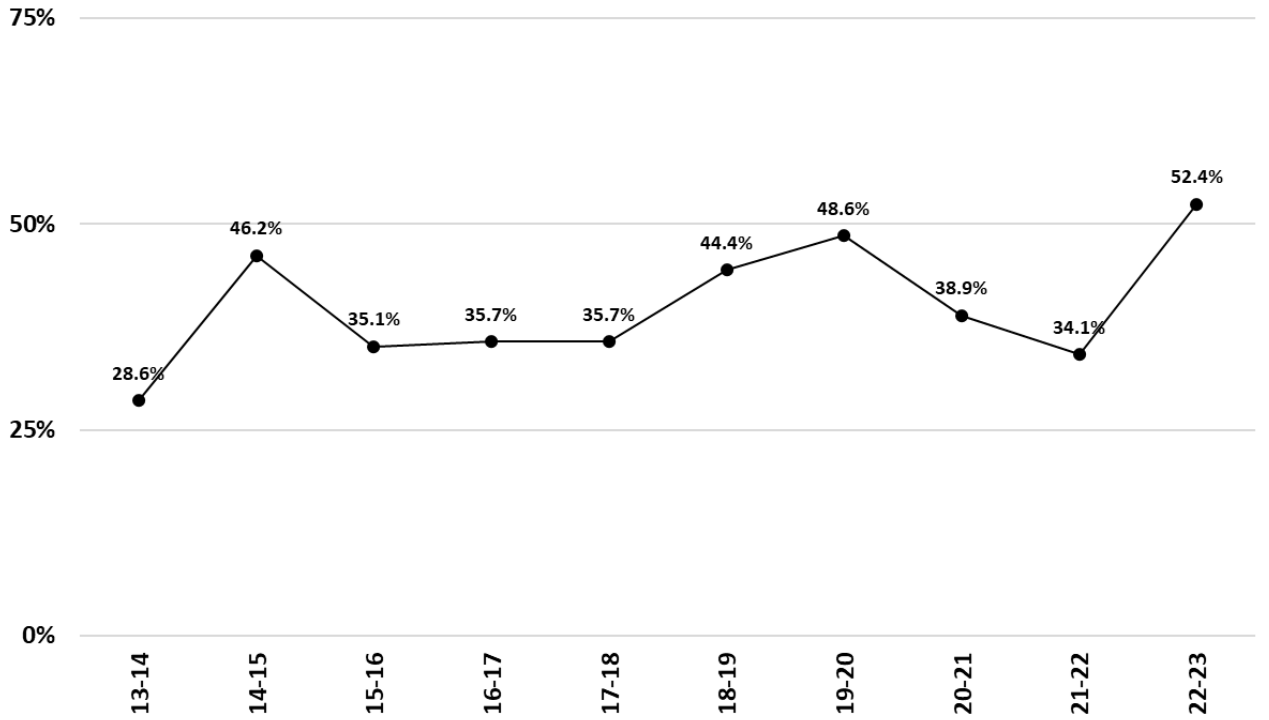

Average Inside Spread (Excluding Spikes)

% Bucks Harvested Less than 12" Inside Spread