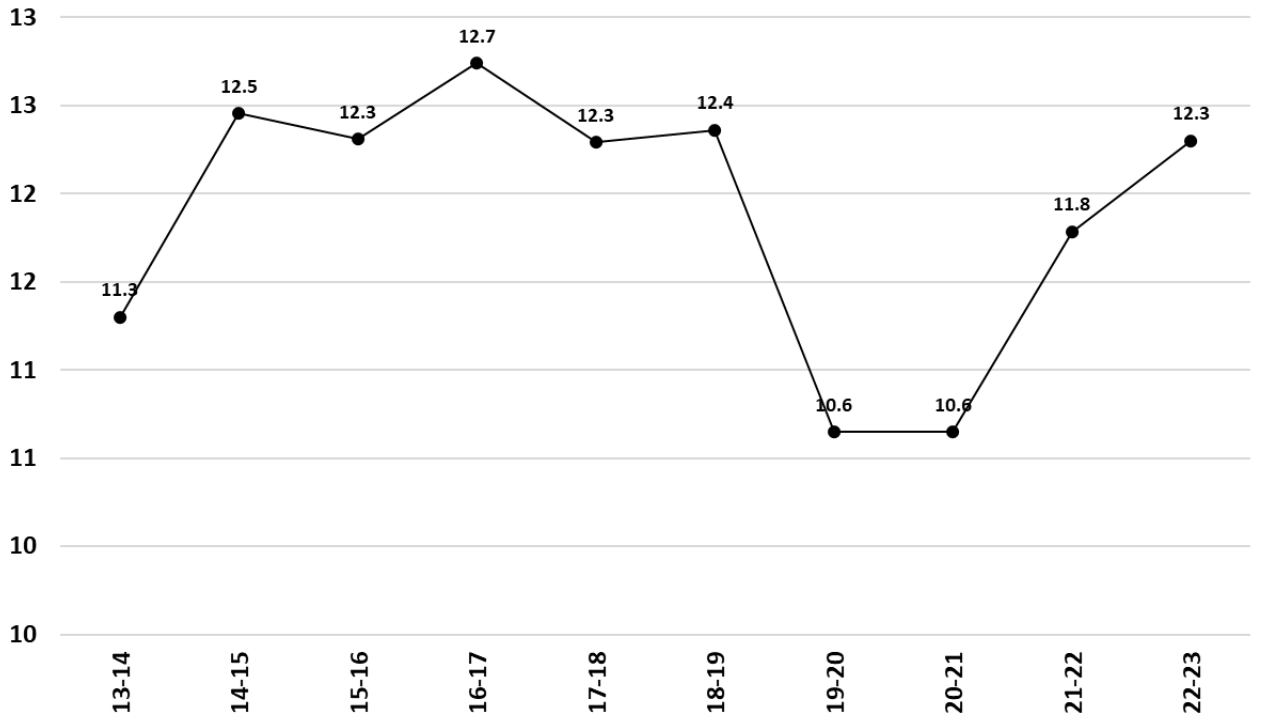

### Average Live Weights - Past 10 Seasons

### # Bucks Harvested Less than 12" Inside Spread

### % Bucks Harvested Less than 12" Inside Spread

**Average Inside Spread (Excluding Spikes)**

**Average # Points (Excluding Spikes)**