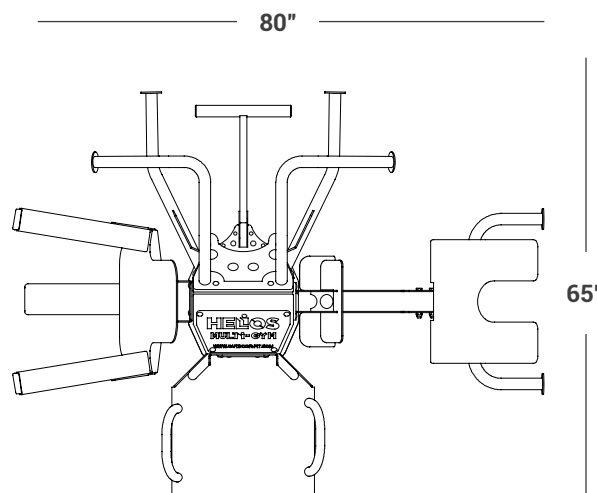

CAD DRAWING

CLICK
FOR CAD DETAILS

HELIOS
MULTIGYM