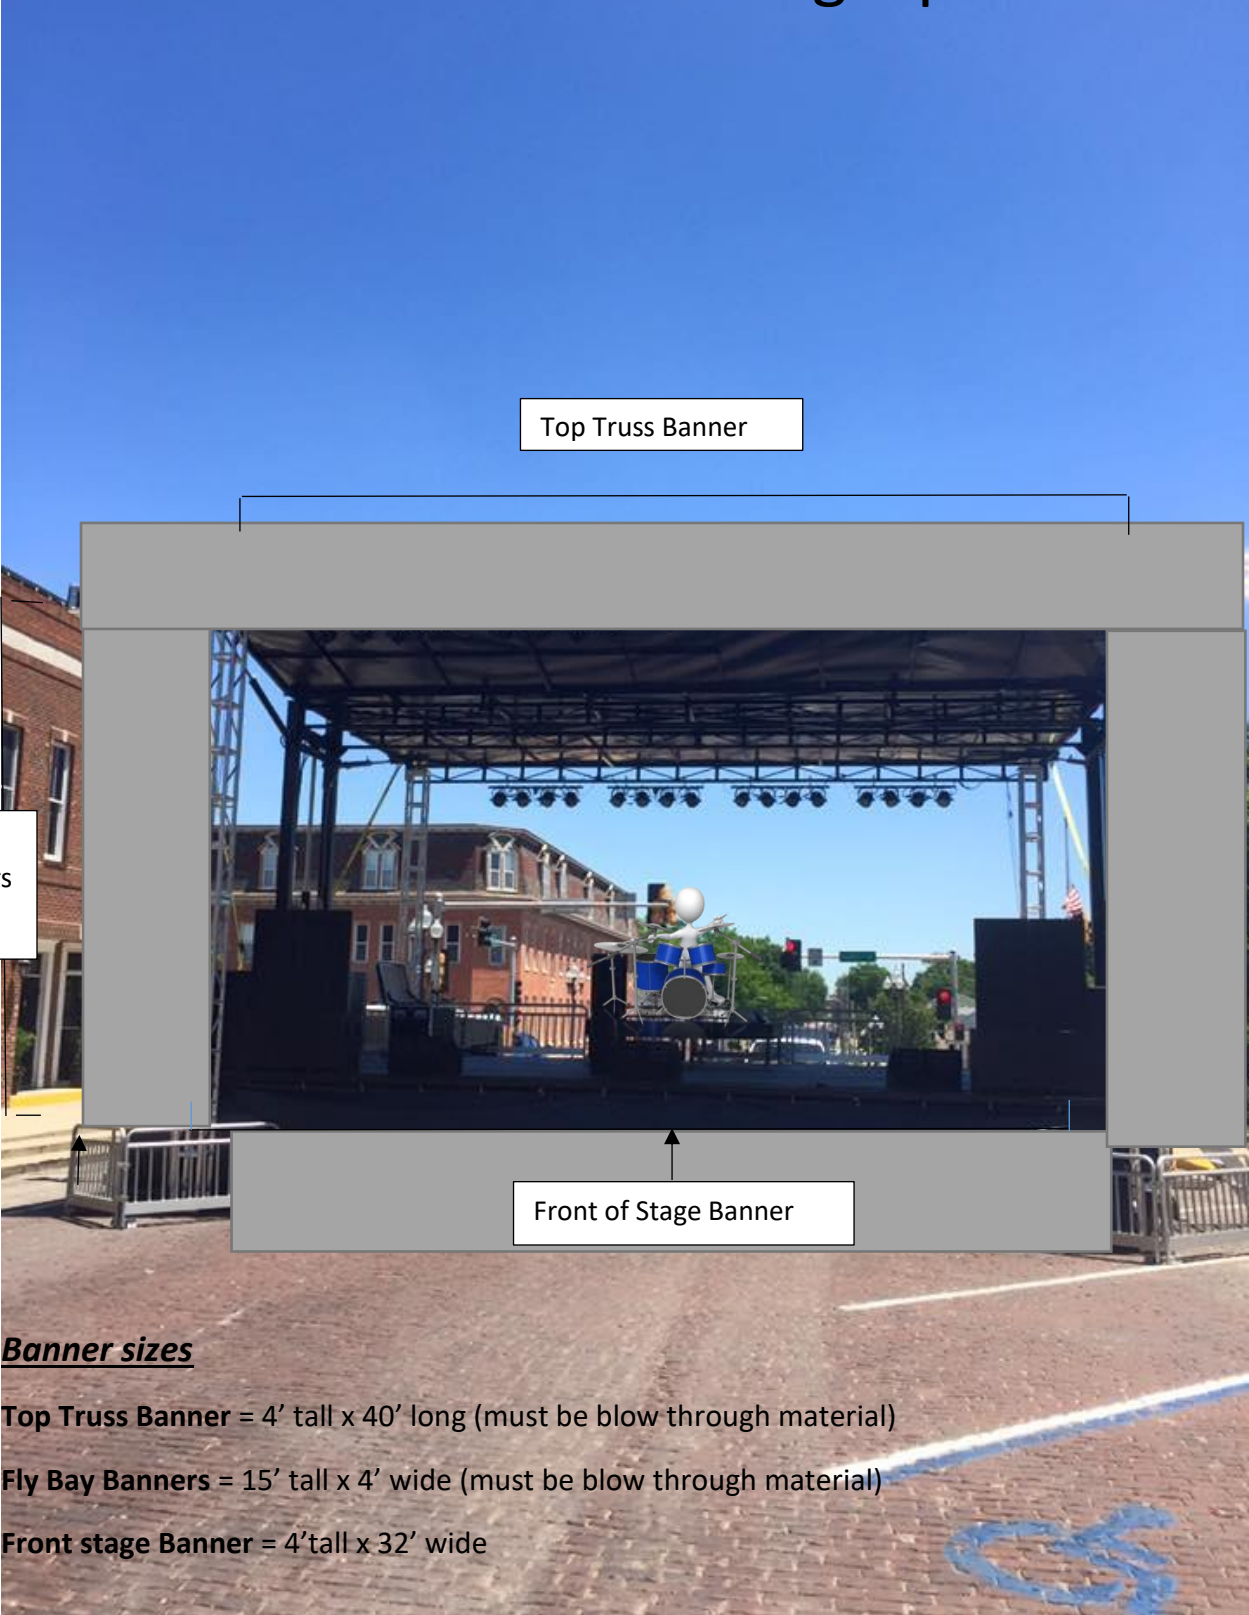

# Banner Size Outline for Stageexperts SX32

Top Truss Banner

Fly Bay Banners (2)

Front of Stage Banner

**Banner sizes**

Top Truss Banner = 4' tall x 40' long (must be blow through material)

Fly Bay Banners = 15' tall x 4' wide (must be blow through material)

Front stage Banner = 4'tall x 32' wide