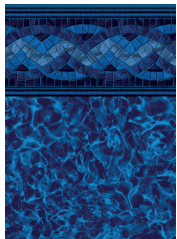

BALI
w/Mosaic Ocean
Available in 20 & 28 mil.

BENGAL BAY
w/Lapis Quartz
Available in 20 & 28 mil.

BIMINI ISLE
w/Marine Sparkle
Available in 20 & 28 mil.

BRONZED COCOA
w/Desert Sand
Available in 20 & 28 mil.

CAMBRIDGE
w/Desert Sand
Available in 20 & 28 mil.

CAPRI
w/Blue Grotto
Available in 20 & 28 mil.

CARIBBEAN TEAL
Available in 20 & 28 mil.

ETERNITY
w/Meribella Seas
Available in 20 & 28 mil.

HAMPTON BLUE
w/Blue Beach Pebble
Available in 20 & 28 mil.

MANDALA
w/Lapis Quartz
Available in 28 mil.

MYKONOS
w/Blue Beach Pebble
Available in 20 & 28 mil.

NANTUCKET ISLE
w/Indigo Seas
Available in 20 & 28 mil.

OCEAN REEF
w/Marine Sparkle
Available in 20 & 28 mil.