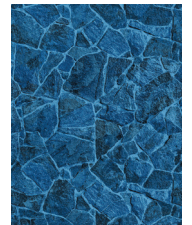

CAMBRIDGE
w/Desert Sand
Available in 20 & 28 mil.

CAPRI
w/Blue Grotto
Available in 20 & 28 mil.

CARIBBEAN TEAL
Available in 20 & 28 mil.

ETERNITY
w/Meribella Seas
Available in 20 & 28 mil.

HAMPTON BLUE
w/Blue Beach Pebble
Available in 20 & 28 mil.

RUTLAND WATERS
Available in 20 & 28 mil.

SAG HARBOR
w/Blue Beach Pebble
Available in 20 & 28 mil.

SAN SEBASTIAN
w/Slate Mosaic
Available in 28 mil.

SANTA FE
w/Mosaic Ocean
Available in 20 & 28 mil.

SERENITY
w/Meribella Seas
Available in 28 mil.

STONEHAVEN
w/Indigo Seas
Available in 20 & 28 mil.

VERNAZZA
w/Slate Mosaic
Available in 28 mil.

WINDMERE LAKE
Available in 20 & 28 mil.

ARTIC WHITE
Available in 28 mil.

EUROPEAN BLUE
Available in 28 mil.

LIGHT GRAY
Available in 28 mil.

MONTAUK BLUE
Available in 20 & 28 mil.

STEEL GRAY
Available in 20 mil.

TAN
Available in 30 mil.

All patterns available in textured for pool steps.

Boutique Collection

ACQUA BLU
Available in 20 & 28 mil.

AZURA
Available in 20 & 28 mil.