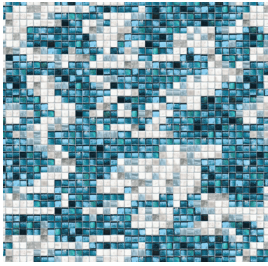

MONTAUK BLUE
Available in 20 & 28 mil.

STEEL GRAY
Available in 20 mil.

TAN
Available in 30 mil.

All patterns available in textured for pool steps.

Boutique Collection

ACQUA BLU
Available in 20 & 28 mil.

AZURA
Available in 20 & 28 mil.

BEACHGLASS
Available in 20 & 28 mil.

BELLA VISTA
Available in 20 & 28 mil.

MAYA
Available in 20 & 28 mil.

PALM SPRINGS
Available in 20 & 28 mil.

Gunite Series

TIMELESS
Available in 20 & 28 mil.

UNITED WAVES
w/Starry Night
Available in 20 & 28 mil.

GRANITE GRAY
Available in 28 mil.

GRAYSTONE
Available in 28 mil.

SUMMERSTONE BLUE
Available in 28 mil.

PearlEssence™

Exclusively from LOOP-LOC

CAMINO LAGOON
Available in 28 mil.

OCEANIA
Available in 20 & 28 mil.

PACIFICA
Available in 20 & 28 mil.

PLATINUM ONYX
Available in 28 mil.

SEADREAMS
Available in 20 & 28 mil.

QUARTZ FLAGSTONE
Available in 28 mil.

Aqua Shift

HONU
w/Granite Blue
Available in 28 mil.

MAHALO
w/Granite Blue
Available in 28 mil.