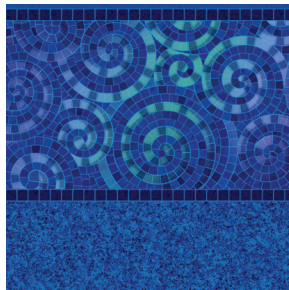

GRANITE GRAY
Available in 28 mil.

GRAYSTONE
Available in 28 mil.

SUMMERSTONE BLUE
Available in 28 mil.

PearlEssence™

Exclusively from LOOP-LOC

CAMINO LAGOON
Available in 28 mil.

OCEANIA
Available in 20 & 28 mil.

PACIFICA
Available in 20 & 28 mil.

PLATINUM ONYX
Available in 28 mil.

SEADREAMS
Available in 20 & 28 mil.

QUARTZ FLAGSTONE
Available in 28 mil.

Aqua Shift

HONU
w/Granite Blue
Available in 28 mil.

MAHALO
w/Granite Blue
Available in 28 mil.

MIDNIGHT SLATE
PearlEssence
Available in 28 mil.

ROYAL NAVY GLISTERING PALMS
PearlEssence
Available in 28 mil.

Embossed Collection

All patterns available in textured for pool steps. For the most accurate color match, contact LOOP-LOC to request their liner sample case.