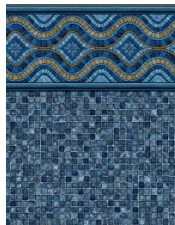

CAMBRIDGE
w/Desert Sand
Available in 20 & 28 mil.

CAPRI
w/Blue Grotto
Available in 20 & 28 mil.

CARIBBEAN TEAL
Available in 20 & 28 mil.

ETERNITY
w/Meribella Seas
Available in 20 & 28 mil.

HAMPTON BLUE
w/Blue Beach Pebble
Available in 20 & 28 mil.

MANDALA
w/Lapis Quartz
Available in 28 mil.

MYKONOS
w/Blue Beach Pebble
Available in 20 & 28 mil.

NANTUCKET ISLE
w/Indigo Seas
Available in 20 & 28 mil.

OCEAN REEF
w/Marine Sparkle
Available in 20 & 28 mil.

RUTLAND WATERS
Available in 20 & 28 mil.

SAG HARBOR
w/Blue Beach Pebble
Available in 20 & 28 mil.

SAN SEBASTIAN
w/Slate Mosaic
Available in 28 mil.

SANTA FE
w/Mosaic Ocean
Available in 20 & 28 mil.

SERENITY
w/Meribella Seas
Available in 28 mil.

STONEHAVEN
w/Indigo Seas
Available in 20 & 28 mil.

VERNAZZA
w/Slate Mosaic
Available in 28 mil.

WINDMERE LAKE
Available in 20 & 28 mil.

ARTIC WHITE
Available in 28 mil.

EUROPEAN BLUE
Available in 28 mil.

LIGHT GRAY
Available in 28 mil.