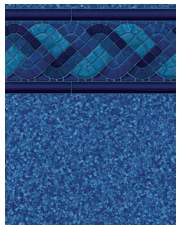

CAMBRIDGE
w/Desert Sand
Available in 20 & 28 mil.

CAPRI
w/Blue Grotto
Available in 20 & 28 mil.

CARIBBEAN TEAL
Available in 20 & 28 mil.

ETERNITY
w/Meribella Seas
Available in 20 & 28 mil.

HAMPTON BLUE
w/Blue Beach Pebble
Available in 20 & 28 mil.

MANDALA
w/Lapis Quartz
Available in 28 mil.

MYKONOS
w/Blue Beach Pebble
Available in 20 & 28 mil.

NANTUCKET ISLE
w/Indigo Seas
Available in 20 & 28 mil.

OCEAN REEF
w/Marine Sparkle
Available in 20 & 28 mil.

RUTLAND WATERS
Available in 20 & 28 mil.

SAG HARBOR
w/Blue Beach Pebble
Available in 20 & 28 mil.

SAN SEBASTIAN
w/Slate Mosaic
Available in 28 mil.

SANTA FE
w/Mosaic Ocean
Available in 20 & 28 mil.

SERENITY
w/Meribella Seas
Available in 28 mil.

STONEHAVEN
w/Indigo Seas
Available in 20 & 28 mil.

VERNAZZA
w/Slate Mosaic
Available in 28 mil.

WINDMERE LAKE
Available in 20 & 28 mil.

ARTIC WHITE
Available in 28 mil.

EUROPEAN BLUE
Available in 28 mil.

LIGHT GRAY
Available in 28 mil.