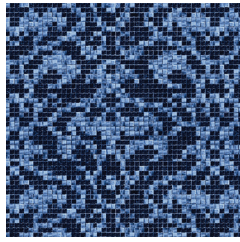

STONEHAVEN
w/Indigo Seas
Available in 20 & 28 mil.

VERNAZZA
w/Slate Mosaic
Available in 28 mil.

WINDMERE LAKE
Available in 20 & 28 mil.

ARTIC WHITE
Available in 28 mil.

EUROPEAN BLUE
Available in 28 mil.

LIGHT GRAY
Available in 28 mil.

MONTAUK BLUE
Available in 20 & 28 mil.

STEEL GRAY
Available in 20 mil.

TAN
Available in 30 mil.

All patterns available in textured for pool steps.

Boutique Collection

ACQUA BLU
Available in 20 & 28 mil.

AZURA
Available in 20 & 28 mil.

BEACHGLASS
Available in 20 & 28 mil.

BELLA VISTA
Available in 20 & 28 mil.

MAYA
Available in 20 & 28 mil.

PALM SPRINGS
Available in 20 & 28 mil.

Gunite Series

TIMELESS
Available in 20 & 28 mil.

UNITED WAVES
w/Starry Night
Available in 20 & 28 mil.