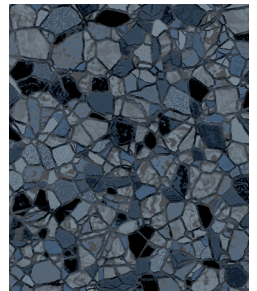

MONTAUK BLUE
Available in 20 & 28 mil.

STEEL GRAY
Available in 20 mil.

TAN
Available in 30 mil.

All patterns available in textured for pool steps.

Boutique Collection

ACQUA BLU
Available in 20 & 28 mil.

AZURA
Available in 20 & 28 mil.

GRANITE GRAY
Available in 28 mil.

GRAYSTONE
Available in 28 mil.

SUMMERSTONE BLUE
Available in 28 mil.

PearlEssence™

Exclusively from LOOP-LOC

CAMINO LAGOON
Available in 28 mil.

OCEANIA
Available in 20 & 28 mil.

PACIFICA
Available in 20 & 28 mil.

PLATINUM ONYX
Available in 28 mil.

SEADREAMS
Available in 20 & 28 mil.

QUARTZ FLAGSTONE
Available in 28 mil.

Aqua Shift

HONU
w/Granite Blue
Available in 28 mil.

MAHALO
w/Granite Blue
Available in 28 mil.

MIDNIGHT SLATE
PearlEssence
Available in 28 mil.

ROYAL NAVY GLISTERING PALMS
PearlEssence
Available in 28 mil.

Embossed Collection

All patterns available in textured for pool steps. For the most accurate color match, contact LOOP-LOC to request their liner sample case.