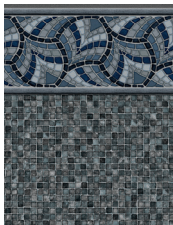

CAMBRIDGE
w/Desert Sand
Available in 20 & 28 mil.

CAPRI
w/Blue Grotto
Available in 20 & 28 mil.

CARIBBEAN TEAL
Available in 20 & 28 mil.

ETERNITY
w/Meribella Seas
Available in 20 & 28 mil.

HAMPTON BLUE
w/Blue Beach Pebble
Available in 20 & 28 mil.

MANDALA
w/Lapis Quartz
Available in 28 mil.

MYKONOS
w/Blue Beach Pebble
Available in 20 & 28 mil.

NANTUCKET ISLE
w/Indigo Seas
Available in 20 & 28 mil.

OCEAN REEF
w/Marine Sparkle
Available in 20 & 28 mil.

RUTLAND WATERS
Available in 20 & 28 mil.

SAG HARBOR
w/Blue Beach Pebble
Available in 20 & 28 mil.

SAN SEBASTIAN
w/Slate Mosaic
Available in 28 mil.

SANTA FE
w/Mosaic Ocean
Available in 20 & 28 mil.

SERENITY
w/Meribella Seas
Available in 28 mil.

STONEHAVEN
w/Indigo Seas
Available in 20 & 28 mil.

VERNAZZA
w/Slate Mosaic
Available in 28 mil.

WINDMERE LAKE
Available in 20 & 28 mil.

ARTIC WHITE
Available in 28 mil.

EUROPEAN BLUE
Available in 28 mil.

LIGHT GRAY
Available in 28 mil.