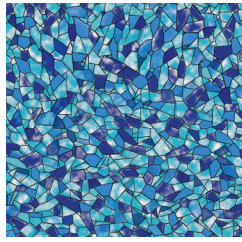

STONEHAVEN
w/Indigo Seas
Available in 20 & 28 mil.

VERNAZZA
w/Slate Mosaic
Available in 28 mil.

WINDMERE LAKE
Available in 20 & 28 mil.

ARTIC WHITE
Available in 28 mil.

EUROPEAN BLUE
Available in 28 mil.

LIGHT GRAY
Available in 28 mil.

MONTAUK BLUE
Available in 20 & 28 mil.

STEEL GRAY
Available in 20 mil.

TAN
Available in 30 mil.

All patterns available in textured for pool steps.

Boutique Collection

ACQUA BLU
Available in 20 & 28 mil.

AZURA
Available in 20 & 28 mil.

BEACHGLASS
Available in 20 & 28 mil.

BELLA VISTA
Available in 20 & 28 mil.

MAYA
Available in 20 & 28 mil.

PALM SPRINGS
Available in 20 & 28 mil.

Gunite Series

TIMELESS
Available in 20 & 28 mil.

UNITED WAVES
w/Starry Night
Available in 20 & 28 mil.