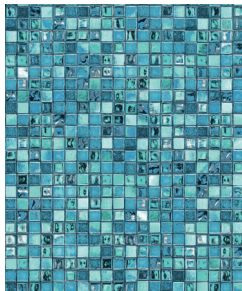

MONTAUK BLUE
Available in 20 & 28 mil.

STEEL GRAY
Available in 20 mil.

TAN
Available in 30 mil.

All patterns available in textured for pool steps.

Boutique Collection

ACQUA BLU
Available in 20 & 28 mil.

AZURA
Available in 20 & 28 mil.

GRANITE GRAY
Available in 28 mil.

GRAYSTONE
Available in 28 mil.

SUMMERSTONE BLUE
Available in 28 mil.

PearlEssence™

Exclusively from LOOP-LOC

CAMINO LAGOON
Available in 28 mil.

OCEANIA
Available in 20 & 28 mil.

PACIFICA
Available in 20 & 28 mil.

PLATINUM ONYX
Available in 28 mil.

SEADREAMS
Available in 20 & 28 mil.

QUARTZ FLAGSTONE
Available in 28 mil.

Aqua Shift

HONU
w/Granite Blue
Available in 28 mil.

MAHALO
w/Granite Blue
Available in 28 mil.

MIDNIGHT SLATE
PearlEssence
Available in 28 mil.

ROYAL NAVY GLISTERING PALMS
PearlEssence
Available in 28 mil.

Embossed Collection

All patterns available in textured for pool steps. For the most accurate color match, contact LOOP-LOC to request their liner sample case.