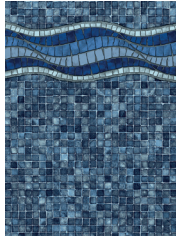

BALI
w/Mosaic Ocean
Available in 20 & 28 mil.

BENGAL BAY
w/Lapis Quartz
Available in 20 & 28 mil.

BIMINI ISLE
w/Marine Sparkle
Available in 20 & 28 mil.

BRONZED COCOA
w/Desert Sand
Available in 20 & 28 mil.

CAMBRIDGE
w/Desert Sand
Available in 20 & 28 mil.

CAPRI
w/Blue Grotto
Available in 20 & 28 mil.

CARIBBEAN TEAL
Available in 20 & 28 mil.

ETERNITY
w/Meribella Seas
Available in 20 & 28 mil.

HAMPTON BLUE
w/Blue Beach Pebble
Available in 20 & 28 mil.

MANDALA
w/Lapis Quartz
Available in 28 mil.

MYKONOS
w/Blue Beach Pebble
Available in 20 & 28 mil.

NANTUCKET ISLE
w/Indigo Seas
Available in 20 & 28 mil.

OCEAN REEF
w/Marine Sparkle
Available in 20 & 28 mil.