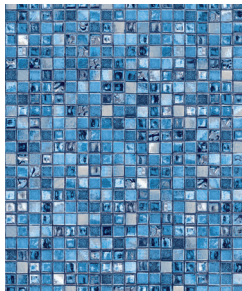

MONTAUK BLUE
Available in 20 & 28 mil.

STEEL GRAY
Available in 20 mil.

TAN
Available in 30 mil.

All patterns available in textured for pool steps.

Boutique Collection

ACQUA BLU
Available in 20 & 28 mil.

AZURA
Available in 20 & 28 mil.

GRANITE GRAY
Available in 28 mil.

GRAYSTONE
Available in 28 mil.

SUMMERSTONE BLUE
Available in 28 mil.

PearlEssence™

Exclusively from LOOP-LOC

CAMINO LAGOON
Available in 28 mil.

OCEANIA
Available in 20 & 28 mil.

PACIFICA
Available in 20 & 28 mil.

PLATINUM ONYX
Available in 28 mil.

SEADREAMS
Available in 20 & 28 mil.

QUARTZ FLAGSTONE
Available in 28 mil.

Aqua Shift

HONU
w/Granite Blue
Available in 28 mil.

MAHALO
w/Granite Blue
Available in 28 mil.

MIDNIGHT SLATE
PearlEssence
Available in 28 mil.

ROYAL NAVY GLISTERING PALMS
PearlEssence
Available in 28 mil.

Embossed Collection

All patterns available in textured for pool steps. For the most accurate color match, contact LOOP-LOC to request their liner sample case.