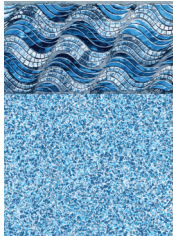

BALI
w/Mosaic Ocean
Available in 20 & 28 mil.

BENGAL BAY
w/Lapis Quartz
Available in 20 & 28 mil.

BIMINI ISLE
w/Marine Sparkle
Available in 20 & 28 mil.

BRONZED COCOA
w/Desert Sand
Available in 20 & 28 mil.

CAMBRIDGE
w/Desert Sand
Available in 20 & 28 mil.

CAPRI
w/Blue Grotto
Available in 20 & 28 mil.

CARIBBEAN TEAL
Available in 20 & 28 mil.

ETERNITY
w/Meribella Seas
Available in 20 & 28 mil.

HAMPTON BLUE
w/Blue Beach Pebble
Available in 20 & 28 mil.

MANDALA
w/Lapis Quartz
Available in 28 mil.

MYKONOS
w/Blue Beach Pebble
Available in 20 & 28 mil.

NANTUCKET ISLE
w/Indigo Seas
Available in 20 & 28 mil.

OCEAN REEF
w/Marine Sparkle
Available in 20 & 28 mil.