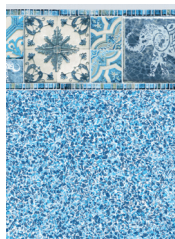

BALI
w/Mosaic Ocean
Available in 20 & 28 mil.

BENGAL BAY
w/Lapis Quartz
Available in 20 & 28 mil.

BIMINI ISLE
w/Marine Sparkle
Available in 20 & 28 mil.

BRONZED COCOA
w/Desert Sand
Available in 20 & 28 mil.

CAMBRIDGE
w/Desert Sand
Available in 20 & 28 mil.

CAPRI
w/Blue Grotto
Available in 20 & 28 mil.

CARIBBEAN TEAL
Available in 20 & 28 mil.

ETERNITY
w/Meribella Seas
Available in 20 & 28 mil.

HAMPTON BLUE
w/Blue Beach Pebble
Available in 20 & 28 mil.

MANDALA
w/Lapis Quartz
Available in 28 mil.

MYKONOS
w/Blue Beach Pebble
Available in 20 & 28 mil.

NANTUCKET ISLE
w/Indigo Seas
Available in 20 & 28 mil.

OCEAN REEF
w/Marine Sparkle
Available in 20 & 28 mil.

RUTLAND WATERS
Available in 20 & 28 mil.

SAG HARBOR
w/Blue Beach Pebble
Available in 20 & 28 mil.

SAN SEBASTIAN
w/Slate Mosaic
Available in 28 mil.

SANTA FE
w/Mosaic Ocean
Available in 20 & 28 mil.

SERENITY
w/Meribella Seas
Available in 28 mil.