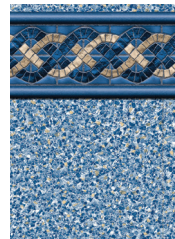

BALI
w/Mosaic Ocean
Available in 20 & 28 mil.

BENGAL BAY
w/Lapis Quartz
Available in 20 & 28 mil.

BIMINI ISLE
w/Marine Sparkle
Available in 20 & 28 mil.

BRONZED COCOA
w/Desert Sand
Available in 20 & 28 mil.

CAMBRIDGE
w/Desert Sand
Available in 20 & 28 mil.

CAPRI
w/Blue Grotto
Available in 20 & 28 mil.

CARIBBEAN TEAL
Available in 20 & 28 mil.

ETERNITY
w/Meribella Seas
Available in 20 & 28 mil.

HAMPTON BLUE
w/Blue Beach Pebble
Available in 20 & 28 mil.

MANDALA
w/Lapis Quartz
Available in 28 mil.

MYKONOS
w/Blue Beach Pebble
Available in 20 & 28 mil.

NANTUCKET ISLE
w/Indigo Seas
Available in 20 & 28 mil.

OCEAN REEF
w/Marine Sparkle
Available in 20 & 28 mil.

RUTLAND WATERS
Available in 20 & 28 mil.

SAG HARBOR
w/Blue Beach Pebble
Available in 20 & 28 mil.

SAN SEBASTIAN
w/Slate Mosaic
Available in 28 mil.

SANTA FE
w/Mosaic Ocean
Available in 20 & 28 mil.

SERENITY
w/Meribella Seas
Available in 28 mil.