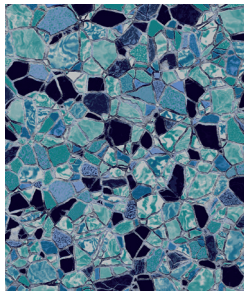

MONTAUK BLUE
Available in 20 & 28 mil.

STEEL GRAY
Available in 20 mil.

TAN
Available in 30 mil.

All patterns available in textured for pool steps.

Boutique Collection

ACQUA BLU
Available in 20 & 28 mil.

AZURA
Available in 20 & 28 mil.

GRANITE GRAY
Available in 28 mil.

GRAYSTONE
Available in 28 mil.

SUMMERSTONE BLUE
Available in 28 mil.

PearlEssence™

Exclusively from LOOP-LOC

CAMINO LAGOON
Available in 28 mil.

OCEANIA
Available in 20 & 28 mil.

PACIFICA
Available in 20 & 28 mil.

PLATINUM ONYX
Available in 28 mil.

SEADREAMS
Available in 20 & 28 mil.

QUARTZ FLAGSTONE
Available in 28 mil.

Aqua Shift

HONU
w/Granite Blue
Available in 28 mil.

MAHALO
w/Granite Blue
Available in 28 mil.

MIDNIGHT SLATE
PearlEssence
Available in 28 mil.

ROYAL NAVY GLISTERING PALMS
PearlEssence
Available in 28 mil.

Embossed Collection

All patterns available in textured for pool steps. For the most accurate color match, contact LOOP-LOC to request their liner sample case.