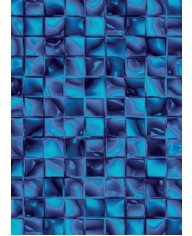

BALI
w/Mosaic Ocean
Available in 20 & 28 mil.

BENGAL BAY
w/Lapis Quartz
Available in 20 & 28 mil.

BIMINI ISLE
w/Marine Sparkle
Available in 20 & 28 mil.

BRONZED COCOA
w/Desert Sand
Available in 20 & 28 mil.

CAMBRIDGE
w/Desert Sand
Available in 20 & 28 mil.

CAPRI
w/Blue Grotto
Available in 20 & 28 mil.

CARIBBEAN TEAL
Available in 20 & 28 mil.

ETERNITY
w/Meribella Seas
Available in 20 & 28 mil.

HAMPTON BLUE
w/Blue Beach Pebble
Available in 20 & 28 mil.

MANDALA
w/Lapis Quartz
Available in 28 mil.

MYKONOS
w/Blue Beach Pebble
Available in 20 & 28 mil.

NANTUCKET ISLE
w/Indigo Seas
Available in 20 & 28 mil.

OCEAN REEF
w/Marine Sparkle
Available in 20 & 28 mil.