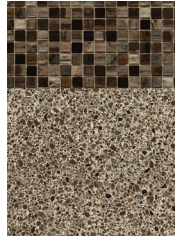

BALI
w/Mosaic Ocean
Available in 20 & 28 mil.

BENGAL BAY
w/Lapis Quartz
Available in 20 & 28 mil.

BIMINI ISLE
w/Marine Sparkle
Available in 20 & 28 mil.

BRONZED COCOA
w/Desert Sand
Available in 20 & 28 mil.

CAMBRIDGE
w/Desert Sand
Available in 20 & 28 mil.

CAPRI
w/Blue Grotto
Available in 20 & 28 mil.

CARIBBEAN TEAL
Available in 20 & 28 mil.

ETERNITY
w/Meribella Seas
Available in 20 & 28 mil.

HAMPTON BLUE
w/Blue Beach Pebble
Available in 20 & 28 mil.

MANDALA
w/Lapis Quartz
Available in 28 mil.

MYKONOS
w/Blue Beach Pebble
Available in 20 & 28 mil.

NANTUCKET ISLE
w/Indigo Seas
Available in 20 & 28 mil.

OCEAN REEF
w/Marine Sparkle
Available in 20 & 28 mil.

GRANITE GRAY
Available in 28 mil.

GRAYSTONE
Available in 28 mil.

SUMMERSTONE BLUE
Available in 28 mil.

PearlEssence™

Exclusively from LOOP-LOC

CAMINO LAGOON
Available in 28 mil.

OCEANIA
Available in 20 & 28 mil.