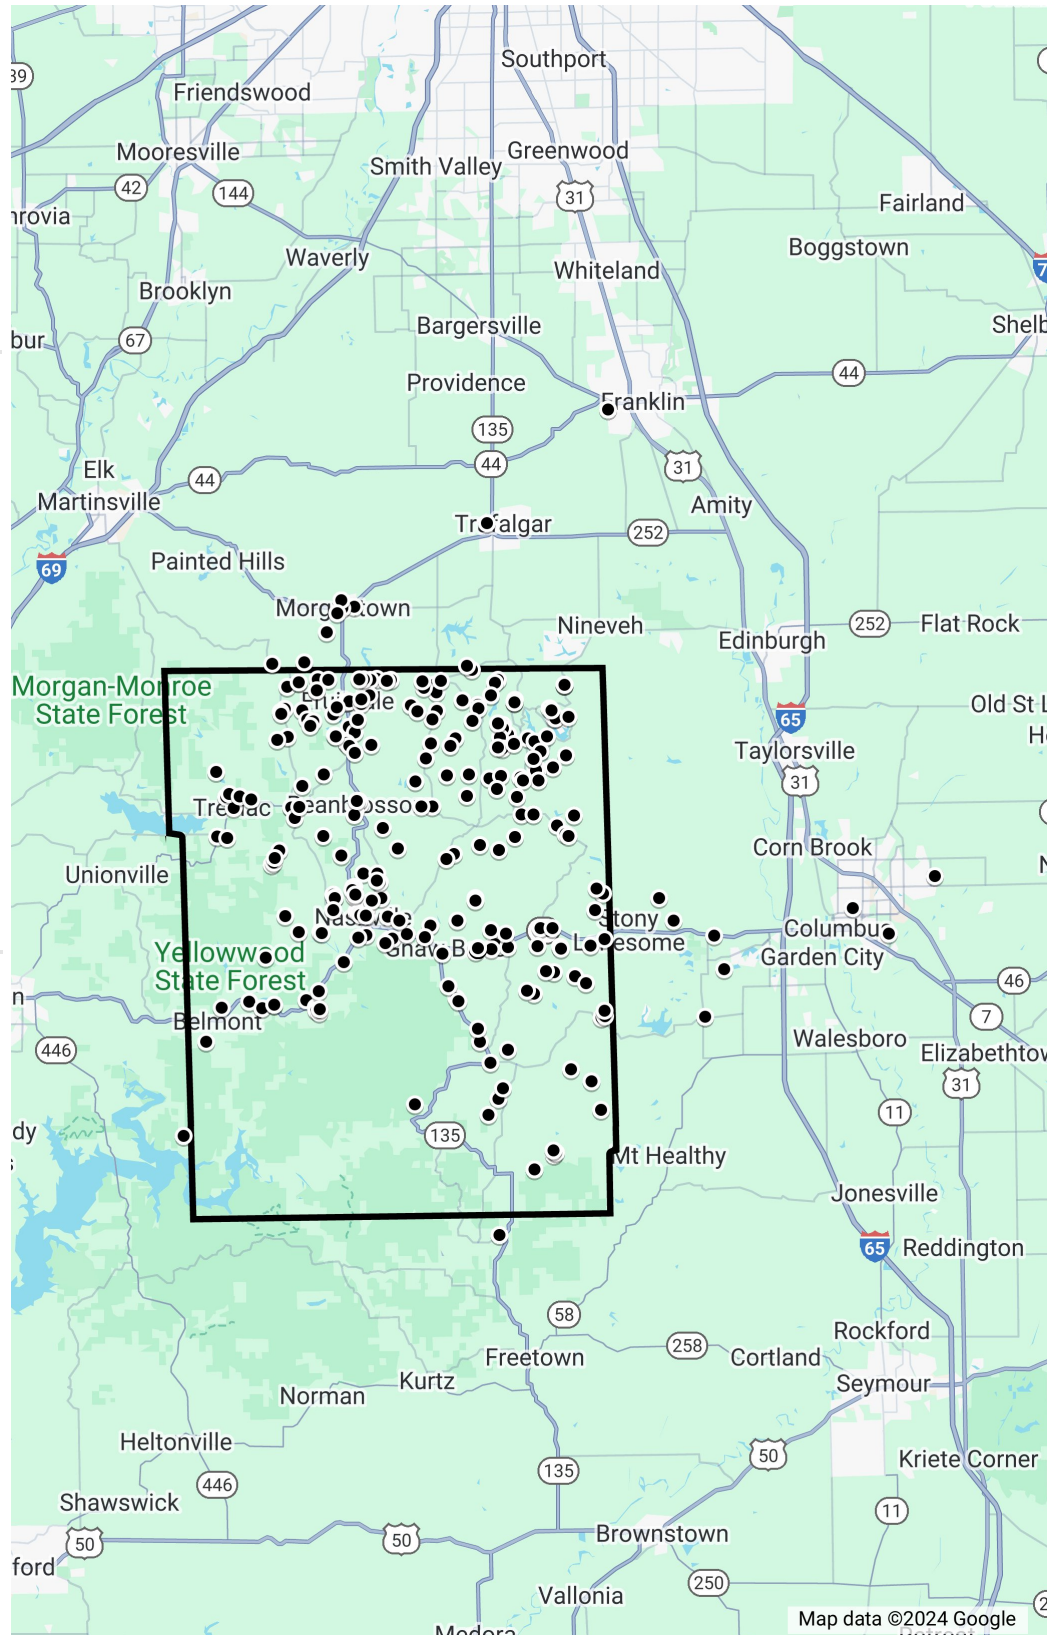

# 2023 Back to School Households

Outline shows the borders of Brown County.

Zip	City	Households
47448	Nashville	159
46160	Morgantown	64
46164	Nineveh	37
47201	Columbus	16
46181	Trafalgar	16
47235	Freetown	5
47203	Columbus	3
47435	Helmsburg	2
47401	Bloomington	1
47201	Taylorsville	1
46131	Franklin	1
	<b>Total</b>	<b>305</b>

Zip	City	Children
47448	Nashville	387
46160	Morgantown	139
46164	Nineveh	102
46181	Trafalgar	45
47201	Columbus	44
47203	Columbus	14
47235	Freetown	12
47435	Helmsburg	4
47401	Bloomington	3
47201	Taylorsville	2
46260	Morgantown	2
46131	Franklin	2
	<b>Total</b>	<b>756</b>