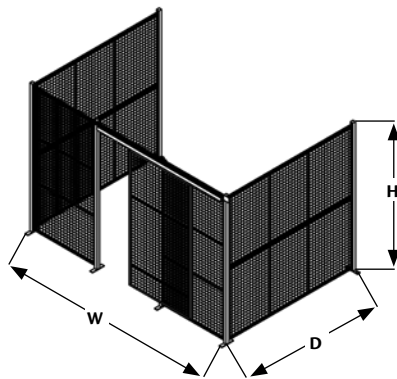

PORTABLE STRUCTURES & ENCLOSURES

WIRE MESH PARTITION KITS

Rugged Kleton wire mesh partitions and enclosures provide maximum security at low cost for tools, valuable inventory, hazardous materials, and any area of your plant where restricted access is required. Bolt-down posts and reinforced panels provide the strength that your application demands. Standard **STOCK SIZES** include all basic bolt-together hardware required for fast and easy installation of modular wall and roof panels, and a standard 4' x 8' or 8' x 8' sliding door which may be located on any side, opening left-to-right or right-to-left. This system provides the versatility needed to expand or modify your enclosure quickly and at minimum cost. Order an enclosure with a roof for maximum security. **CUSTOM SIZES** can be designed to suit your special application regardless of the size required.

Colour: Kleton blue.

TYPE A - 2 SIDES

Unit Height	Overall Wall Size		Standard Sliding Door Size		Without Roof			With Roof		
	W	x D	W'	x H'	Model No.	Wt. lbs.	Price /Each	Model No.	Wt. lbs.	Price /Each
8'3"	12'8"	x 8'4"	4	x 8	KD069	417		KD070	670	
8'3"	16'8"	x 12'6"	4	x 8	KD057	535		KD058	1009	
8'3"	24'8"	x 16'6"	8	x 8	KD061	682		KD062	1485	
12'3"	12'8"	x 8'4"	4	x 8	KD067	583		KD068	836	
12'3"	16'8"	x 12'6"	4	x 8	KD055	758		KD056	1232	
12'3"	24'8"	x 16'6"	8	x 8	KD059	977		KD060	1780	

TYPE B - 3 SIDES

Unit Height	Overall Wall Size		Standard Sliding Door Size		Without Roof			With Roof		
	W	x D	W'	x H'	Model No.	Wt. lbs.	Price /Each	Model No.	Wt. lbs.	Price /Each
8'3"	12'8"	x 8'4"	4	x 8	KD085	511		KD086	758	
8'3"	16'8"	x 12'6"	4	x 8	KD073	690		KD074	1158	
8'3"	24'8"	x 16'6"	8	x 8	KD077	878		KD078	1677	
12'3"	12'8"	x 8'4"	4	x 8	KD083	730		KD084	977	
12'3"	16'8"	x 12'6"	4	x 8	KD071	997		KD072	1465	
12'3"	24'8"	x 16'6"	8	x 8	KD075	1273		KD076	2072	