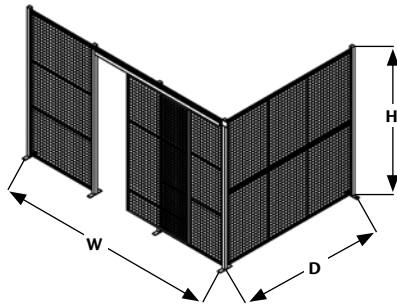

PORTABLE STRUCTURES & ENCLOSURES

WIRE MESH PARTITION KITS

Rugged Kleton wire mesh partitions and enclosures provide maximum security at low cost for tools, valuable inventory, hazardous materials, and any area of your plant where restricted access is required. Bolt-down posts and reinforced panels provide the strength that your application demands. Standard **STOCK SIZES** include all basic bolt-together hardware required for fast and easy installation of modular wall and roof panels, and a standard 4' x 8' or 8' x 8' sliding door which may be located on any side, opening left-to-right or right-to-left. This system provides the versatility needed to expand or modify your enclosure quickly and at minimum cost. Order an enclosure with a roof for maximum security. **CUSTOM SIZES** can be designed to suit your special application regardless of the size required.

Colour: Kleton blue.

TYPE A - 2 SIDES

Unit Height	Overall Wall Size		Standard Sliding Door Size		Without Roof			With Roof		
	W	x D	W'	x H'	Model No.	Wt. lbs.	Price /Each	Model No.	Wt. lbs.	Price /Each
8'3"	12'8"	x 8'4"	4	x 8	KD069	417		KD070	670	
8'3"	16'8"	x 12'6"	4	x 8	KD057	535		KD058	1009	
8'3"	24'8"	x 16'6"	8	x 8	KD061	682		KD062	1485	
12'3"	12'8"	x 8'4"	4	x 8	KD067	583		KD068	836	
12'3"	16'8"	x 12'6"	4	x 8	KD055	758		KD056	1232	
12'3"	24'8"	x 16'6"	8	x 8	KD059	977		KD060	1780	

TYPE B - 3 SIDES

Unit Height	Overall Wall Size		Standard Sliding Door Size		Without Roof			With Roof		
	W	x D	W'	x H'	Model No.	Wt. lbs.	Price /Each	Model No.	Wt. lbs.	Price /Each
8'3"	12'8"	x 8'4"	4	x 8	KD085	511		KD086	758	
8'3"	16'8"	x 12'6"	4	x 8	KD073	690		KD074	1158	
8'3"	24'8"	x 16'6"	8	x 8	KD077	878		KD078	1677	
12'3"	12'8"	x 8'4"	4	x 8	KD083	730		KD084	977	
12'3"	16'8"	x 12'6"	4	x 8	KD071	997		KD072	1465	
12'3"	24'8"	x 16'6"	8	x 8	KD075	1273		KD076	2072	