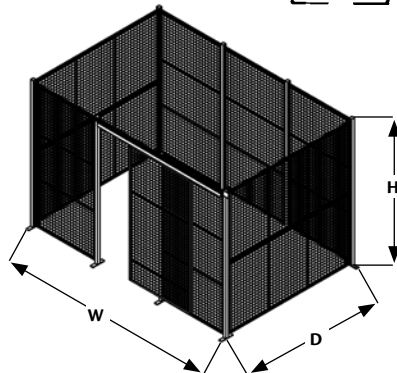

TYPE C - 4 SIDES

Unit Height	Overall Wall Size		Standard Sliding Door Size		Without Roof			With Roof		
	W	x D	W'	x H'	Model No.	Wt. lbs.	Price /Each	Model No.	Wt. lbs.	Price /Each
8'3"	12'8"	x 8'4"	4	x 8	KD101	688		KD102	923	
8'3"	16'8"	x 12'6"	4	x 8	KD089	912		KD090	1368	
8'3"	24'8"	x 16'6"	8	x 8	KD093	1190		KD094	1975	
12'3"	12'8"	x 8'4"	4	x 8	KD099	996		KD100	1231	
12'3"	16'8"	x 12'6"	4	x 8	KD087	1330		KD088	1786	
12'3"	24'8"	x 16'6"	8	x 8	KD091	1740		KD092	2525