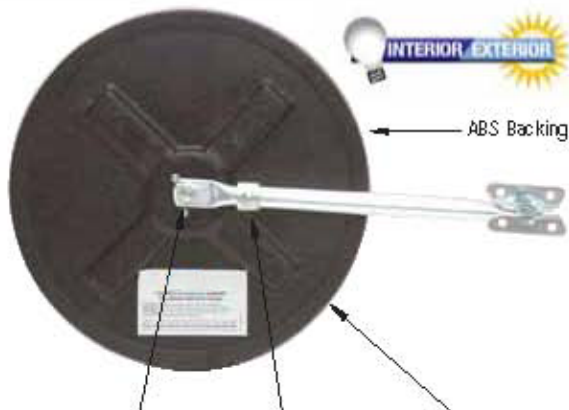

# Heavy-Duty Plexiglas Convex Mirrors

- For Indoor or Outdoor Use
- Edge Trim Protects Mirror

Heavy-Duty Plexiglas Convex Mirrors come with a 160 degree wide angle Plexiglas mirror that is extremely durable and sealed for weatherproofing.

CAT. NO.	DIAMETER
PLXR13	13" (330 mm)
PLXR18	18" (457 mm)
PLXR26	26" (660 mm)
PLXR30	30" (762 mm)
PLXR36	36" (914 mm)
PLXR48#	48" (1219 mm)

High Quality, Low Distortion Mirror to Enhance Security

NOTE: Heavy Duty Mounting Hardware for Mirrors 26" and larger is supplied.

Swivel Bolt

Adjustable Mounting Bracket

Sealed Edge Trim