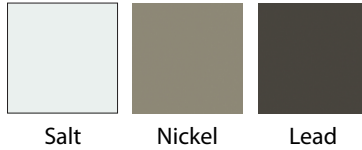

Solid Finishes - Matte Only