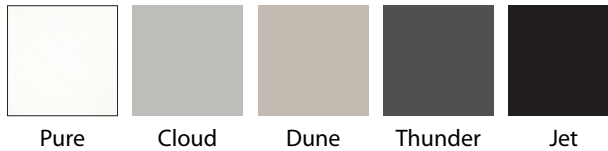

Matte And High Gloss Finishes