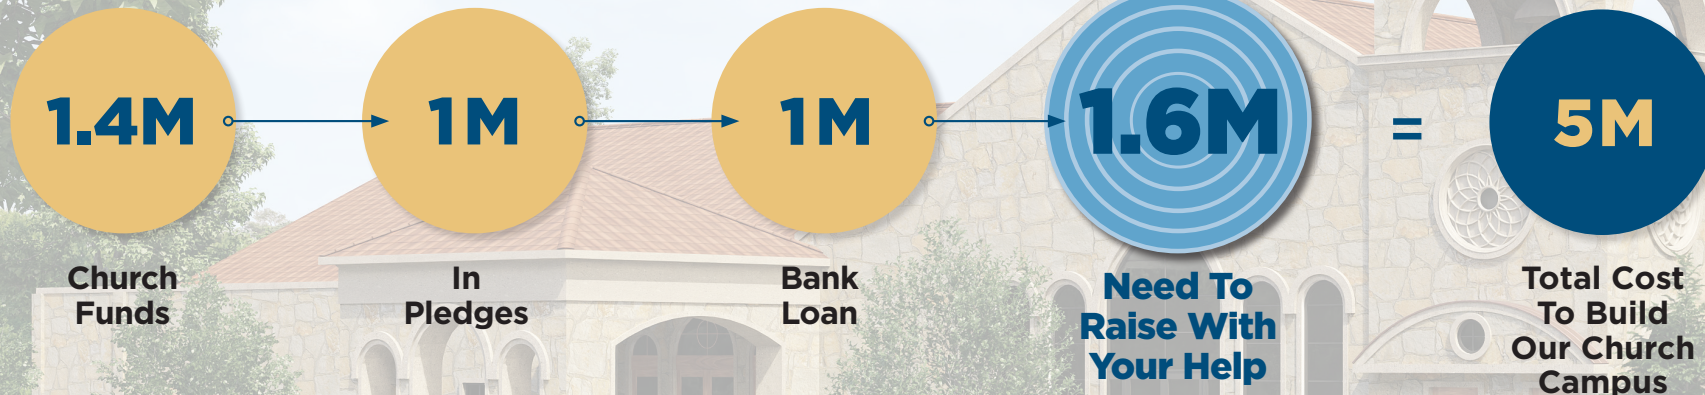

Follow us on:

 [facebook.com/saintsharbelnj](https://www.facebook.com/saintsharbelnj)

 [@saintsharbelnj](https://www.instagram.com/saintsharbelnj)

GROWING  
TOGETHER

# GROWING TOGETHER

## *Building in Faith*

In August of 2022, the architectural and building plans were approved to start the next phase of our project. The estimated cost is \$5 million. The church shall contribute \$1.4 million. A total of \$1 million has been raised in pledges and donations. A bank loan of \$1 million is to be financed. The remaining \$1.6 million will be raised with your help. Construction of the building is anticipated to start this summer. We are counting on every member of our parish community to make a pledge to raise the funds needed to bring us closer to our goal.