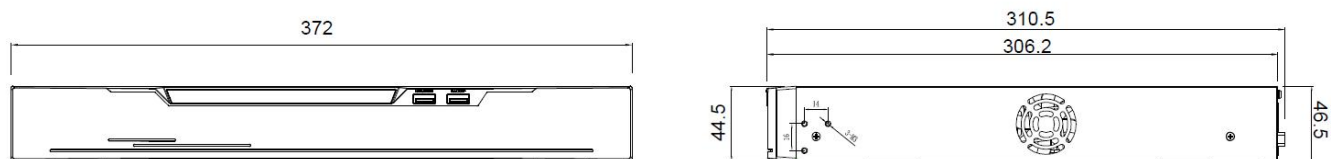

Smarth NVR

16CH NVR

Key Features

- Up to 16ch IP cameras access
- Up to 8MP resolution for live view and recording
- Intelligent analysis by NVR: Intrusion (support the accurate detection of vehicle and human)
- 2 SATA hard disk, up to 12TB for each HDD
- 1 RJ45 10/100/1000Mbps network interface
- 16ch POE ports
- Smart search & playback
- Support cloud upgrade

Storage	
HDD	2 SATA ports, up to 12TB for each HDD
Interface	
Network	1 × RJ-45, 10/100/1000 Mbps self-adaptive Ethernet port
PoE	16 Ports (IEEE802.3af), 128W
HDMI	1
VGA	1
Audio I/O	1/1
Alarm I/O	8/2
USB	3 ports (USB 2.0 × 3)
General	
Power Supply	AC100 ~ 240V
Power Consumption	< 15 W (without HDD)
Operating Conditions	-10 °C ~ 50 °C (14 °F ~ 122 °F)
Storage Conditions	Less than 90% RH
Certifications	CE/FCC
Dimensions	372 × 310.5 × 46.5 mm (16.65 × 12.2 × 2.2 inch)
Net Weight	2.75 kg (6.05 lb) without HDD

Dimensions (mm)

Rear Panel