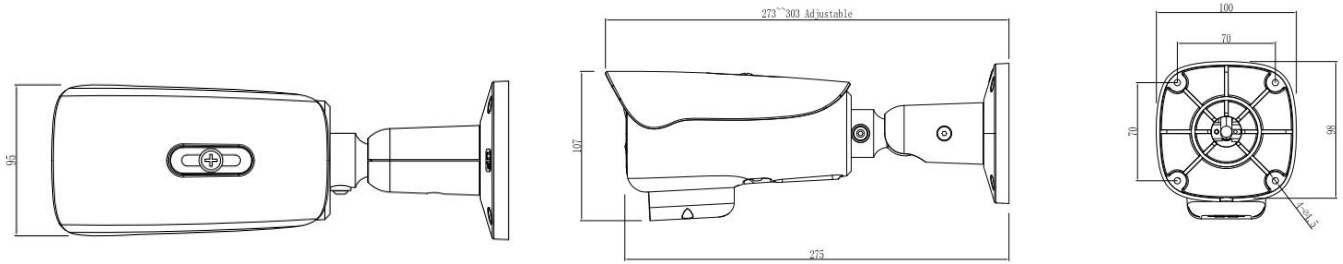

### Key Features

- Uncooled VOx Micro bolometer with 256×192 resolution
- Thermal: 7mm/10mm fixed lens optional, Visible: 8 mm fixed lens
- Support temperature monitoring and exception alarm
- Support 3 temperature measurement rule types (Spot, Line, Area)
- Support human, vehicle and fire point detection
- Smart events: intrusion, single line crossing, double line crossing, loitering, wrong way, people counting, enter area, leave area
- Image processing technology: DVE, 3D DNR, WDR
- IR distance up to 55m
- Support sound-light alarm

## Dimensions (mm)