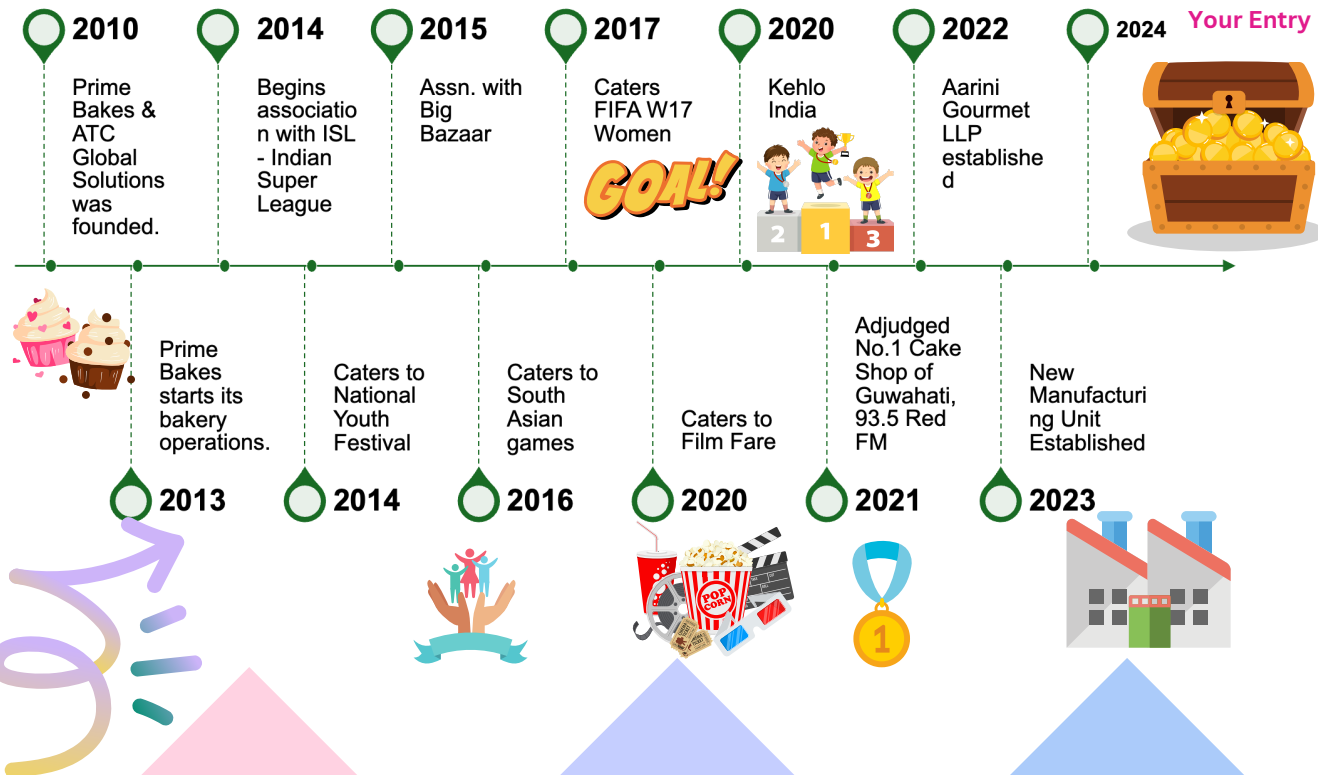

JOURNEY SO FAR

Primebakes.ghy

<https://www.facebook.com/PrimeBakes>