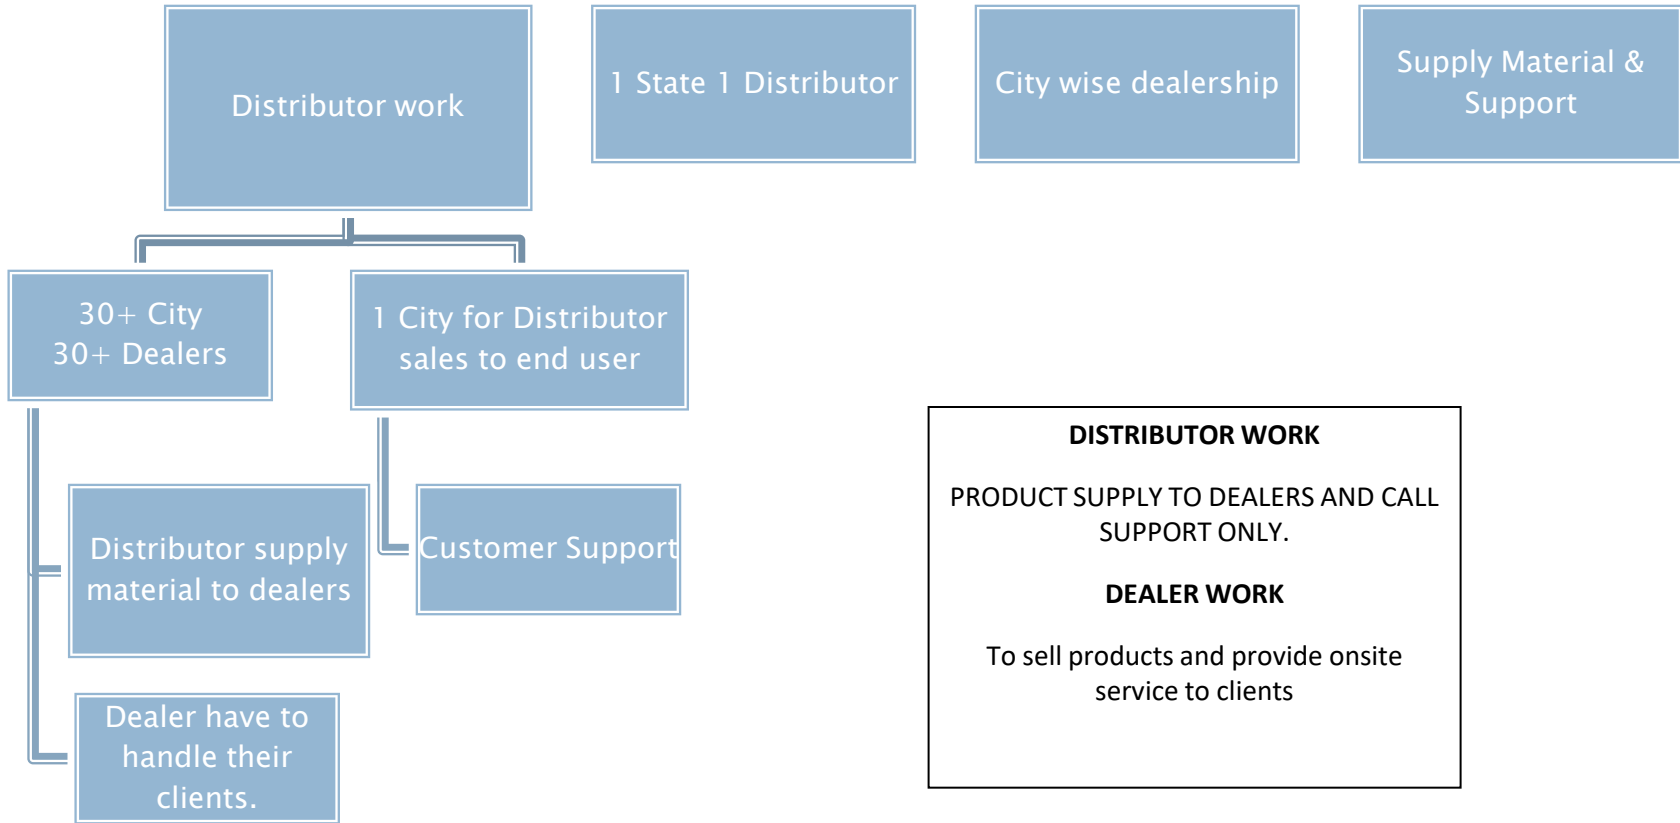

Business Model Tree

Corporate Office: Pune, Maharashtra India
6 States & 12 City Cover In India